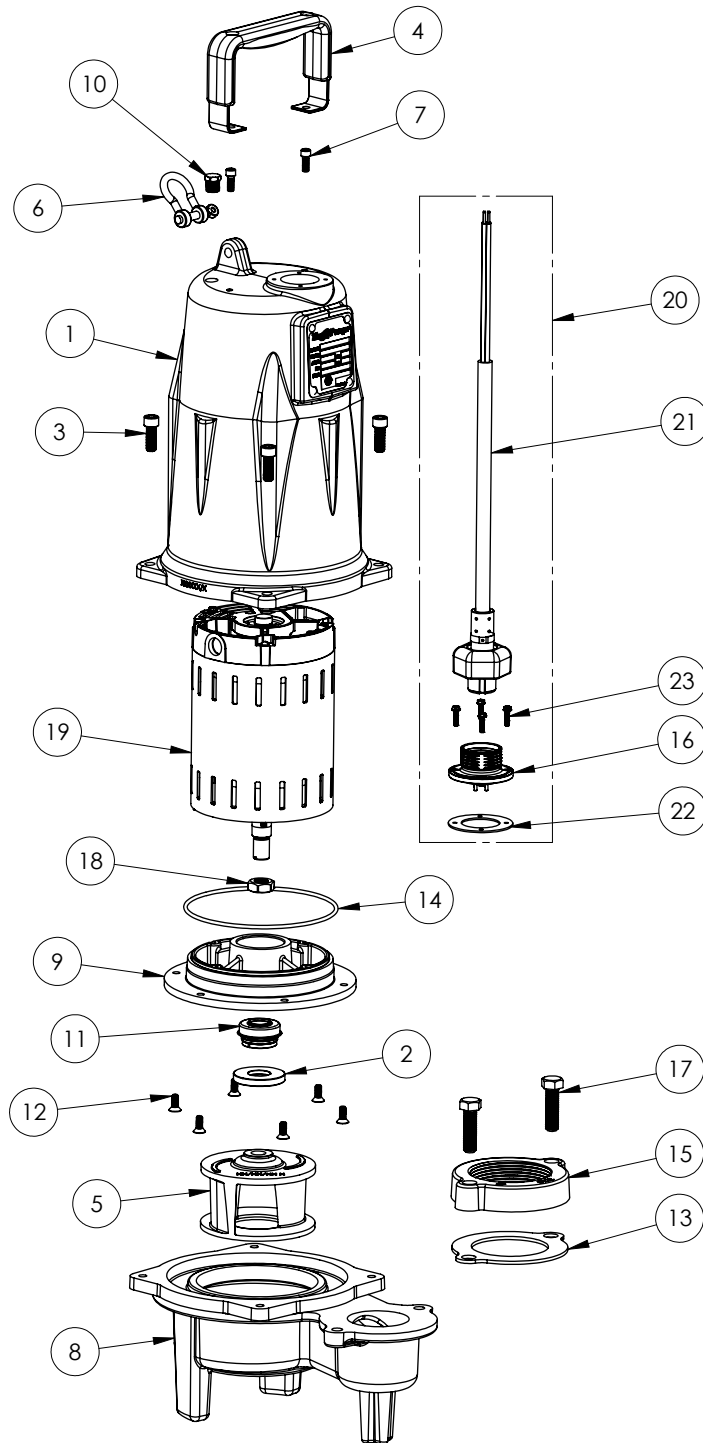

LEH204M3-3 (B67)

**LEH204M3-3****LEH204M3-3 (B67)**

#	PART #	DESCRIPTION	QTY	Note
1	5850000	MOTOR COVER	1	
2	5618000	DOUBLE LIP SEAL	1	
3	5862000	BOLT, 3/8-16X1 SHCS SS	4	
4	5613000	HANDLE	1	
5	K001324	IMPELLER, CAST IRON, INCLUDES 5887000	1	
6	5611000	SHACKLE	1	
7	8103000	SCREW 1/4-20x5/8" HX SKT SS	2	
8	58730BR	LEH200 SERIES VOLUTE	1	
9	5851000	MOTOR PLATE	1	
10	50710A0	PIPE PLUG, 1/4" HEX HD BRASS NPTF	1	
11	5633000	3/4" UNITIZED SHAFT SEAL	1	[1]
12	8018000	1/4-20 x 5/8 SLOTTED FLAT HEAD BOLT	6	
13	5129000	FLANGE GASKET, FITS 2" OR 3"	1	
14	5617000	O-RING	1	
15	K001222	3" DISCHARGE KIT	1	
16	5629000	CORDPLATE	1	
17	8037000	1/2-13 x 1-3/4 STAINLESS STEEL BOLT	2	
18	5887000	NUT, JAM, 5/8-18 HEX S.S.	1	
19	5884000	MOTOR 2HP 230-460V 3PH LEH	1	[1]
20	K001424	3PH POWER CORD ASSY KIT 35FT	1	
21	K001383	56310C0 35' CORD KIT	1	
22	5060000	CORD PLATE GASKET	1	
23	8064000	#8-32 x 5/8 HEX WASHER HEAD SCREW	4	

**PART NOTES:**

[1] - Part requires factory authorized service. Contact Liberty Pumps at 1-800-543-2550