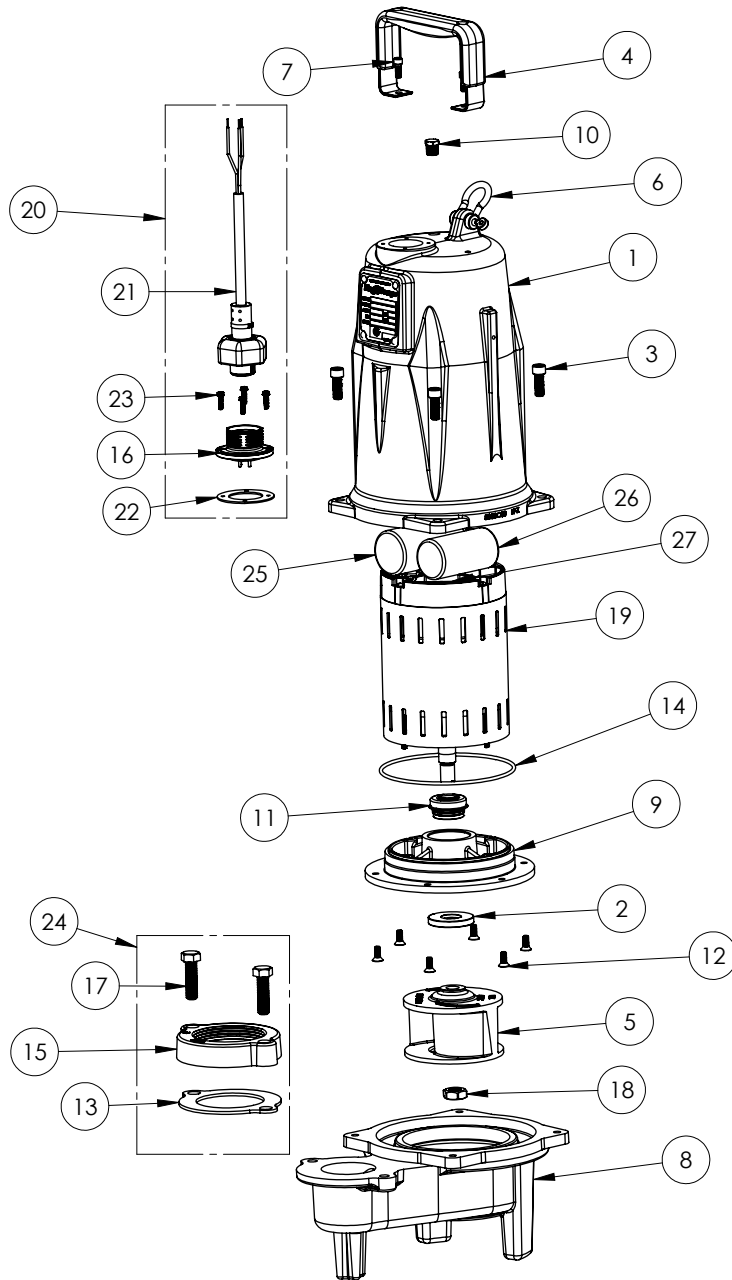

LEH203M3 (B67)

LEH203M3**LEH203M3 (B67)**

#	PART #	DESCRIPTION	QTY	Note
1	585000R	MOTOR COVER PAINTED	1	[1]
2	5618000	DOUBLE LIP SEAL	1	
3	5862000	BOLT, 3/8-16X1 SHCS SS	4	
4	5613000	HANDLE	1	
5	K001324	IMPELLER, CAST IRON, INCLUDES 5887000	1	
6	5611000	SHACKLE	1	
7	8103000	SCREW 1/4-20x5/8" HX SKT SS	2	
8	58730BR	LEH200 SERIES VOLUTE	1	
9	5851000	MOTOR PLATE	1	
10	50710A0	PIPE PLUG, 1/4" HEX HD BRASS NPTF	1	
11	5633000	3/4" UNITIZED SHAFT SEAL	1	[1]
12	8018000	1/4-20 x 5/8 SLOTTED FLAT HEAD BOLT	6	
13	5129000	FLANGE GASKET, FITS 2" OR 3"	1	
14	5617000	O-RING	1	
16	5629000	CORDPLATE	1	
17	8037000	1/2-13 x 1-3/4 STAINLESS STEEL BOLT	2	
18	5887000	NUT, JAM, 5/8-18 HEX S.S.	1	
19	5884000	MOTOR 2HP 230-460V 3PH LEH	1	[1]
20	K001150	25FT POWER CORD ASSY KIT	1	
21	K001357	POWER CORD, 25FT	1	
22	5060000	CORD PLATE GASKET	1	
23	8064000	#8-32 x 5/8 HEX WASHER HEAD SCREW	4	
24	K001222	3" DISCHARGE KIT	1	
25	K001228	RUN CAPACITOR		
26	K001227	START CAPACITOR		
27	K001229	START SWITCH		

PART NOTES:

[1] - Part requires factory authorized service. Contact Liberty Pumps at 1-800-543-2550