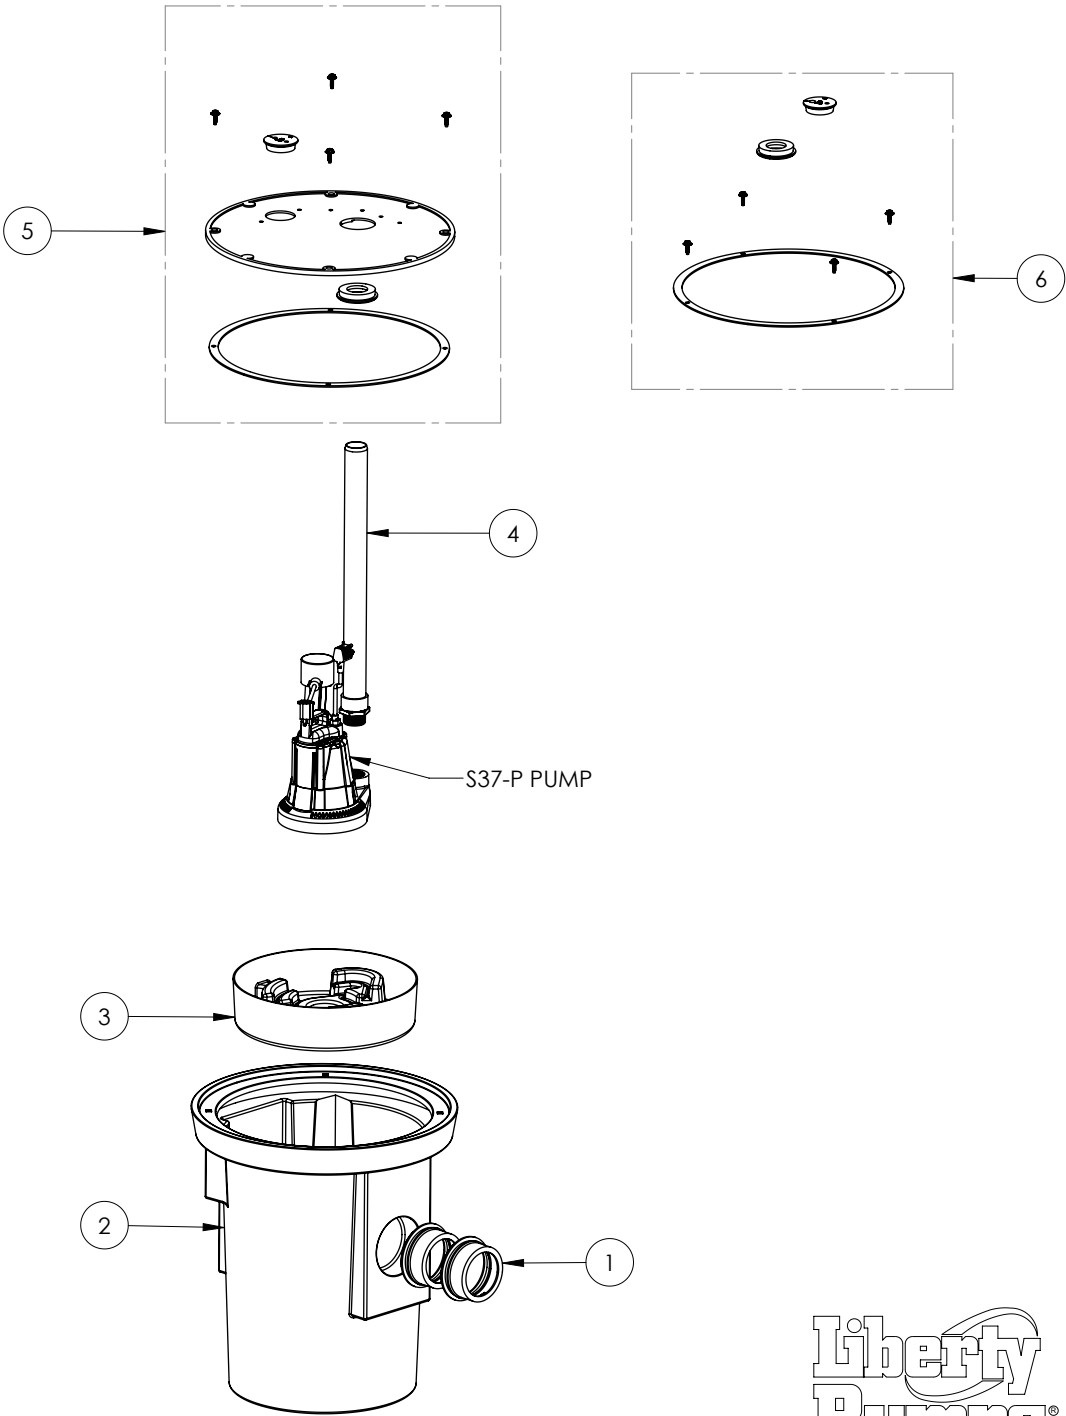

SPAC-S37-P (B72-C)

SPAC-S37-P

SPAC-S37-P (B72-C)

#	PART #	DESCRIPTION	QTY	Note
1	K001141	4" FERNCO SEALING DONUT	2	
2	SP1822	SUMP PIT BASIN WITH HUB	1	
3	K001338	18X22 BASIN INSERT	1	
4	K001573	KIT, SPAC PIPING KIT	1	
5	K001638	SPAC COVER AND HARDWARE	1	
6	K001636	SPAC HARDWARE		