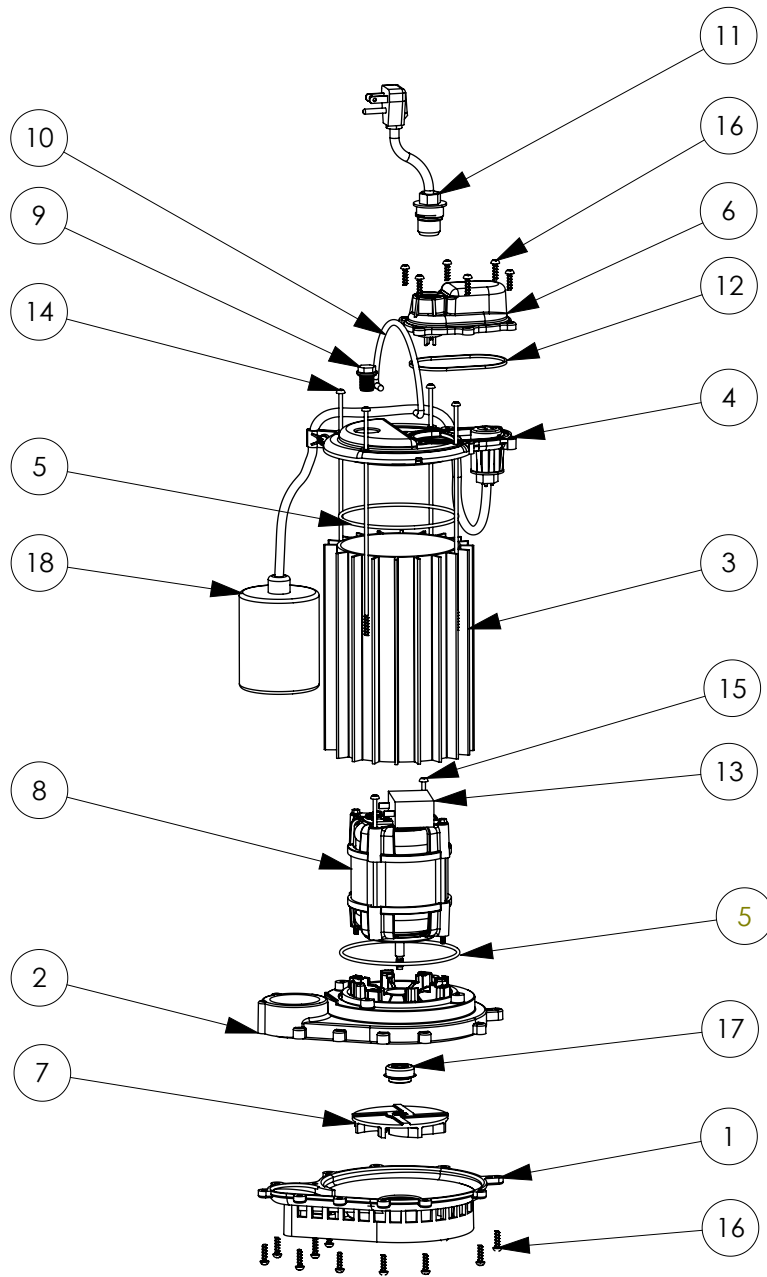

451-2 (B37)

**451-2****451-2 (B37)**

#	PART #	DESCRIPTION	QTY	Note
1	233600B	BASE WITH VOLUTE ASSEMBLY	1	
2	23310AB	MOTOR SUPPORT PLATE	1	[1]
3	23070AS	MOTOR HOUSING	1	[1]
4	240600B	MOTOR COVER	1	
5	2357000	O-RING	2	[1]
6	240700B	CHAMBER COVER	1	
7	K001168	IMPELLER	1	
8	2418200	MOTOR	1	[1]
9	8089000	OIL PLUG, O-RING ASSEMBLY	1	
10	K001082	HANDLE	1	
11	K001008	POWER CORD, 115V, 25 FOOT CORD	1	
12	K001046	SEALRING, CHAMBER COVER	1	
13	2453000	CAPACITOR	1	[1]
14	8147000	#10 x 8.4" STAINLESS STEEL SCREW	4	
15	8148000	#10 x 4-3/4" POLYFAST SCREW	2	
16	8104200	#10 HILO X 5/8" STAINLESS STEEL SCREW	18	
17	2309000	5/16 SHAFT SEAL	1	
18	K001080	2405000 MECHANICAL SWITCH W/ QUICKPLUG	1	

**PART NOTES:**

[1] - Part requires factory authorized service. Contact Liberty Pumps at 1-800-543-2550