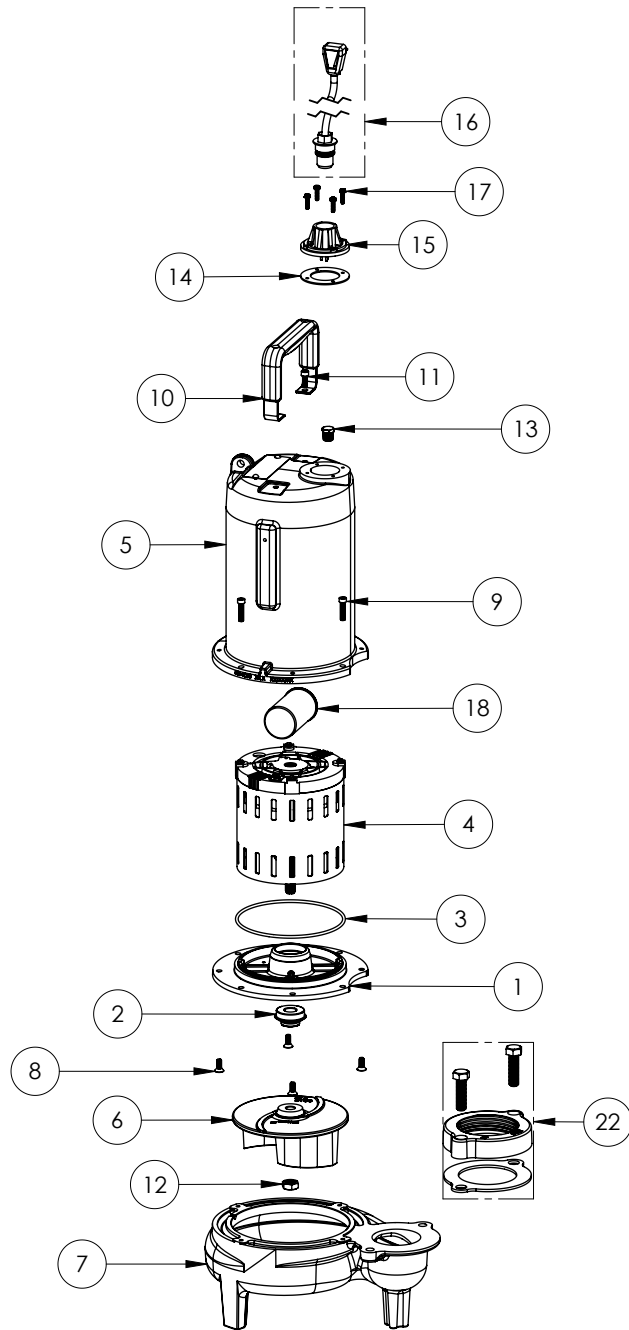

LE72M3

LE72M3 (B72)

LE72M3**LE72M3 (B72)**

#	PART #	DESCRIPTION	QTY	Note
1	53260BR	MOTOR SUPPORT PLATE	1	
2	K001717	KIT, 5/8 UNITIZED 5120000 AND LIP SEAL 5860000	1	
3	5617000	O-RING	1	
4	5333000	MOTOR	1	[1]
5	531400R	MOTOR COVER	1	[1]
6	5130000	IMPELLER, CAST IRON	1	
7	531500R	VOLUTE HOUSING	1	
8	8018000	1/4-20 x 5/8 SLOTTED FLAT HEAD BOLT	4	
9	8091000	1/4-20 x 1 HEX SOCKET HEAD BOLT	4	
10	3411200	HANDLE	1	
11	8103000	SCREW 1/4-20x5/8" HX SKT SS	2	
12	8046000	1/2-20 HEX STAINLESS STEEL JAM NUT	1	
13	50710A0	PIPE PLUG, 1/4" HEX HD BRASS NPTF	1	
14	5060000	CORD PLATE GASKET	1	
15	5014000	CORD PLATE	1	
16	K001058	POWER CORD, 10FT. 230V	1	
17	8064000	#8-32 x 5/8 HEX WASHER HEAD SCREW	4	
18	51190F0	CAPACITOR	1	
22	K001222	3" DISCHARGE KIT	1	

PART NOTES:

[1] - Part requires factory authorized service. Contact Liberty Pumps at 1-800-543-2550