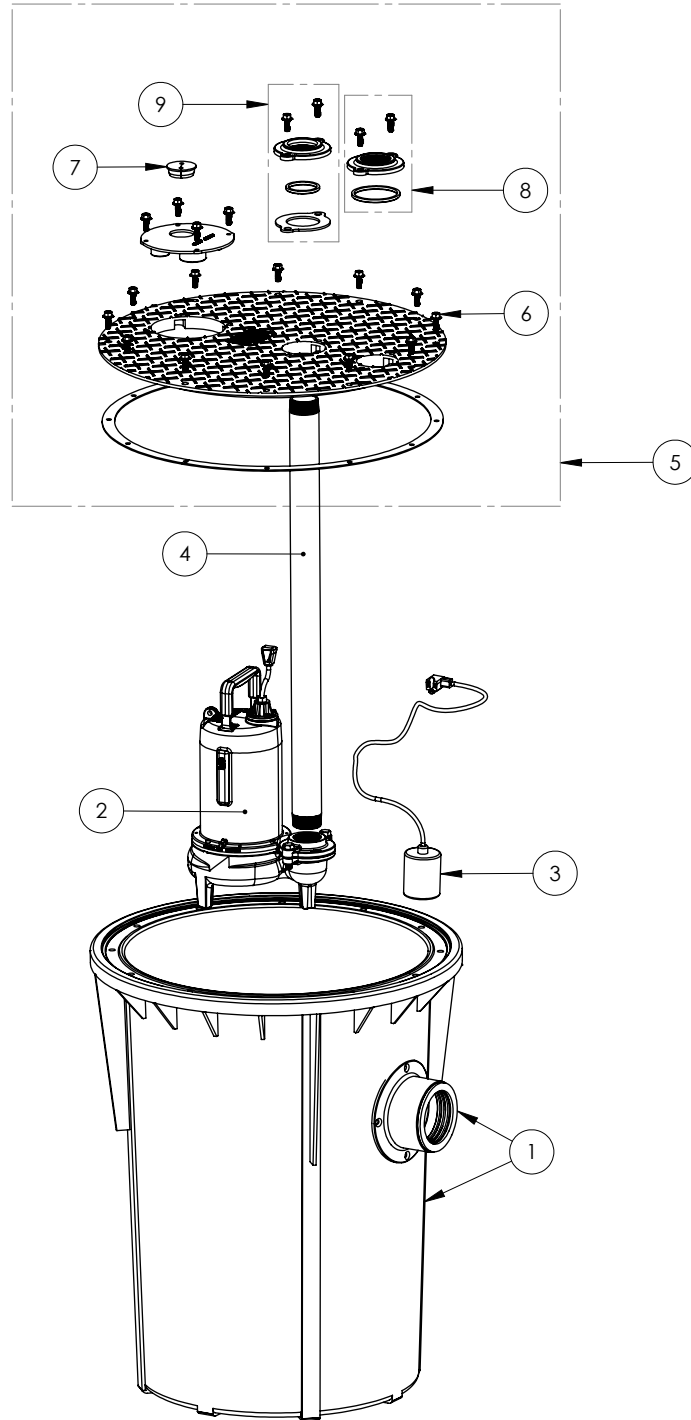

700 SERIES

702/LE72A-2 (B10)

**700 SERIES****702/LE72A-2 (B10)**

<b>#</b>	<b>PART #</b>	<b>DESCRIPTION</b>	<b>QTY</b>	<b>Note</b>
1	K001199	700 SERIES TANK AND CAST IRON HUB KIT	1	
2	LE72M2-2	3/4 HP SEWAGE PUMP 208-230V 25" POWER CORD	1	
3	K001431	61140B0 PUMP SWITCH, 25' 230V	1	
4	4068000	NIPPLE 2x36 PVC SCH 80	1	
5	K001217	700 SERIES COVER ASSEMBLY	1	
6	8107000	3/8-16 WASHER, FLAT	20	
7	45480B0	2" DOUBLE HOLE STOPPER	1	
8	K001390	2" VENT FLANGE KIT	1	
9	K001389	2" DISCHARGE FLANGE KIT	1	

---

702/LE72A-2 (B10)

702\_LE72A-2 (B10)

PAGE