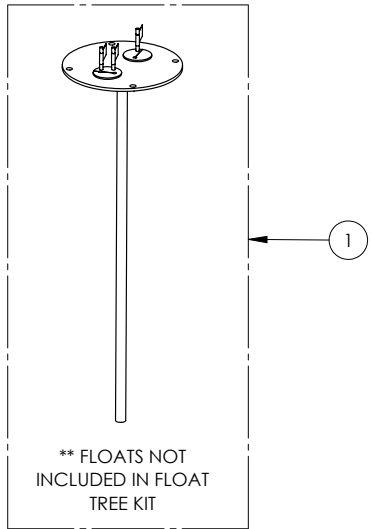

1100 SERIES

1102/LE102M (B10)

**1100 SERIES****1102/LE102M (B10)**

<b>#</b>	<b>PART #</b>	<b>DESCRIPTION</b>	<b>QTY</b>	<b>Note</b>
1	K001203	10" INSPECTION COVER WITH FLOAT TREE (FLOATS NOT INCLUDED)	1	
2	K001202	30" X 36" BASIN, WITH CAST IRON INLET HUB	1	
3	K001200	1100 COVER KIT 2" DISCH 2" VENT	1	
4	LEH102M2	1 HP SEWAGE PUMP 230V 10' POWER CORD	2	
5	K001389	2" DISCHARGE FLANGE KIT	2	
6	K001390	2" VENT FLANGE KIT	1	
7	4508000	2 1/2" STOPPER - SINGLE 5/16" HOLE	2	
8	45480A0	SINGLE HOLE STOPPER	1	
9	45480B0	2" DOUBLE HOLE STOPPER	1	
10	45220C0	GASKET TAPE	1	
11	4068000	NIPPLE 2x36 PVC SCH 80	2	

---

1102/LE102M (B10)

1102-LE102M (B10-A)

PAGE