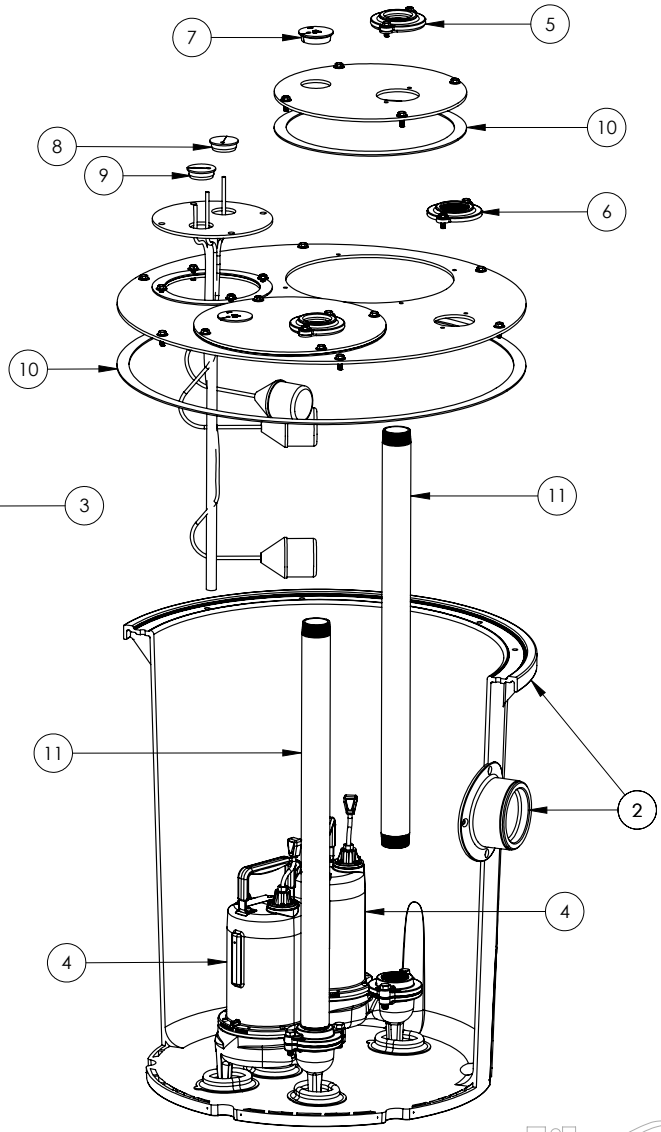

1100 SERIES

1102/LE102M (B10)

**1100 SERIES****1102/LE102M (B10)**

<b>#</b>	<b>PART #</b>	<b>DESCRIPTION</b>	<b>QTY</b>	<b>Note</b>
1	K001203	10" INSPECTION COVER WITH FLOAT TREE (FLOATS NOT INCLUDED)	1	
2	K001202	30" X 36" BASIN, WITH CAST IRON INLET HUB	1	
3	K001200	1100 COVER KIT 2" DISCH 2" VENT	1	
4	LEH102M2	1 HP SEWAGE PUMP 230V 10' POWER CORD	2	
5	K001389	2" DISCHARGE FLANGE KIT	2	
6	K001390	2" VENT FLANGE KIT	1	
7	4508000	2 1/2" STOPPER - SINGLE 5/16" HOLE	2	
8	45480A0	SINGLE HOLE STOPPER	1	
9	45480B0	2" DOUBLE HOLE STOPPER	1	
10	45220C0	GASKET TAPE	1	
11	4068000	NIPPLE 2x36 PVC SCH 80	2	

---

1102/LE102M (B10)

1102-LE102M (B10-A)

PAGE