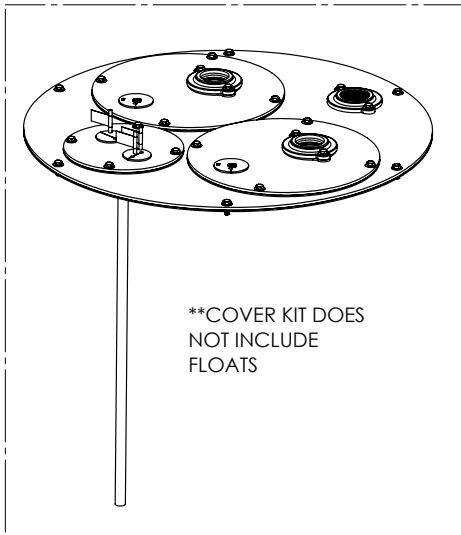

1100 SERIES

1102/LE102M (B10)

**1100 SERIES****1102/LE102M (B10)**

<b>#</b>	<b>PART #</b>	<b>DESCRIPTION</b>	<b>QTY</b>	<b>Note</b>
1	K001203	10" INSPECTION COVER WITH FLOAT TREE (FLOATS NOT INCLUDED)	1	
2	K001202	30" X 36" BASIN, WITH CAST IRON INLET HUB	1	
3	K001200	1100 COVER KIT 2" DISCH 2" VENT	1	
4	LEH102M2	1 HP SEWAGE PUMP 230V 10' POWER CORD	2	
5	K001389	2" DISCHARGE FLANGE KIT	2	
6	K001390	2" VENT FLANGE KIT	1	
7	4508000	2 1/2" STOPPER - SINGLE 5/16" HOLE	2	
8	45480A0	SINGLE HOLE STOPPER	1	
9	45480B0	2" DOUBLE HOLE STOPPER	1	
10	45220C0	GASKET TAPE	1	
11	4068000	NIPPLE 2x36 PVC SCH 80	2	

---

1102/LE102M (B10)

1102-LE102M (B10-A)

PAGE