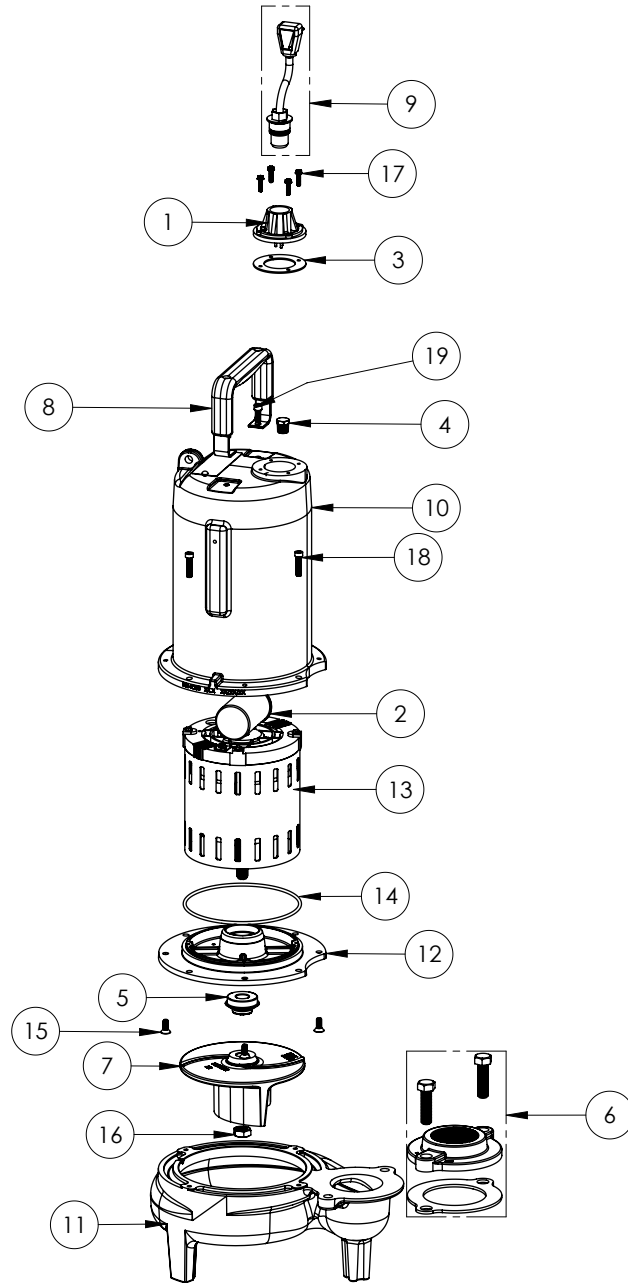

LE102M2-2 (B72)

LE102M2-2**LE102M2-2 (B72)**

#	PART #	DESCRIPTION	QTY	Note
1	5014000	CORD PLATE	1	
2	51190F0	CAPACITOR	1	
3	5060000	CORD PLATE GASKET	1	
4	50710A0	PIPE PLUG, 1/4" HEX HD BRASS NPTF	1	
5	K001717	KIT, 5/8 UNITIZED 5120000 AND LIP SEAL 5860000	1	
6	K001221	2" DISCHARGE KIT	1	
7	K001486	5131000 IMPELLER KIT, INCLUDES 1/2" JAM NUT	1	
8	3411200	HANDLE	1	
9	K001059	POWER CORD, 230V, 25 FOOT CORD	1	
10	531400R	MOTOR COVER	1	[1]
11	531500R	VOLUTE HOUSING	1	
12	53260B0	MOTOR PLATE	1	[1]
13	5332000	MOTOR	1	[1]
14	5617000	O-RING	1	
15	8018000	1/4-20 x 5/8 SLOTTED FLAT HEAD BOLT	4	
16	8046000	1/2-20 HEX STAINLESS STEEL JAM NUT	1	
17	8064000	#8-32 x 5/8 HEX WASHER HEAD SCREW	4	
18	8091000	1/4-20 x 1 HEX SOCKET HEAD BOLT	4	
19	8103000	SCREW 1/4-20x5/8" HX SKT SS	1	

PART NOTES:

[1] - Part requires factory authorized service. Contact Liberty Pumps at 1-800-543-2550