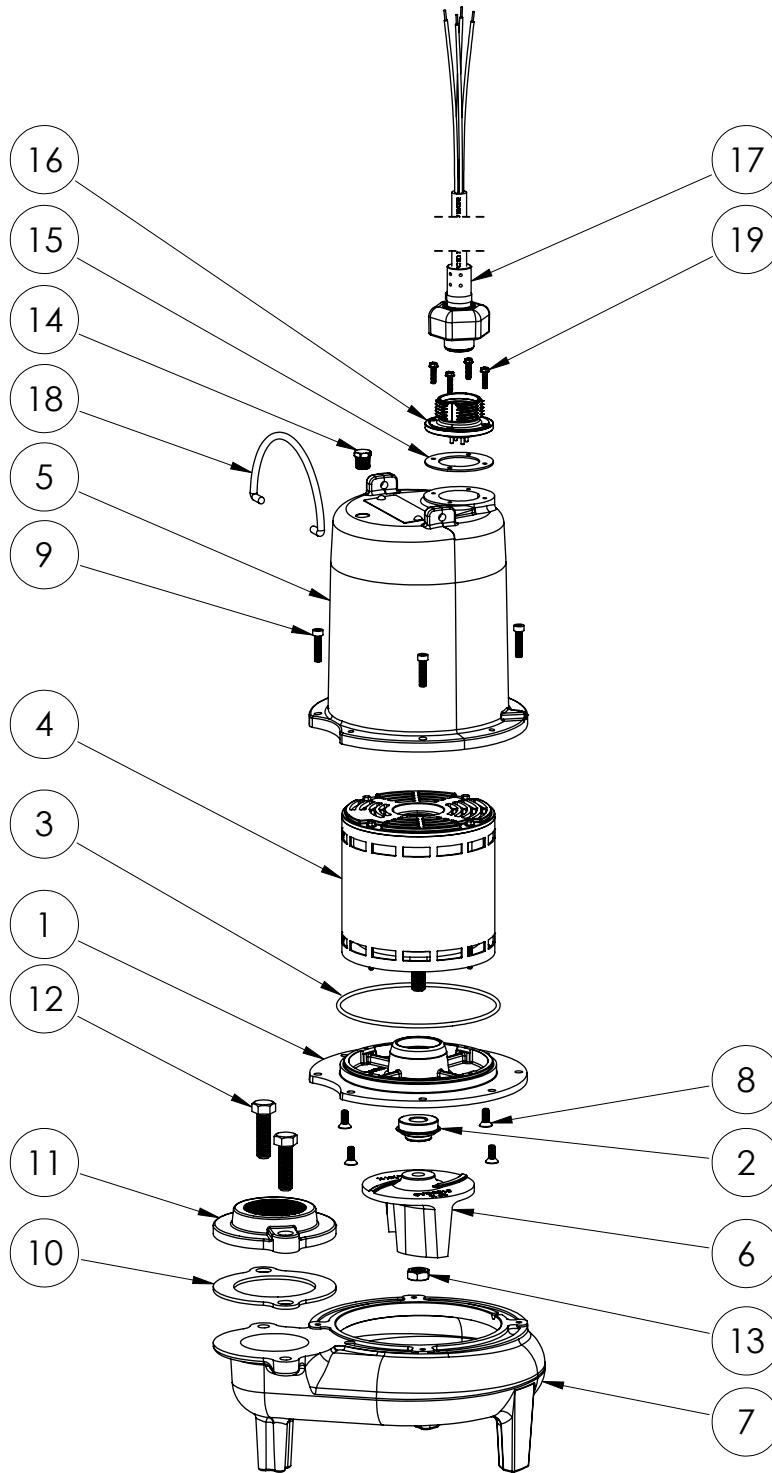

LEH103M2-2 (B61)

LEH103M2-2B61

LEH103M2-2**LEH103M2-2 (B61)**

#	PART #	DESCRIPTION	QTY	Note
1	532600R	MOTOR SUPPORT PLATE	1	
2	K001717	KIT, 5/8 UNITIZED 5120000 AND LIP SEAL 5860000	1	
3	5617000	O-RING	1	
4	5338000	MOTOR	1	
5	531400R	MOTOR COVER	1	[1]
6	K001487	51310A0 IMPELLER KIT, INCLUDES 5/8" JAM NUT	1	
7	531500R	VOLUTE HOUSING	1	
8	8018000	1/4-20 x 5/8 SLOTTED FLAT HEAD BOLT	4	
9	8091000	1/4-20 x 1 HEX SOCKET HEAD BOLT	4	
10	5129000	FLANGE GASKET, FITS 2" OR 3"	1	
11	K001221	2" DISCHARGE KIT	1	
12	8037000	1/2-13 x 1-3/4 STAINLESS STEEL BOLT	2	
13	8046000	1/2-20 HEX STAINLESS STEEL JAM NUT	1	
14	5071000	BRASS OIL PLUG	1	
15	5060000	CORD PLATE GASKET	1	
16	5629000	CORDPLATE	1	
17	K001357	POWER CORD, 25FT	1	
18	K001095	STAINLESS STEEL HANDLE	1	
19	8064000	#8-32 x 5/8 HEX WASHER HEAD SCREW	4	

PART NOTES:

[1] - Part requires factory authorized service. Contact Liberty Pumps at 1-800-543-2550