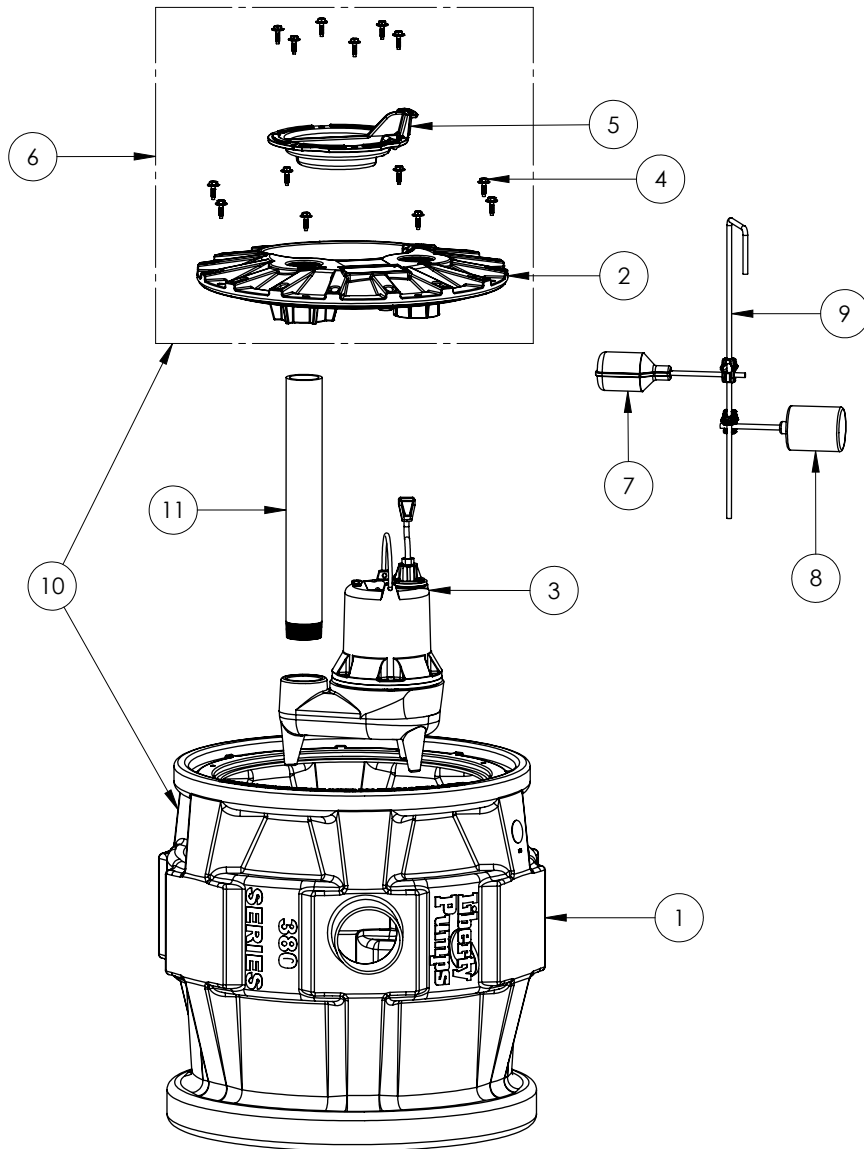

# P382LE52 (B10)

NOTE: NOT ALL SYSTEMS  
COME WITH ALARM

P382LE52 (B10)

#	PART #	DESCRIPTION	QTY	Note
1	K001110	PRO380 SERIES 24" BASIN	1	
2	50340A0	2X2 COVER, 8 BOLTS, FOR PVC PIPE	1	
3	LE52M	1/2 HP SEWAGE PUMP 230V, 10' POWER CORD	1	
4	K001162	COVER HARDWARE, WASHER HEAD HEX SCREWS 14 INCLUDED IN KIT	1	
5	K001233	INSPECTION COVER, INCLUDES MOUNTING SCREWS (6)	1	
6	K001101	COVER ASY 2X2, 8 BOLTS, FOR PVC PIPE	1	
7	Pro Series Alarm switch (B10)	REPLACEMENT SWITCH BASED ON SYSTEM LABEL	1	[1]
8	K001019	61140A0 PUMP SWITCH, 10' 230V, INCLUDES MOUNTING HARDWARE	1	
9	K001123	QUICKTREE KIT, ROD & CLAMPS ONLY	1	
10	K001107	P382 TANK & 2X2 COVER ASSEMBLY	1	
11	K001399	PRO SERIES PIPE KIT 2" SCH80 X17.50"	1	
12	SEE NOTE FOR ALARM	ALARM ONLY		[2]
13	K001431	61140B0 PUMP SWITCH, 25' 230V	1	
14	K001134	FLOAT SWITCH, 20FT CORD, INCLUDES 1 SWITCH PER KIT	1	
15	K001415	60050D0 SWITCH, 10' PILOT DUTY PIGTAIL	1	
16	K001019	61140A0 PUMP SWITCH, 10' 230V, INCLUDES MOUNTING HARDWARE	1	

**PART NOTES:**

- [1] - \*\*NOTE\*\*  
 ALARM SWITCH KITS  
 For /A2 Suffix of model number use Part No. K001134  
 For /A2I Suffix of model number use Part No. K001415  
 For /A2W Suffix of model number use Part No. K001134
- [2] - ALARM PRO SERIES  
 FORA2 SUFFIX OF MODEL  
 NUMBER: USE PART NO 6225000  
 FORA2W SUFFIX OF MODEL  
 NUMBER: USE PART NO 6226000  
 FORA21 SUFFIX OF MODE  
 NUMBER: USE PART NO 6242000  
 Part requires factory authorized service. Contact Liberty Pumps at 1-800-543-2550