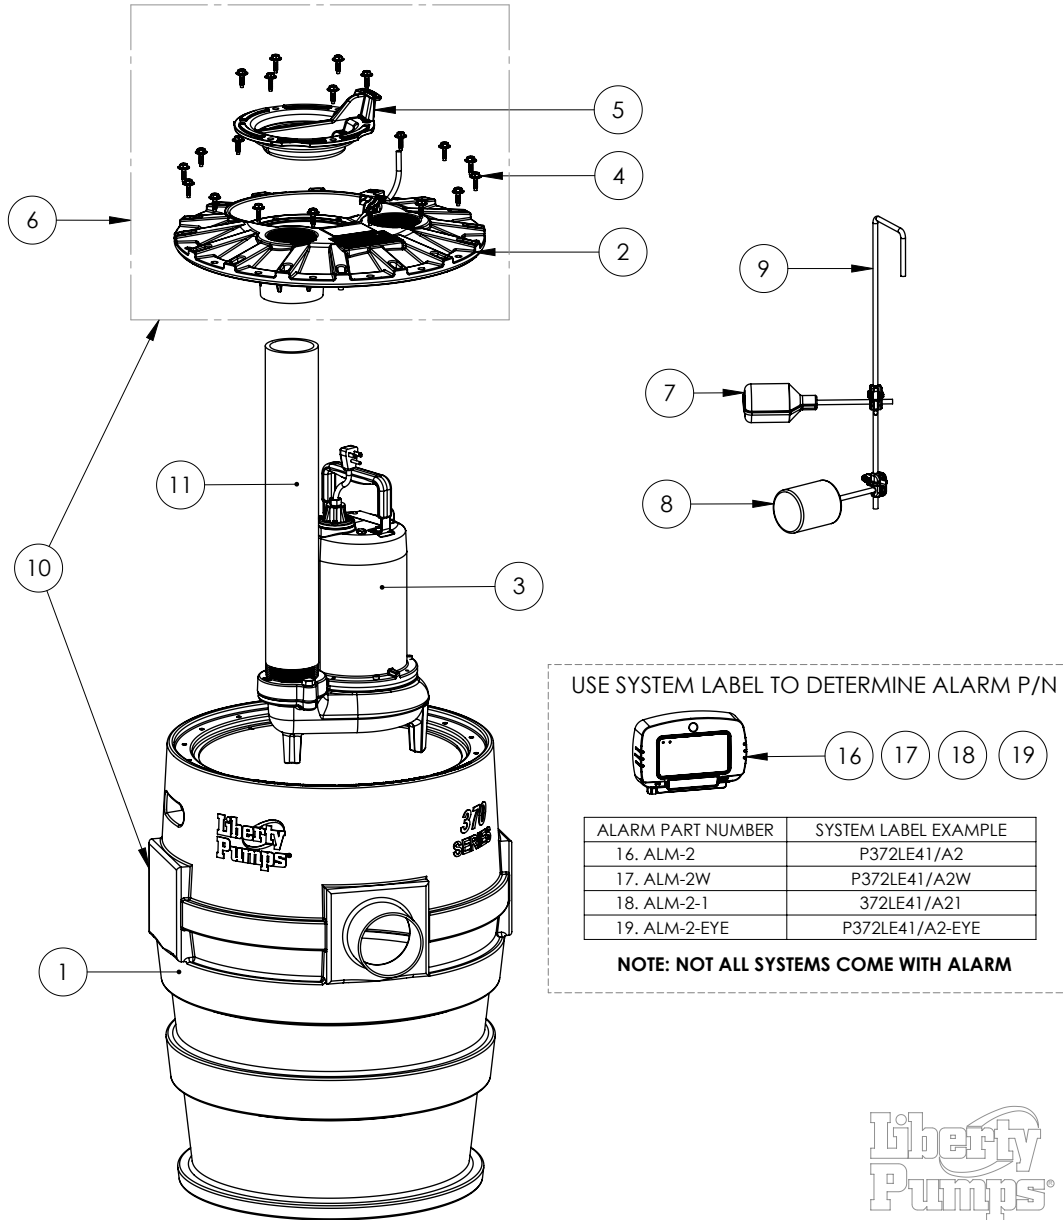

P373XLEH102 (B94)

P373XLEH102 (B94)

#	PART #	DESCRIPTION	QTY	Note
1	K001132	41 GALLON TANK	1	
2	50350B0	3X3 COVER, 16 BOLT	1	
3	LEH102M3	1 HP SEWAGE PUMP 208-230V, 10' POWER CORD	1	
4	8155200	WASHER HEAD HEX SCREW	22	
5	K001233	INSPECTION COVER, INCLUDES MOUNTING SCREWS (6)	1	
6	K001125	P370XL TANK & 3X3 COVER ASSEMBLY, 16 BOLT	1	
7	Pro Series Alarm switch (B94)	REPLACEMENT SWITCH BASED ON SYSTEM LABEL	1	[1]
8	K001065	61290A0 FLOAT SWITCH, 230V, 10 FOOT CORD	1	
9	K001123	QUICKTREE KIT, ROD & CLAMPS ONLY	1	
10	K001125	P370XL TANK & 3X3 COVER ASSEMBLY, 16 BOLT	1	
11	40660A0	3" SCH80 PVC PIPE FOR 30" TANKS, 23-3/8" LONG	1	
16	ALM-2	ALARM 115V SWT-ACTV 20'	1	
17	ALM-2W	115V ALARM, WEATHERPROOF	1	
18	ALM-2-1	ALARM 115V 10FT CORD	1	
19	ALM-2-EYE	ALARM 115V SWT-ACTV 20' NIGHTEYE	1	
20	K001134	FLOAT SWITCH, 20FT CORD, INCLUDES 1 SWITCH PER KIT	1	
21	K001566	KIT, SWITCH PILOT DUTY, 10' 3-PIN	1	
22	K001569	KIT, SWITCH PILOT DUTY, 20' 3-PIN	1	

PART NOTES:

- [1] - **NOTE**
- ALARM SWITCH KITS
- For /A2 Suffix of model number use Part No. K001569
- For /A21 Suffix of model number use Part No. K001566
- For /A2W Suffix of model number use Part No. K001134
- For /A2-EYE Suffix of model number use Part No. K001569