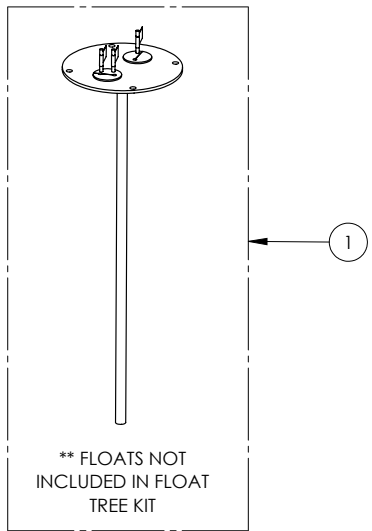

1100 SERIES

1102/LEH204M (B10)

Liberty
Pumps

1100 SERIES**1102/LEH204M (B10)**

#	PART #	DESCRIPTION	QTY	Note
1	K001203	10" INSPECTION COVER WITH FLOAT TREE (FLOATS NOT INCLUDED)	1	
2	K001202	30" X 36" BASIN, WITH CAST IRON INLET HUB	1	
3	K001200	1100 COVER KIT 2" DISCH 2" VENT	1	
4	LEH204M2-2	2HP SEWAGE PUMP 440-480V 25' POWER CORD	2	
6	K001390	2" VENT FLANGE KIT	1	
5	K001389	2" DISCHARGE FLANGE KIT	2	
7	4508000	2 1/2" STOPPER - SINGLE 5/16" HOLE	2	
8	45480A0	SINGLE HOLE STOPPER	1	
9	45480B0	2" DOUBLE HOLE STOPPER	1	
10	45220C0	GASKET TAPE	1	
11	4068000	NIPPLE 2x36 PVC SCH 80	2	