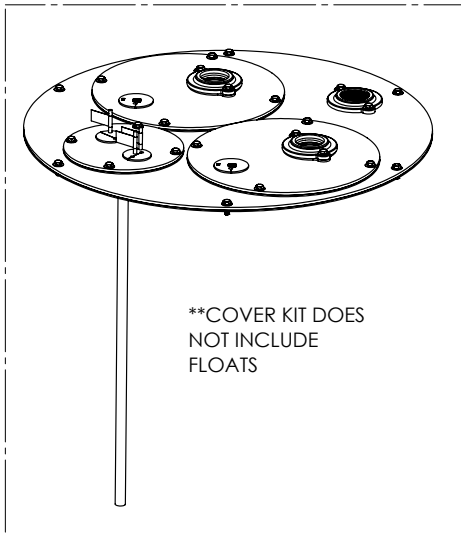

1100 SERIES

1102/LEH204M (B10)

Liberty
Pumps

1100 SERIES**1102/LEH204M (B10)**

#	PART #	DESCRIPTION	QTY	Note
1	K001203	10" INSPECTION COVER WITH FLOAT TREE (FLOATS NOT INCLUDED)	1	
2	K001202	30" X 36" BASIN, WITH CAST IRON INLET HUB	1	
3	K001200	1100 COVER KIT 2" DISCH 2" VENT	1	
4	LEH204M2-2	2HP SEWAGE PUMP 440-480V 25' POWER CORD	2	
6	K001390	2" VENT FLANGE KIT	1	
5	K001389	2" DISCHARGE FLANGE KIT	2	
7	4508000	2 1/2" STOPPER - SINGLE 5/16" HOLE	2	
8	45480A0	SINGLE HOLE STOPPER	1	
9	45480B0	2" DOUBLE HOLE STOPPER	1	
10	45220C0	GASKET TAPE	1	
11	4068000	NIPPLE 2x36 PVC SCH 80	2	