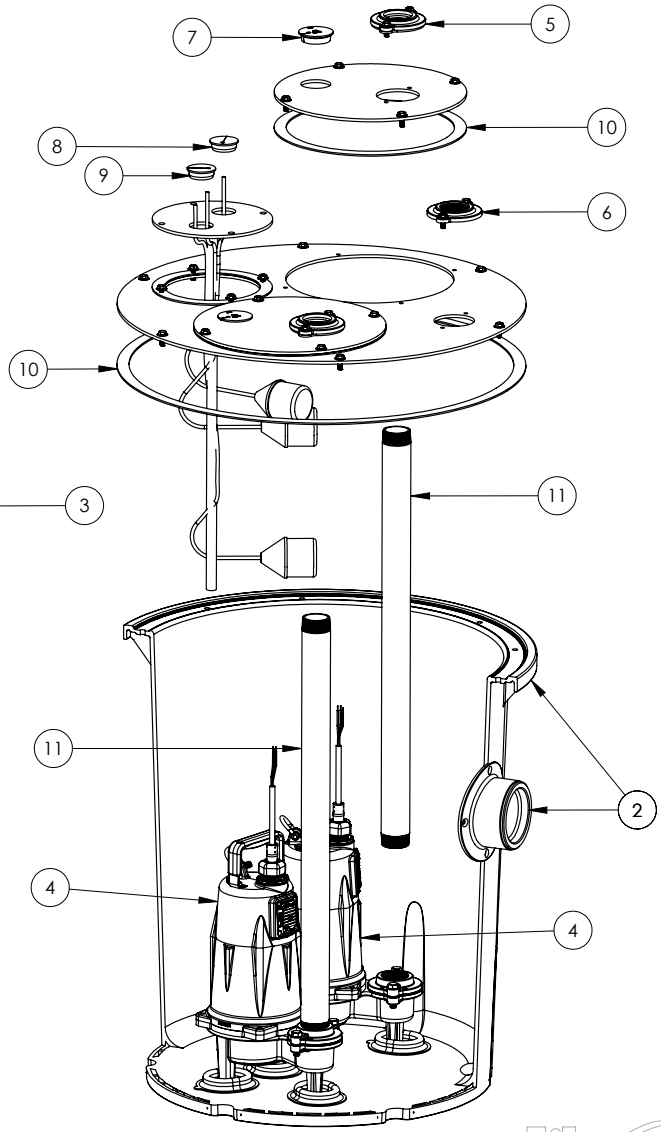

1100 SERIES

1102/LEH204M (B10)

Liberty
Pumps

1100 SERIES**1102/LEH204M (B10)**

#	PART #	DESCRIPTION	QTY	Note
1	K001203	10" INSPECTION COVER WITH FLOAT TREE (FLOATS NOT INCLUDED)	1	
2	K001202	30" X 36" BASIN, WITH CAST IRON INLET HUB	1	
3	K001200	1100 COVER KIT 2" DISCH 2" VENT	1	
4	LEH204M2-2	2HP SEWAGE PUMP 440-480V 25' POWER CORD	2	
6	K001390	2" VENT FLANGE KIT	1	
5	K001389	2" DISCHARGE FLANGE KIT	2	
7	4508000	2 1/2" STOPPER - SINGLE 5/16" HOLE	2	
8	45480A0	SINGLE HOLE STOPPER	1	
9	45480B0	2" DOUBLE HOLE STOPPER	1	
10	45220C0	GASKET TAPE	1	
11	4068000	NIPPLE 2x36 PVC SCH 80	2	