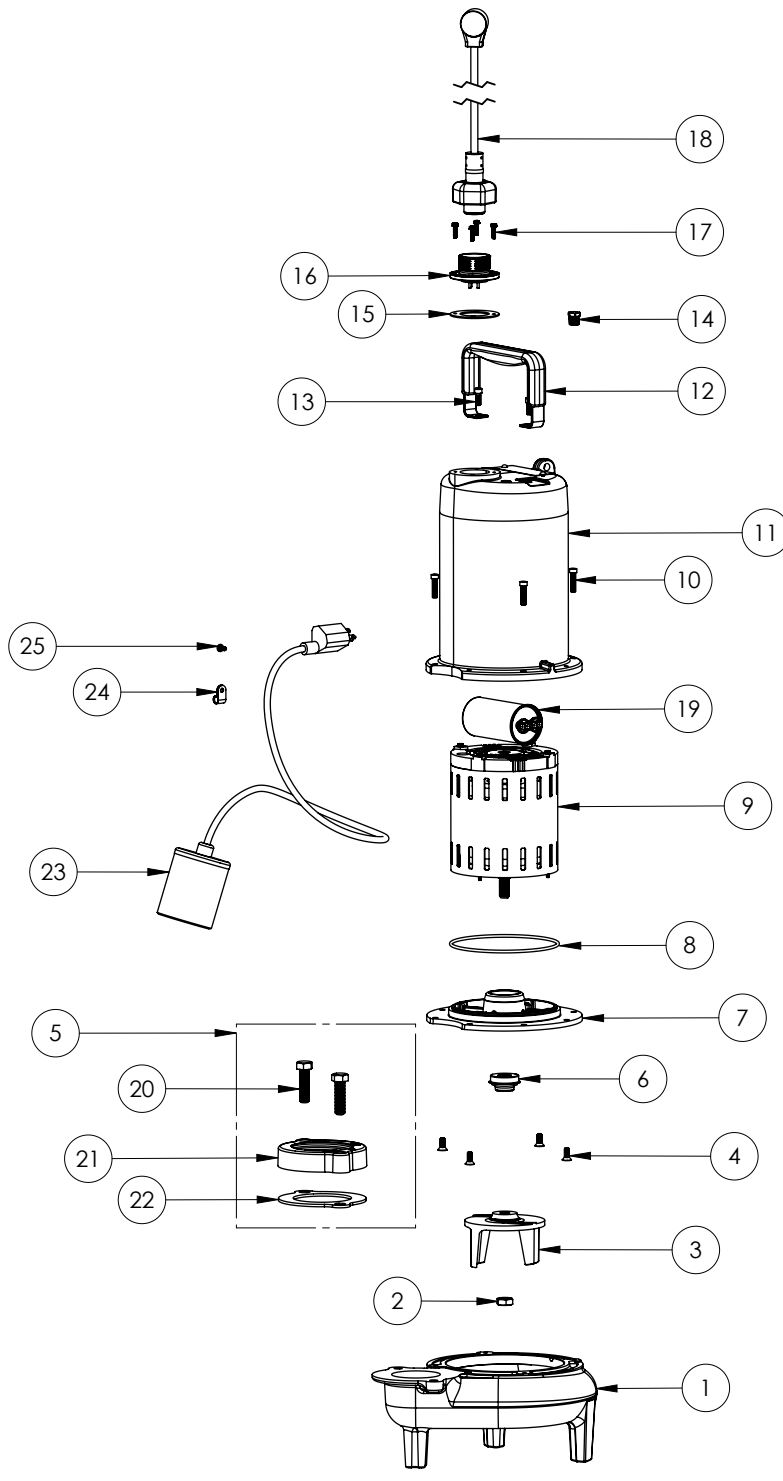

LEH102A3 (B72)

LEH102A3**LEH102A3 (B72)**

#	PART #	DESCRIPTION	QTY	Note
1	531500R	VOLUTE HOUSING	1	
2	8046000	1/2-20 HEX STAINLESS STEEL JAM NUT	1	
3	K001488	51300A0 IMPELLER KIT, INCLUDES 1/2" JAM NUT	1	
4	8018000	1/4-20 x 5/8 SLOTTED FLAT HEAD BOLT	4	
5	K001222	3" DISCHARGE KIT	1	
6	K001717	KIT, 5/8 UNITIZED 5120000 AND LIP SEAL 5860000	1	
7	53260BR	MOTOR SUPPORT PLATE	1	
8	5617000	O-RING	1	
9	5335000	MOTOR	1	
10	8091000	1/4-20 x 1 HEX SOCKET HEAD BOLT	4	
11	531400R	MOTOR COVER	1	[1]
12	3411200	HANDLE	1	
13	8033000	#8 x 1/4 STAINLESS STEEL SCREW	2	
14	50710A0	PIPE PLUG, 1/4" HEX HD BRASS NPTF	1	
15	5060000	CORD PLATE GASKET	1	
16	K001216	5619000, CORDPLATE	1	
17	8064000	#8-32 x 5/8 HEX WASHER HEAD SCREW	4	
18	K001196	POWER CORD, 230V, 10 FOOT CORD	1	
19	5019000	CAPACITOR 45uF 370VAC	1	
20	8037000	1/2-13 x 1-3/4 STAINLESS STEEL BOLT	2	
21	512200R	3" DISCHARGE FLANGE	1	
22	5129000	FLANGE GASKET, FITS 2" OR 3"	1	
23	K001065	61290A0 FLOAT SWITCH, 230V, 10 FOOT CORD	1	
24	8067000	CABLE CLAMP	1	
25	8082000	#10-24 x 3/8 EPOXY LOCK SCREW	1	

PART NOTES:

[1] - Part requires factory authorized service. Contact Liberty Pumps at 1-800-543-2550