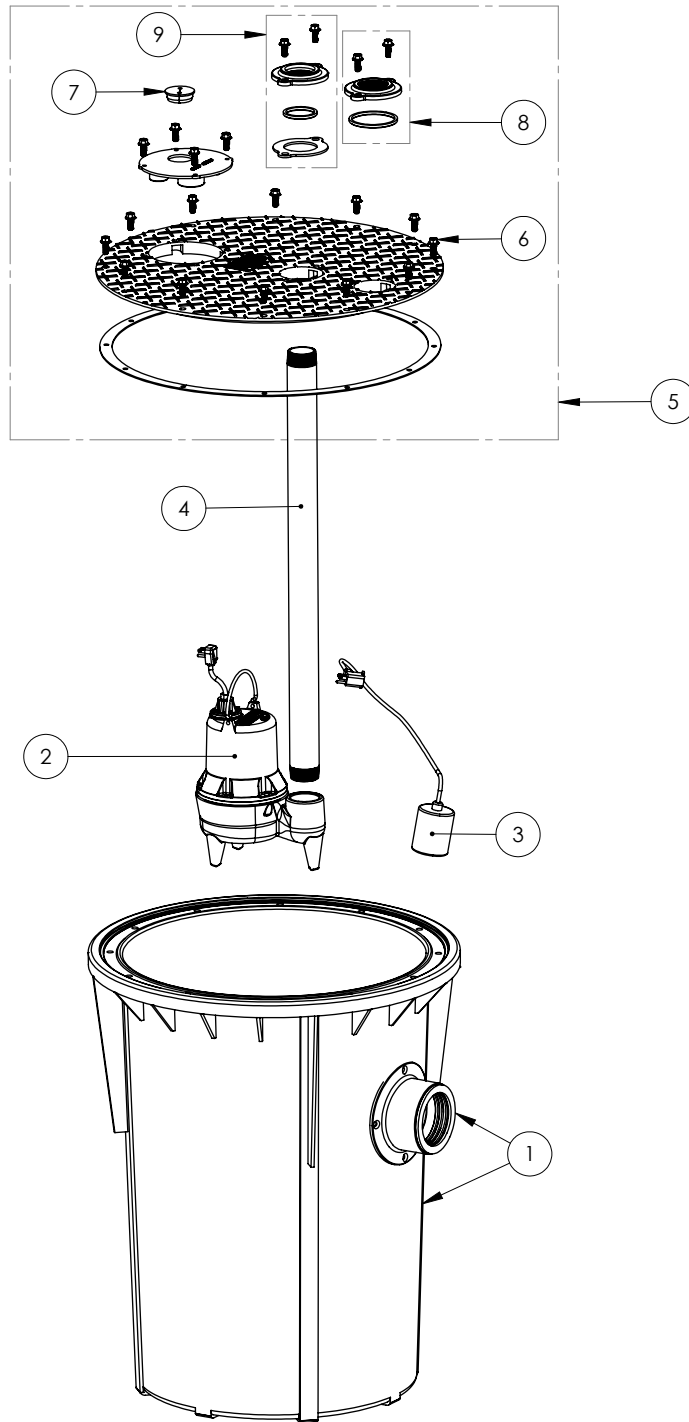

700 SERIES

702/LE41A-2 (B10)

**700 SERIES****702/LE41A-2 (B10)**

<b>#</b>	<b>PART #</b>	<b>DESCRIPTION</b>	<b>QTY</b>	<b>Note</b>
1	K001199	700 SERIES TANK AND CAST IRON HUB KIT	1	
2	LE41A	4/10 HP 2" SOLIDS HANDLING SEWAGE PUMP	1	
3	K001004	61130B0, 25' PUMP SWITCH KIT	1	
4	4068000	NIPPLE 2x36 PVC SCH 80	1	
5	K001217	700 SERIES COVER ASSEMBLY	1	
6	1176000	SCREW FLANGE HEAD 3/8"-16	20	
7	45480B0	2" DOUBLE HOLE STOPPER	1	
8	K001390	2" VENT FLANGE KIT	1	
9	K001389	2" DISCHARGE FLANGE KIT	1	

---

702/LE41A-2 (B10)

702\_LE41A-2 (B10)

PAGE