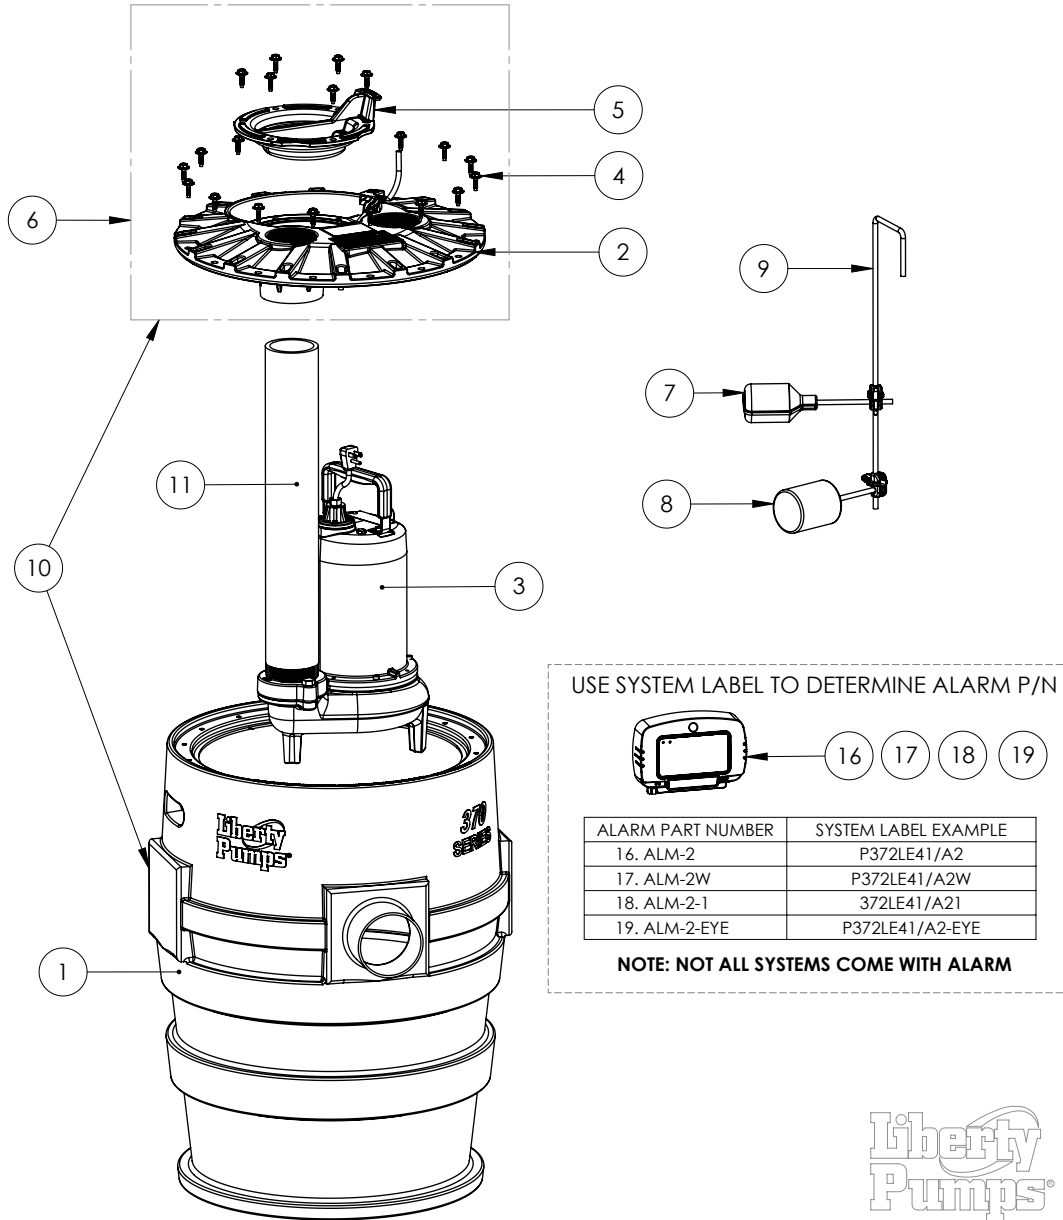

P373XLE71 (B94)

P373XLE71 (B94)

#	PART #	DESCRIPTION	QTY	Note
1	K001132	41 GALLON TANK	1	
2	50350B0	3X3 COVER, 16 BOLT	1	
3	LE71M3	3/4 HP SEWAGE PUMP 115V, 10' POWER CORD	1	
4	8155200	WASHER HEAD HEX SCREW	22	
5	K001233	INSPECTION COVER, INCLUDES MOUNTING SCREWS (6)	1	
6	K001125	P370XL TANK & 3X3 COVER ASSEMBLY, 16 BOLT	1	
7	Pro Series Alarm switch (B94)	REPLACEMENT SWITCH BASED ON SYSTEM LABEL	1	[1]
8	K001054	61130A0 PUMP SWITCH, 10' 115V	1	
9	K001123	QUICKTREE KIT, ROD & CLAMPS ONLY	1	
10	K001125	P370XL TANK & 3X3 COVER ASSEMBLY, 16 BOLT	1	
11	40660A0	3" SCH80 PVC PIPE FOR 30" TANKS, 23-3/8" LONG	1	
16	ALM-2	ALARM 115V SWT-ACTV 20'	1	
17	ALM-2W	115V ALARM, WEATHERPROOF	1	
18	ALM-2-1	ALARM 115V 10FT CORD	1	
19	ALM-2-EYE	ALARM 115V SWT-ACTV 20' NIGHTEYE	1	
20	K001134	FLOAT SWITCH, 20FT CORD, INCLUDES 1 SWITCH PER KIT	1	
21	K001566	KIT, SWITCH PILOT DUTY, 10' 3-PIN	1	
22	K001569	KIT, SWITCH PILOT DUTY, 20' 3-PIN	1	

**PART NOTES:**

[1] - \*\*NOTE\*\*

ALARM SWITCH KITS

For /A2 Suffix of model number use Part No. K001569

For /A21 Suffix of model number use Part No. K001566

For /A2W Suffix of model number use Part No. K001134

For /A2-EYE Suffix of model number use Part No. K001569