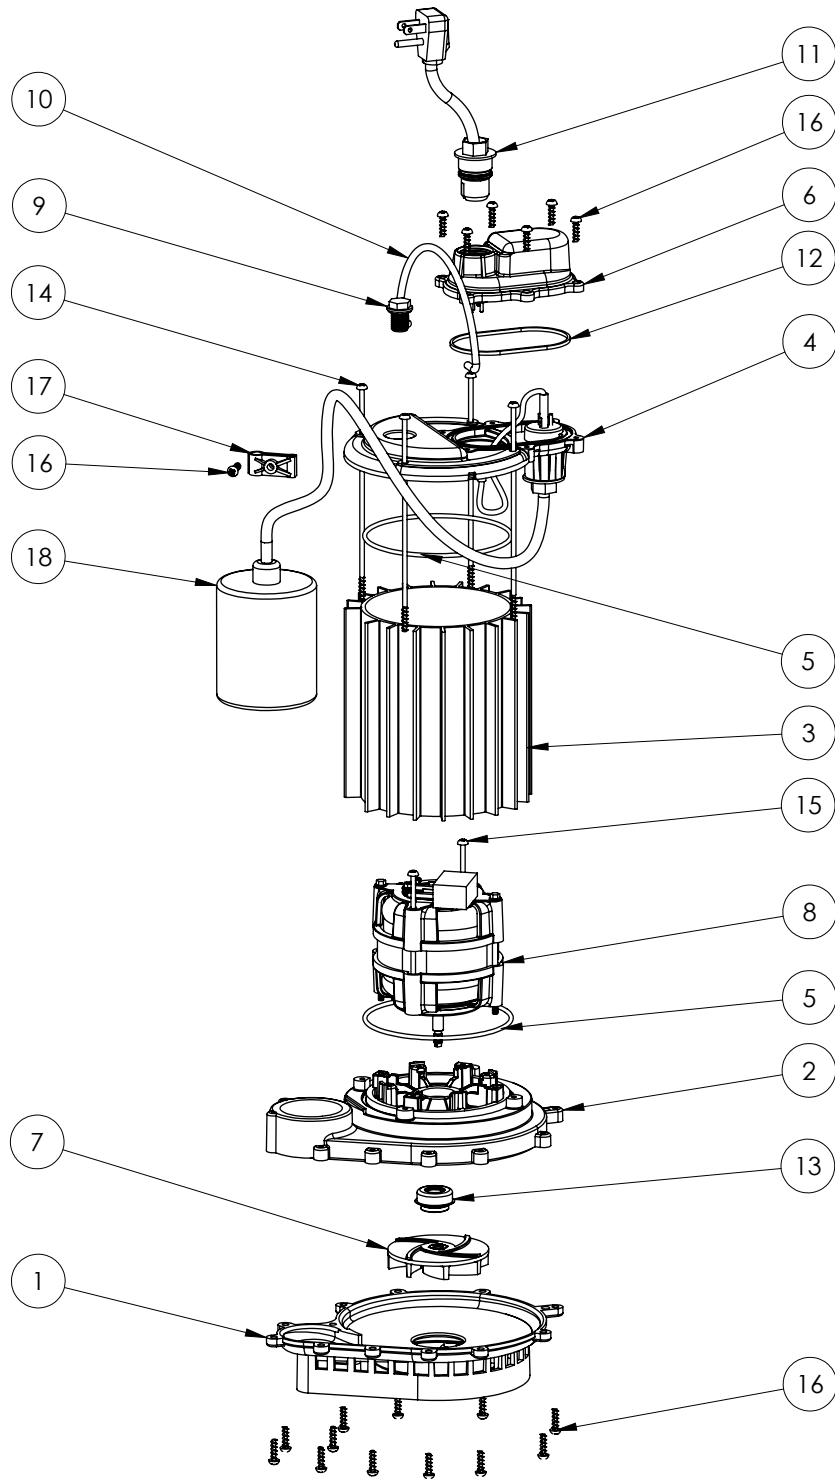

231 (B51)

## 231 (B51)

#	PART #	DESCRIPTION	QTY	Note
1	233600B	BASE WITH VOLUTE ASSEMBLY	1	
2	23310AB	MOTOR SUPPORT PLATE	1	[1]
3	230700S	MOTOR HOUSING	1	[1]
4	240600B	MOTOR COVER	1	
5	2357000	O-RING	2	[1]
6	240700B	CHAMBER COVER	1	
7	K001331	IMPELLER	1	
8	2415200	PSC MOTOR	1	[1]
9	8089000	OIL PLUG, O-RING ASSEMBLY	1	
10	K001082	HANDLE	1	
11	K001010	POWER CORD, 115V, 10 FOOT CORD	1	
12	K001046	SEALRING, CHAMBER COVER	1	
13	K001254	3043000 5/16" SHAFT SEAL	1	[1]
14	8042200	#10 x 6-1/2 STAINLESS STEEL SCREW	4	[1]
15	8149000	#10 x 3-3/4 POLYFAST SCREW	2	[1]
16	8104200	#10 HILO X 5/8" STAINLESS STEEL SCREW	19	
17	2319000	CLAMP, SWITCH CORD	1	
18	K001080	2405000 MECHANICAL SWITCH W/ QUICKPLUG	1	

**PART NOTES:**

[1] - Part requires factory authorized service. Contact Liberty Pumps at 1-800-543-2550