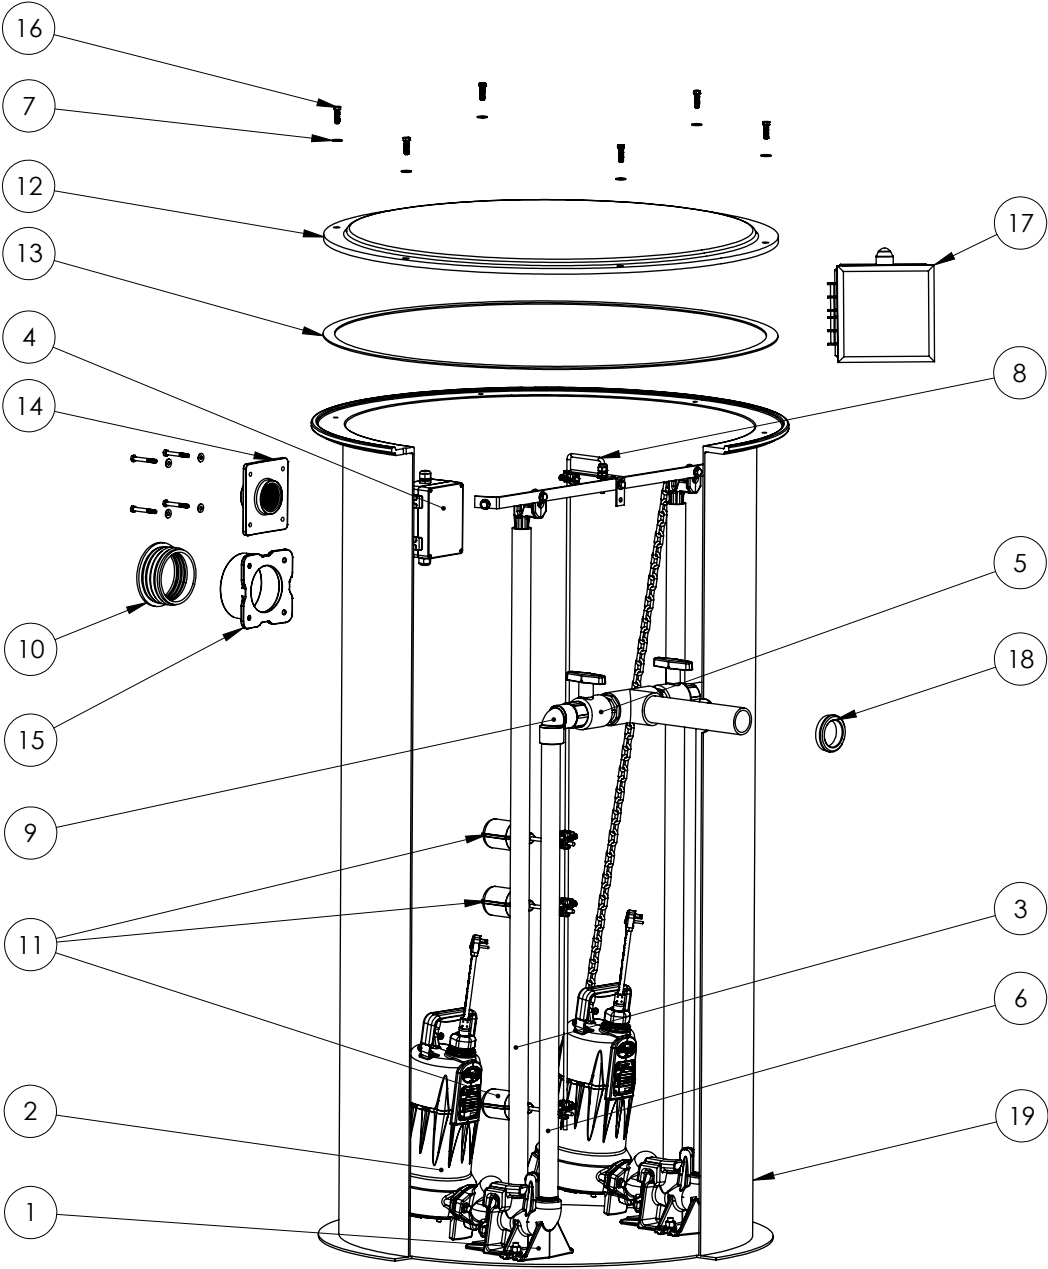

D3672LSG202-24 (B10)

# D3672LSG202-24 (B10)

#	PART #	DESCRIPTION	QTY	Note
1	GR20BC	GR20 GUIDE RAIL, BALL/CHECK STYLE	2	
2	5650E00	OMNIVORE PUMP	2	
3	4750R00	1-1/4" GALVANIZED PIPE1-1/4" GUIDERAIL, GALVANIZED	58	
4	6620000	JUNCTION BOX	1	
5	47450A0	BALL VALVE 1-1/4 PVC 2122-012BALL VALVE 1-1/4" PVC	2	
6	4001000	1-1/4" TOE NIPPLE, PVC	2	
7	8107000	3/8-16 WASHER, FLATFLAT WASHER, 3/8" 316 SS	28	
8	K001562	KIT, 50430C0 QUICK TREE WITH CLAMPS, L. BRKTFLOAT SUPPORT, STAINLESS STEEL	1	
9	4706000	1-1/4" SCH80 PVC ELBOW 90 DEGREEELBOW 90, 1-1/4" SXS PVC	2	
10	K001141	4" FERNCO SEALING DONUT	1	
11	FLOAT SWITCH KIT	FLOAT SWITCH KIT6005000 SWITCH, NON-MERCURY, QTY (1)	3	
12	4650000	36" FIBERGLASS COVER	1	
13	45220C0	GASKET TAPE	1	
14	K001352	BULKHEAD FITTING 2" NPS, INCLUDES MOUNTING HARDWARE	1	
15	4784000	4" HUB, INCLUDES HARDWARE4" FIBERGLASS HUB, INCLUDES HARDWARE	1	
16	8128000	3/8-16" X 1-1/4" BOLT	6	
17	AE24H=3	GRINDER ALTERNATOR NEMA 4X	1	
18	4768000	PIPE SEAL GROMMET, 2"	1	[1]
19	4651000	36X72" FIBERGLASS TANK	1	