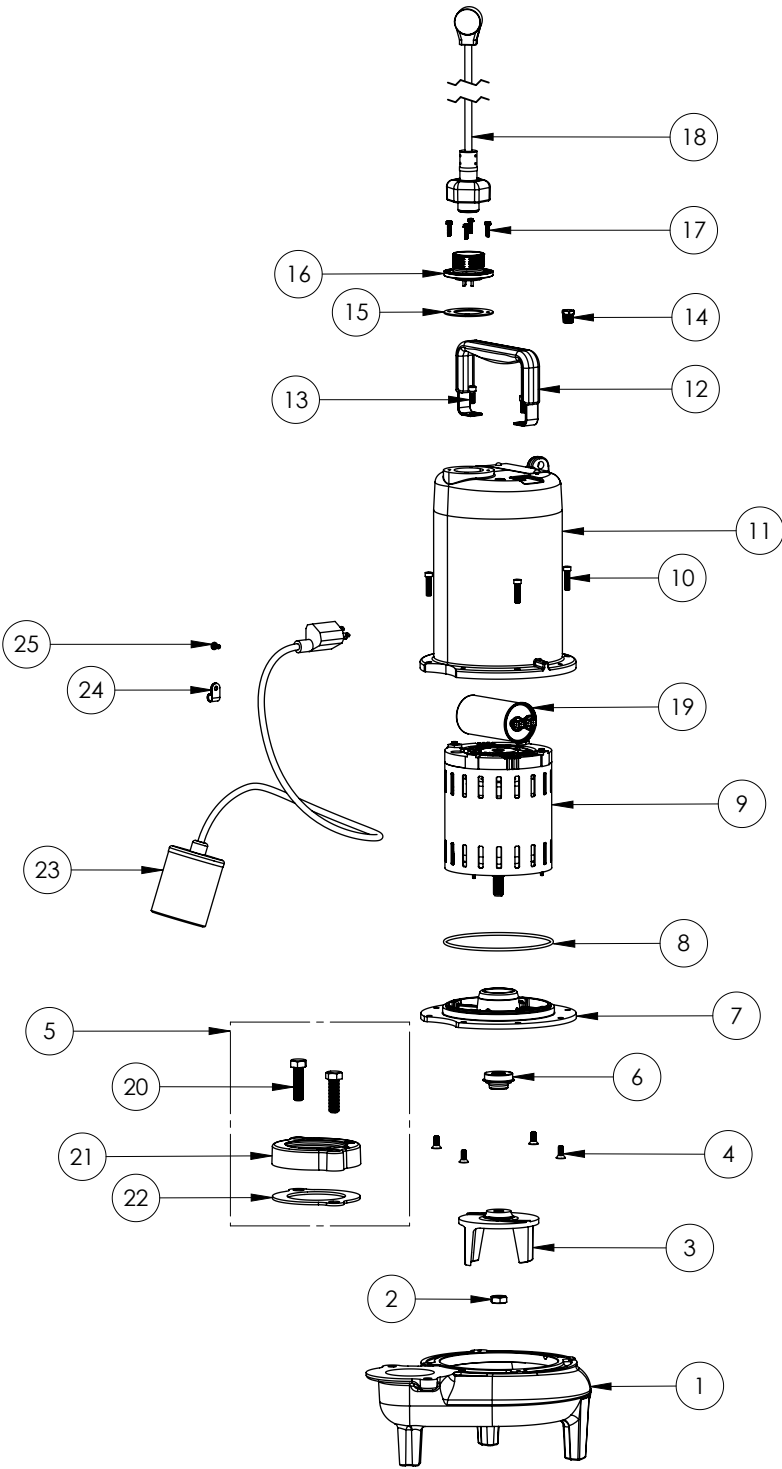

LEH102A3-2 (B72)

**LEH102A3-2**

**LEH102A3-2 (B72)**

#	PART #	DESCRIPTION	QTY	Note
1	531500R	VOLUTE HOUSING	1	
2	8046000	1/2-20 HEX STAINLESS STEEL JAM NUT	1	
3	K001488	51300A0 IMPELLER KIT, INCLUDES 1/2" JAM NUT	1	
4	8018000	1/4-20 x 5/8 SLOTTED FLAT HEAD BOLT	4	
5	K001222	3" DISCHARGE KIT	1	
6	K001717	KIT, 5/8 UNITIZED 5120000 AND LIP SEAL 5860000	1	
7	53260BR	MOTOR SUPPORT PLATE	1	
8	5617000	O-RING	1	
9	5335000	MOTOR	1	
10	8091000	1/4-20 x 1 HEX SOCKET HEAD BOLT	4	
11	531400R	MOTOR COVER	1	[1]
12	3411200	HANDLE	1	
13	8033000	#8 x 1/4 STAINLESS STEEL SCREW	2	
14	50710A0	PIPE PLUG, 1/4" HEX HD BRASS NPTF	1	
15	5060000	CORD PLATE GASKET	1	
16	K001216	5619000, CORDPLATE	1	
17	8064000	#8-32 x 5/8 HEX WASHER HEAD SCREW	4	
18	K001197	POWER CORD, 230V, 25 FOOT CORD	1	
19	5019000	CAPACITOR 45uF 370VAC	1	
20	8037000	1/2-13 x 1-3/4 STAINLESS STEEL BOLT	2	
21	512200R	3" DISCHARGE FLANGE	1	
22	5129000	FLANGE GASKET, FITS 2" OR 3"	1	
23	K001066	FLOAT SWITCH, 230V, 25 FOOT CORD	1	
24	8067000	CABLE CLAMP	1	
25	8082000	#10-24 x 3/8 EPOXY LOCK SCREW	1	

**PART NOTES:**

[1] - Part requires factory authorized service. Contact Liberty Pumps at 1-800-543-2550