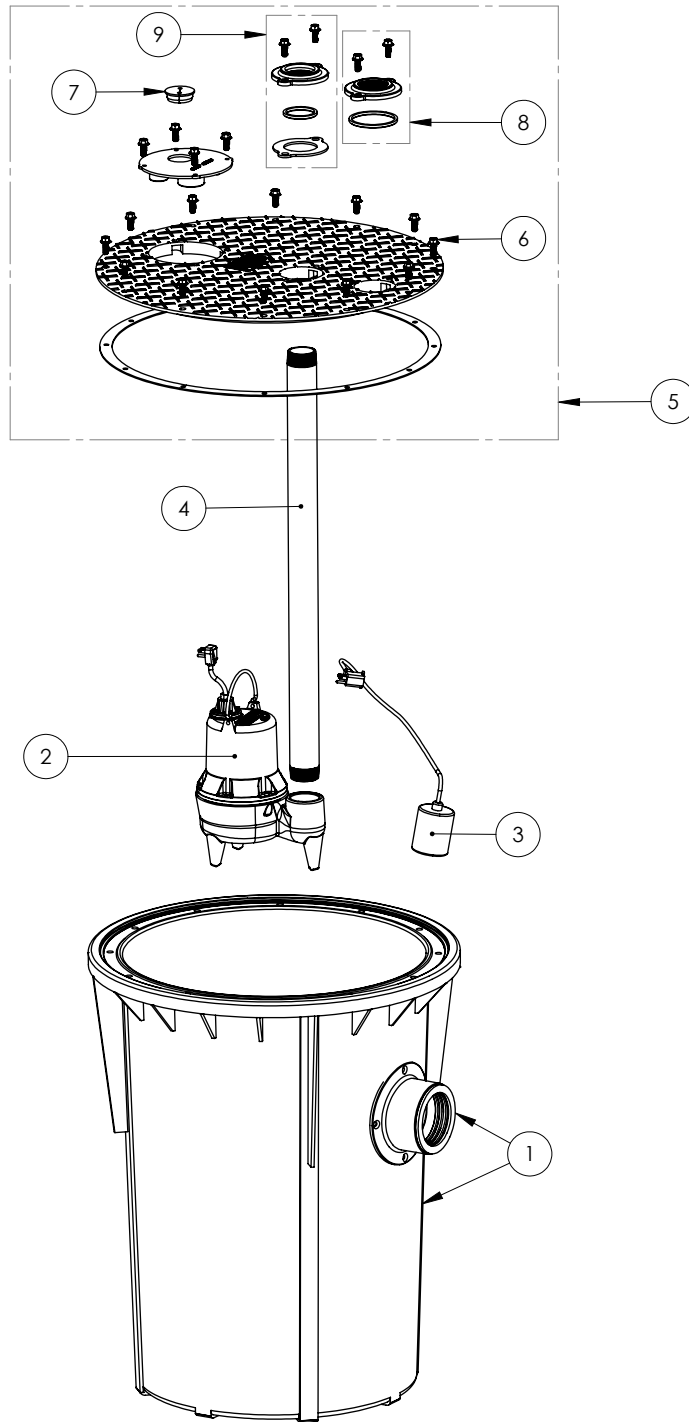

700 SERIES

702/LE52A (B10)

**700 SERIES****702/LE52A (B10)**

<b>#</b>	<b>PART #</b>	<b>DESCRIPTION</b>	<b>QTY</b>	<b>Note</b>
1	K001199	700 SERIES TANK AND CAST IRON HUB KIT	1	
2	LE52M	1/2 HP SEWAGE PUMP 230V, 10' POWER CORD	1	
3	K001019	61140A0 PUMP SWITCH, 10' 230V, INCLUDES MOUNTING HARDWARE	1	
4	4068000	NIPPLE 2x36 PVC SCH 80	1	
5	K001217	700 SERIES COVER ASSEMBLY	1	
6	1176000	SCREW FLANGE HEAD 3/8"-16	20	
7	45480B0	2" DOUBLE HOLE STOPPER	1	
8	K001390	2" VENT FLANGE KIT	1	
9	K001389	2" DISCHARGE FLANGE KIT	1	

---

**702/LE52A (B10)**

702\_LE52A (B10)

PAGE