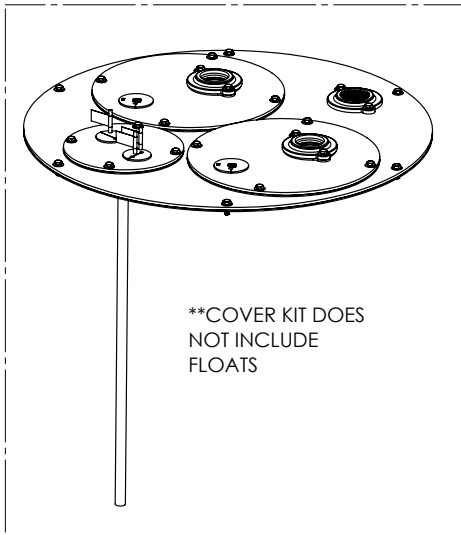

## 1103/LE52M (B10)

Liberty  
Pumps

**1100 SERIES****1103/LE52M (B10)**

<b>#</b>	<b>PART #</b>	<b>DESCRIPTION</b>	<b>QTY</b>	<b>Note</b>
1	K001203	10" INSPECTION COVER WITH FLOAT TREE (FLOATS NOT INCLUDED)	1	
2	K001202	30" X 36" BASIN, WITH CAST IRON INLET HUB	1	
3	K001201	1100 COVER KIT 3" DISCH 3" VENT	1	
4	LE52M	1/2 HP SEWAGE PUMP 230V, 10' POWER CORD	2	
5	K001391	3" DISCHARGE FLANGE KIT	2	
6	K001392	3" VENT FLANGE KIT	1	
7	4508000	2 1/2" STOPPER - SINGLE 5/16" HOLE	2	
8	45480A0	SINGLE HOLE STOPPER	1	
9	45480B0	2" DOUBLE HOLE STOPPER	1	
10	45220C0	GASKET TAPE	1	
11	50990A0	PIPE ASSEMBLY 2X3" 1100/700	2	