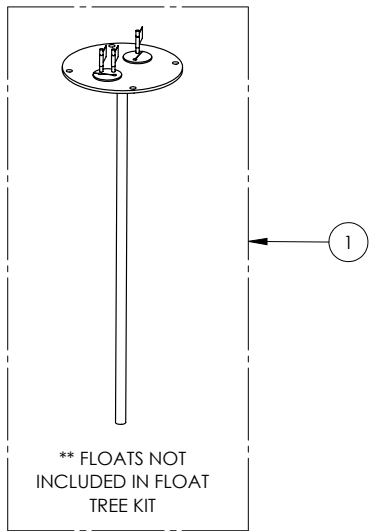

## 1103/LE52M (B10)

Liberty  
Pumps

**1100 SERIES****1103/LE52M (B10)**

<b>#</b>	<b>PART #</b>	<b>DESCRIPTION</b>	<b>QTY</b>	<b>Note</b>
1	K001203	10" INSPECTION COVER WITH FLOAT TREE (FLOATS NOT INCLUDED)	1	
2	K001202	30" X 36" BASIN, WITH CAST IRON INLET HUB	1	
3	K001201	1100 COVER KIT 3" DISCH 3" VENT	1	
4	LE52M	1/2 HP SEWAGE PUMP 230V, 10' POWER CORD	2	
5	K001391	3" DISCHARGE FLANGE KIT	2	
6	K001392	3" VENT FLANGE KIT	1	
7	4508000	2 1/2" STOPPER - SINGLE 5/16" HOLE	2	
8	45480A0	SINGLE HOLE STOPPER	1	
9	45480B0	2" DOUBLE HOLE STOPPER	1	
10	45220C0	GASKET TAPE	1	
11	50990A0	PIPE ASSEMBLY 2X3" 1100/700	2	