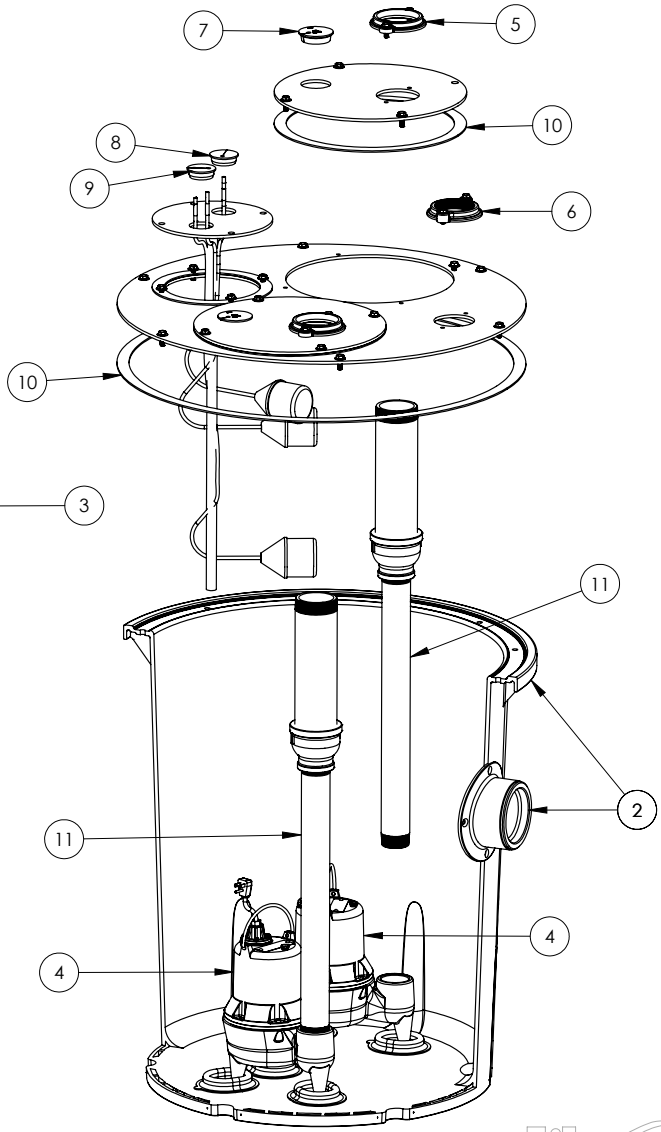

# 1100 SERIES

## 1103/LE52M (B10)

Liberty  
Pumps

**1100 SERIES****1103/LE52M (B10)**

<b>#</b>	<b>PART #</b>	<b>DESCRIPTION</b>	<b>QTY</b>	<b>Note</b>
1	K001203	10" INSPECTION COVER WITH FLOAT TREE (FLOATS NOT INCLUDED)	1	
2	K001202	30" X 36" BASIN, WITH CAST IRON INLET HUB	1	
3	K001201	1100 COVER KIT 3" DISCH 3" VENT	1	
4	LE52M	1/2 HP SEWAGE PUMP 230V, 10' POWER CORD	2	
5	K001391	3" DISCHARGE FLANGE KIT	2	
6	K001392	3" VENT FLANGE KIT	1	
7	4508000	2 1/2" STOPPER - SINGLE 5/16" HOLE	2	
8	45480A0	SINGLE HOLE STOPPER	1	
9	45480B0	2" DOUBLE HOLE STOPPER	1	
10	45220C0	GASKET TAPE	1	
11	50990A0	PIPE ASSEMBLY 2X3" 1100/700	2	

---

1103/LE52M (B10)

1103-LE52M\_B10-A

PAGE