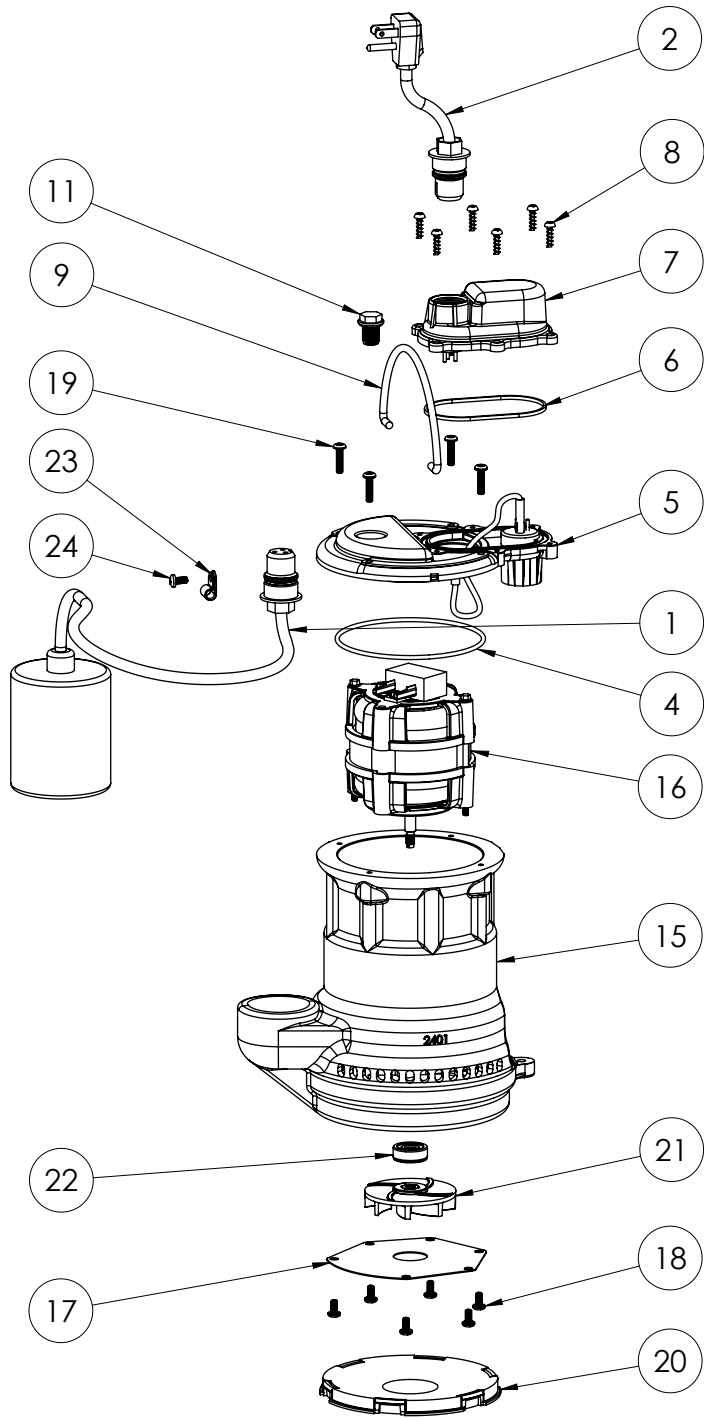

241 (B59)

241 (B59)

#	PART #	DESCRIPTION	QTY	Note
1	K001080	2405000 MECHANICAL SWITCH W/ QUICKPLUG	1	
2	K001010	POWER CORD, 115V, 10 FOOT CORD	1	
4	2357000	O-RING	1	[1]
5	240600G	MOTOR COVER, GREY	1	
6	K001046	SEALRING, CHAMBER COVER	1	
7	240700G	CHAMBER COVER, GREY	1	
8	8104200	#10 HILO X 5/8" STAINLESS STEEL SCREW	6	
9	K001082	HANDLE	1	
11	8089000	OIL PLUG, O-RING ASSEMBLY	1	
15	24230AJ	240 CAST IRON HOUSING	1	[1]
16	2415200	PSC MOTOR	1	[1]
17	24030A0	FLAT VOLUTE PLATE	1	
18	8092000	#10 - 24 x 3/8" SCREW	6	
19	8072000	#10 - 24 x 3/4" SCREW	4	
20	25020A0	SOLID BOTTOM PLUG	1	
21	2416000	IMPELLER	1	
22	K001254	3043000 5/16" SHAFT SEAL	1	[1]
23	8014000	CABLE CLAMP	1	
24	8082000	#10-24 x 3/8 EPOXY LOCK SCREW	1	

PART NOTES:

[1] - Part requires factory authorized service. Contact Liberty Pumps at 1-800-543-2550