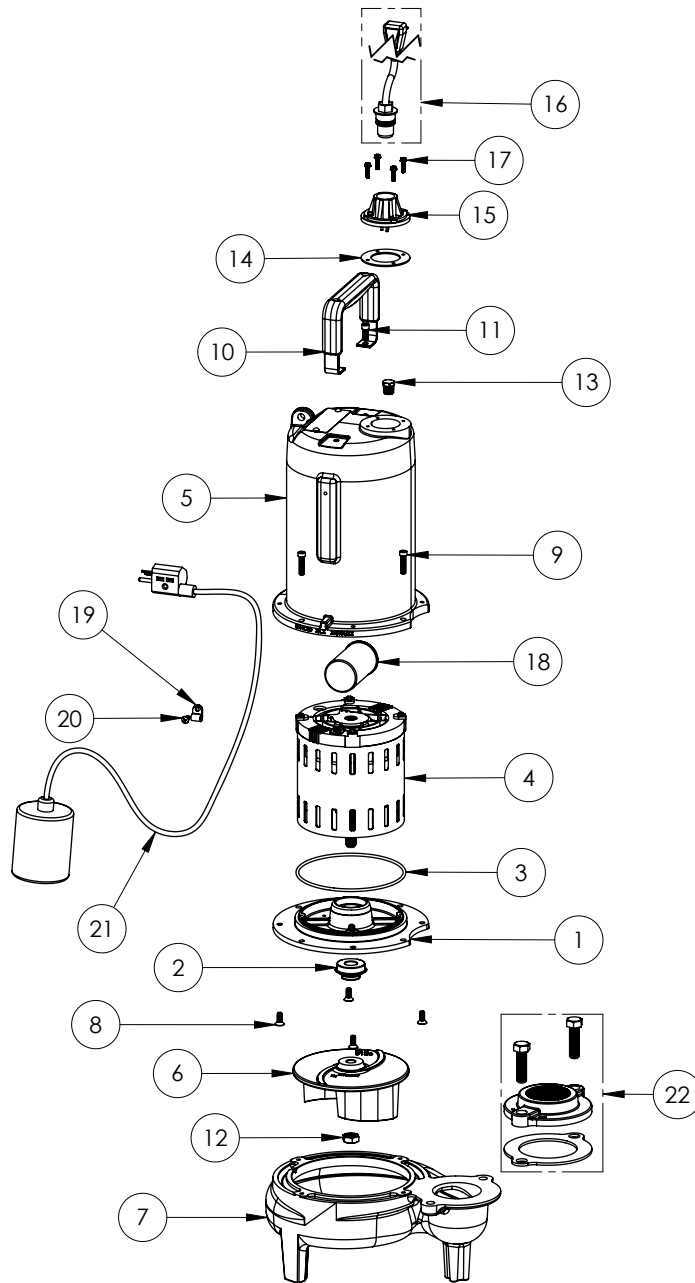

LE72A2-2 (B72)

**LE72A2-2****LE72A2-2 (B72)**

#	PART #	DESCRIPTION	QTY	Note
1	53260BR	MOTOR SUPPORT PLATE	1	
2	K001717	KIT, 5/8 UNITIZED 5120000 AND LIP SEAL 5860000	1	
3	5617000	O-RING	1	
4	5330000	MOTOR	1	[1]
5	531400R	MOTOR COVER	1	[1]
6	5130000	IMPELLER, CAST IRON	1	
7	531500R	VOLUTE HOUSING	1	
8	8018000	1/4-20 x 5/8 SLOTTED FLAT HEAD BOLT	4	
9	8091000	1/4-20 x 1 HEX SOCKET HEAD BOLT	4	
10	3411200	HANDLE	1	
11	8103000	SCREW 1/4-20x5/8" HX SKT SS	2	
12	8046000	1/2-20 HEX STAINLESS STEEL JAM NUT	1	
13	50710A0	PIPE PLUG, 1/4" HEX HD BRASS NPTF	1	
14	5060000	CORD PLATE GASKET	1	
15	5014000	CORD PLATE	1	
16	K001059	POWER CORD, 230V, 25 FOOT CORD	1	
17	8064000	#8-32 x 5/8 HEX WASHER HEAD SCREW	4	
18	51190F0	CAPACITOR	1	
19	8014000	CABLE CLAMP	1	
20	8082000	#10-24 x 3/8 EPOXY LOCK SCREW	1	
21	K001431	61140B0 PUMP SWITCH, 25' 230V	1	
22	K001221	2" DISCHARGE KIT	1	

**PART NOTES:**

[1] - Part requires factory authorized service. Contact Liberty Pumps at 1-800-543-2550