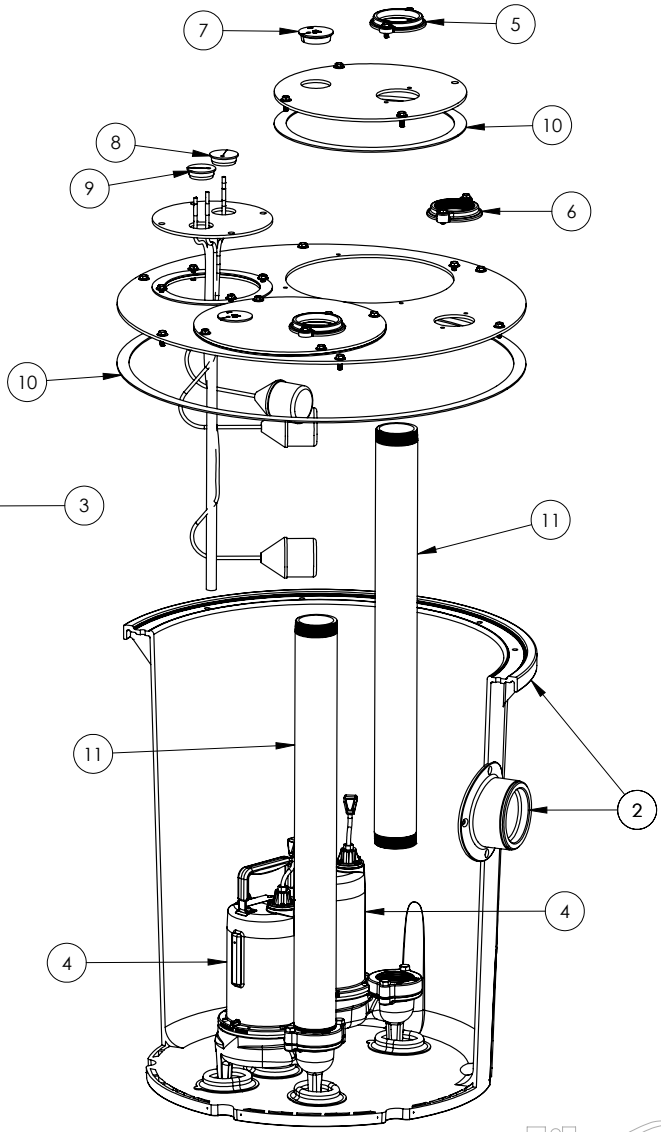

1100 SERIES

1103/LE73M (B10)

1100 SERIES**1103/LE73M (B10)**

#	PART #	DESCRIPTION	QTY	Note
1	K001203	10" INSPECTION COVER WITH FLOAT TREE (FLOATS NOT INCLUDED)	1	
2	K001202	30" X 36" BASIN, WITH CAST IRON INLET HUB	1	
3	K001201	1100 COVER KIT 3" DISCH 3" VENT	1	
4	LE73M3-2	3/4 HP SEWAGE PUMP 208-230V, 25' POWER CORD	2	
5	K001391	3" DISCHARGE FLANGE KIT	2	
6	K001392	3" VENT FLANGE KIT	1	
7	4508000	2 1/2" STOPPER - SINGLE 5/16" HOLE	2	
8	45480A0	SINGLE HOLE STOPPER	1	
9	45480B0	2" DOUBLE HOLE STOPPER	1	
10	45220C0	GASKET TAPE	1	
11	4067000	NIPPLE 3X36 SCH80 PVC	2	

1103/LE73M (B10)

1103-LE73M_B10-A

PAGE