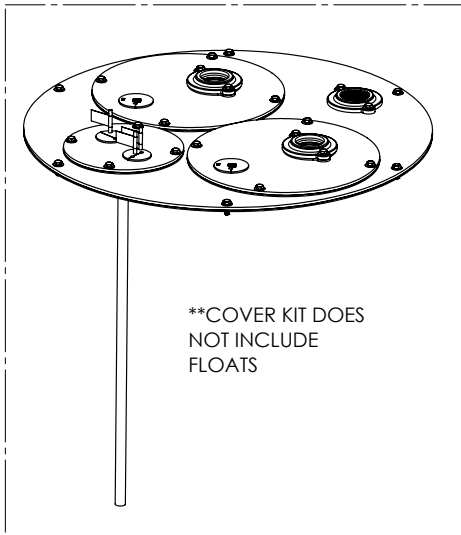

1100 SERIES

1103/LE73M (B10)

1100 SERIES**1103/LE73M (B10)**

#	PART #	DESCRIPTION	QTY	Note
1	K001203	10" INSPECTION COVER WITH FLOAT TREE (FLOATS NOT INCLUDED)	1	
2	K001202	30" X 36" BASIN, WITH CAST IRON INLET HUB	1	
3	K001201	1100 COVER KIT 3" DISCH 3" VENT	1	
4	LE73M3-2	3/4 HP SEWAGE PUMP 208-230V, 25' POWER CORD	2	
5	K001391	3" DISCHARGE FLANGE KIT	2	
6	K001392	3" VENT FLANGE KIT	1	
7	4508000	2 1/2" STOPPER - SINGLE 5/16" HOLE	2	
8	45480A0	SINGLE HOLE STOPPER	1	
9	45480B0	2" DOUBLE HOLE STOPPER	1	
10	45220C0	GASKET TAPE	1	
11	4067000	NIPPLE 3X36 SCH80 PVC	2	

1103/LE73M (B10)

1103-LE73M_B10-A

PAGE