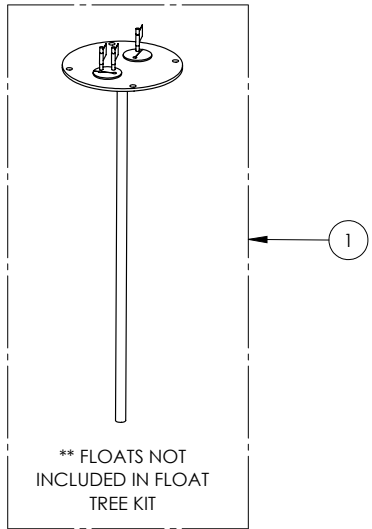

1100 SERIES

1103/LE73M (B10)

1100 SERIES**1103/LE73M (B10)**

#	PART #	DESCRIPTION	QTY	Note
1	K001203	10" INSPECTION COVER WITH FLOAT TREE (FLOATS NOT INCLUDED)	1	
2	K001202	30" X 36" BASIN, WITH CAST IRON INLET HUB	1	
3	K001201	1100 COVER KIT 3" DISCH 3" VENT	1	
4	LE73M3-2	3/4 HP SEWAGE PUMP 208-230V, 25' POWER CORD	2	
5	K001391	3" DISCHARGE FLANGE KIT	2	
6	K001392	3" VENT FLANGE KIT	1	
7	4508000	2 1/2" STOPPER - SINGLE 5/16" HOLE	2	
8	45480A0	SINGLE HOLE STOPPER	1	
9	45480B0	2" DOUBLE HOLE STOPPER	1	
10	45220C0	GASKET TAPE	1	
11	4067000	NIPPLE 3X36 SCH80 PVC	2	

1103/LE73M (B10)

1103-LE73M_B10-A

PAGE