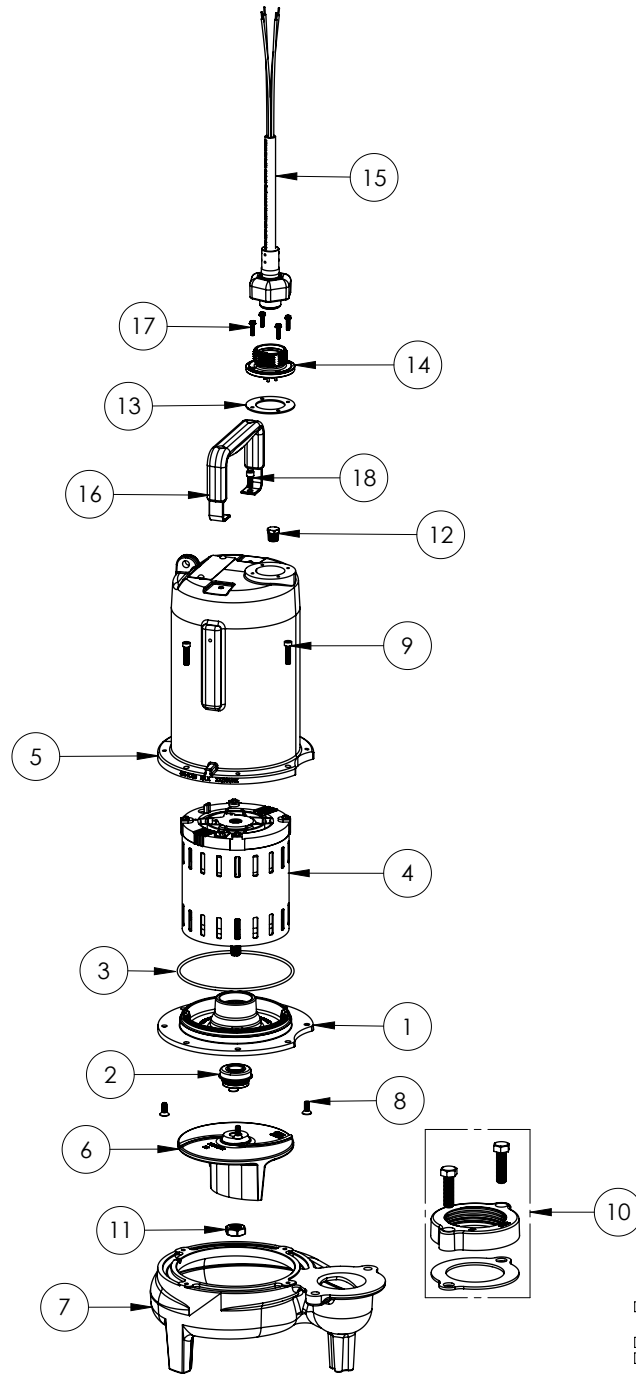

LE105M3-2 (B72)

**LE105M3-2****LE105M3-2 (B72)**

#	PART #	DESCRIPTION	QTY	Note
1	53260BR	MOTOR SUPPORT PLATE	1	
2	K001717	KIT, 5/8 UNITIZED 5120000 AND LIP SEAL 5860000	1	
3	5617000	O-RING	1	
4	5334000	MOTOR LE105 3PHASE	1	
5	531400R	MOTOR COVER	1	[1]
6	K001486	5131000 IMPELLER KIT, INCLUDES 1/2" JAM NUT	1	
7	531500R	VOLUTE HOUSING	1	
8	8018000	1/4-20 x 5/8 SLOTTED FLAT HEAD BOLT	4	
9	8091000	1/4-20 x 1 HEX SOCKET HEAD BOLT	4	
10	K001222	3" DISCHARGE KIT	1	
11	8046000	1/2-20 HEX STAINLESS STEEL JAM NUT	1	
12	5071000	BRASS OIL PLUG	1	
13	5060000	CORD PLATE GASKET	1	
14	5629000	CORDPLATE	1	
15	K001357	POWER CORD, 25FT	1	
16	3411200	HANDLE	1	
17	8064000	#8-32 x 5/8 HEX WASHER HEAD SCREW	4	
18	8103000	SCREW 1/4-20x5/8" HX SKT SS	2	

**PART NOTES:**

[1] - Part requires factory authorized service. Contact Liberty Pumps at 1-800-543-2550