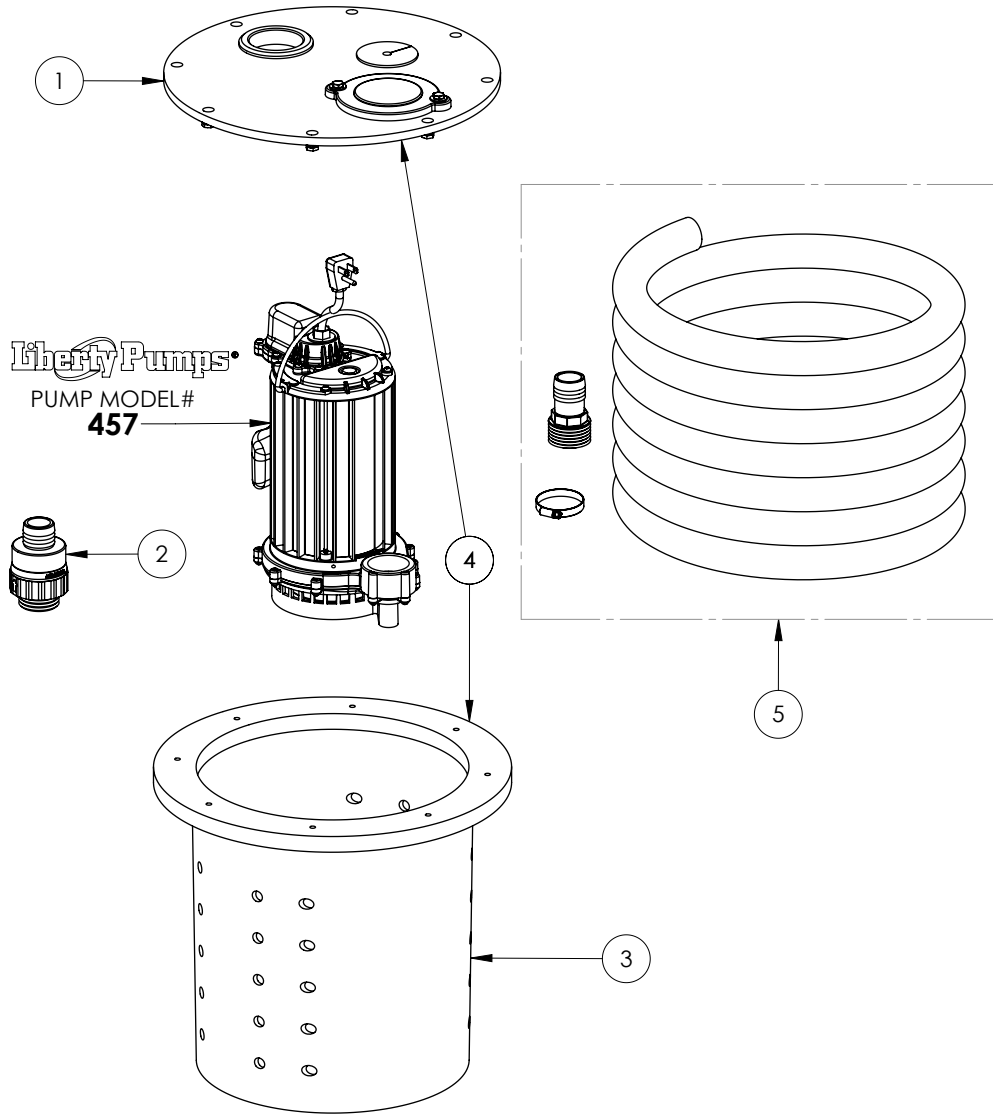

CSP-457 (B59)

CSP-457**CSP-457 (B59)**

#	PART #	DESCRIPTION	QTY	Note
1	K001556	COVER, CSP WITH HRDWR/GASKET	1	
2	K001314	THREADED CHECK VALVE 1-1/2" NPT, 5695200	1	
3	4351000	CRAWL SPACE BASIN	1	
4	K001308	KIT, CRAWL SPACE BASIN AND COVER	1	
5	DHK-24	DISCHARGE HOSE KIT 1.25" X 24'	1	