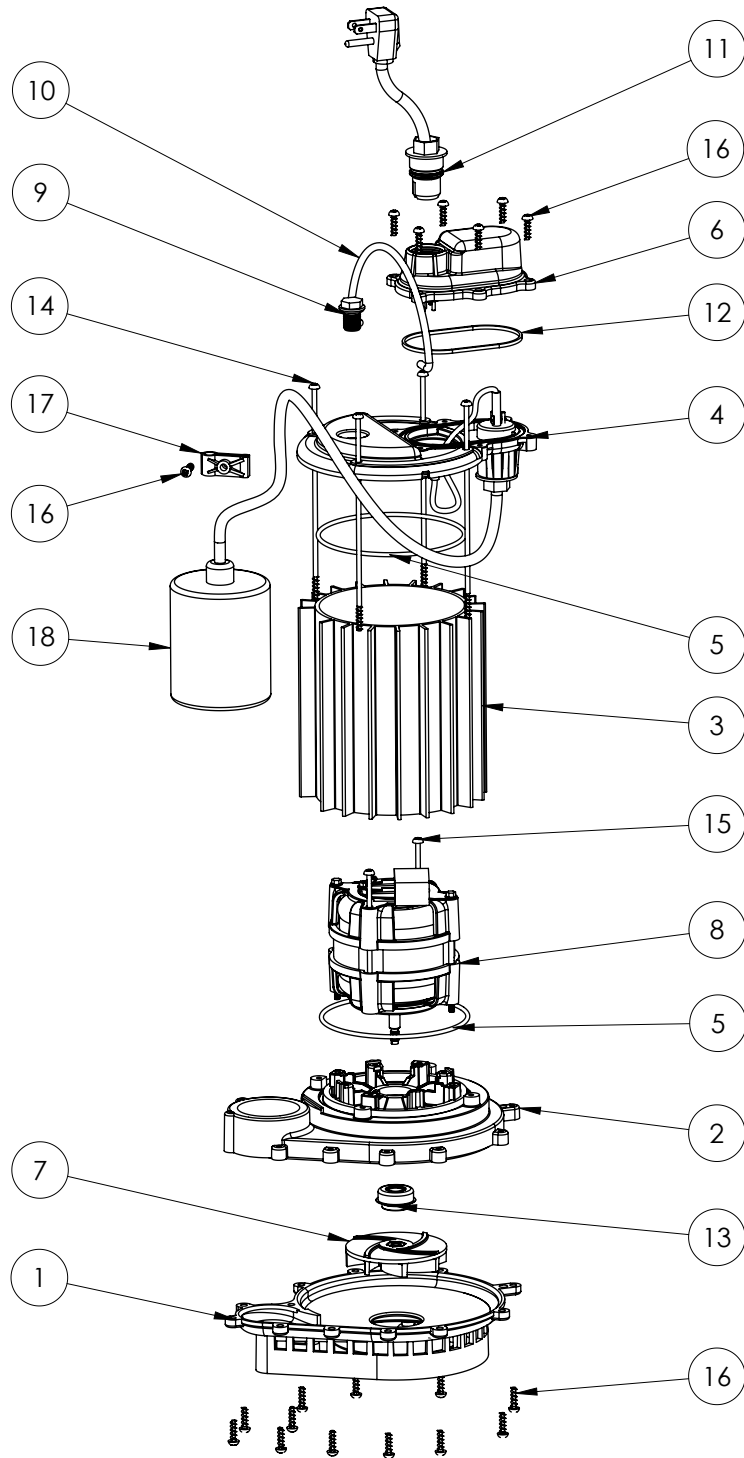

231 (B38)

231 (B38)

#	PART #	DESCRIPTION	QTY	Note
1	233600B	BASE WITH VOLUTE ASSEMBLY	1	
2	23310AB	MOTOR SUPPORT PLATE	1	[1]
3	230700S	MOTOR HOUSING	1	[1]
4	240600B	MOTOR COVER	1	
5	2357000	O-RING	2	[1]
6	240700B	CHAMBER COVER	1	
7	K001331	IMPELLER	1	
8	2415200	PSC MOTOR	1	[1]
9	8089000	OIL PLUG, O-RING ASSEMBLY	1	
10	K001082	HANDLE	1	
11	K001010	POWER CORD, 115V, 10 FOOT CORD	1	
12	K001046	SEALRING, CHAMBER COVER	1	
13	2309000	5/16 SHAFT SEAL	1	
14	8042200	#10 x 6-1/2 STAINLESS STEEL SCREW	4	[1]
15	8149000	#10 x 3-3/4 POLYFAST SCREW	2	[1]
16	8104200	#10 HILO X 5/8" STAINLESS STEEL SCREW	19	
17	2319000	CLAMP, SWITCH CORD	1	
18	K001080	2405000 MECHANICAL SWITCH W/ QUICKPLUG	1	

PART NOTES:

[1] - Part requires factory authorized service. Contact Liberty Pumps at 1-800-543-2550