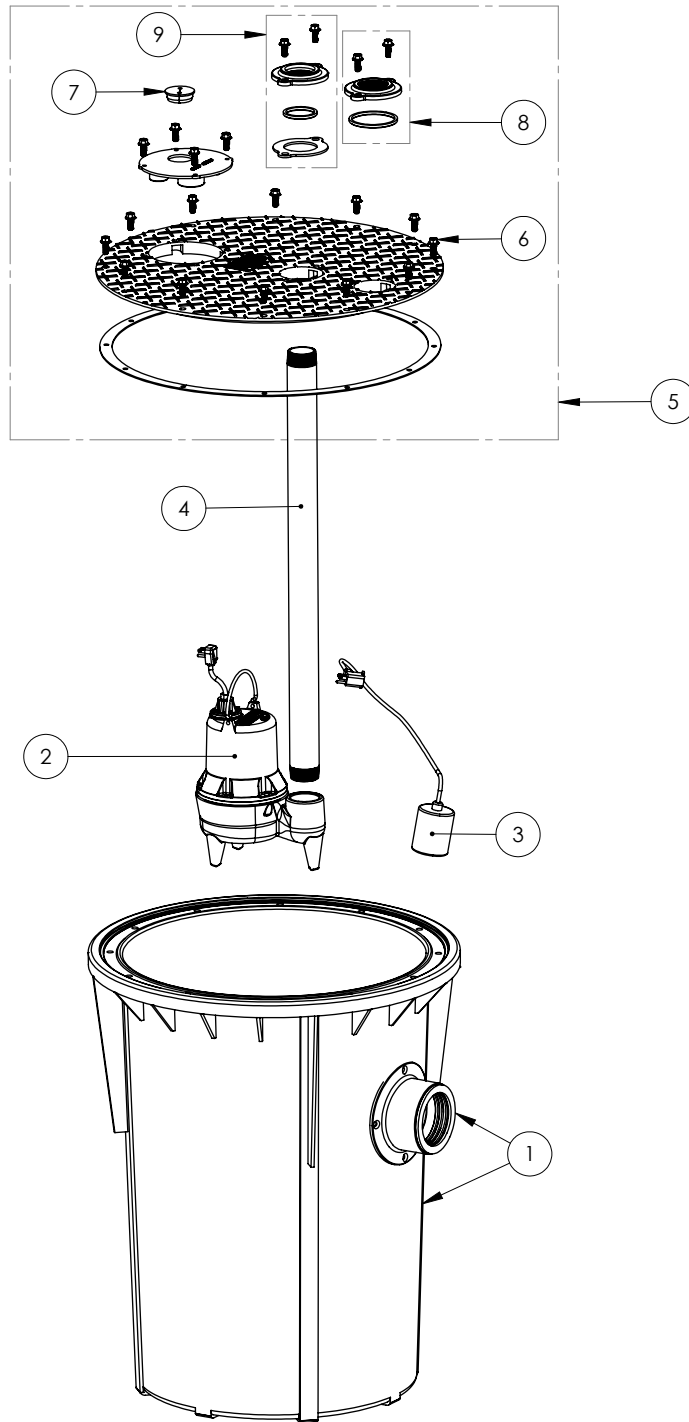

700 SERIES

702/LE51A-2 (B10)

700 SERIES**702/LE51A-2 (B10)**

#	PART #	DESCRIPTION	QTY	Note
1	K001199	700 SERIES TANK AND CAST IRON HUB KIT	1	
2	LE51A	1/2 HP 2" SOLIDS HANDLING SEWAGE PUMP	1	
3	K001004	61130B0, 25' PUMP SWITCH KIT	1	
4	4068000	NIPPLE 2x36 PVC SCH 80	1	
5	K001217	700 SERIES COVER ASSEMBLY	1	
6	1176000	SCREW FLANGE HEAD 3/8"-16	20	
7	45480B0	2" DOUBLE HOLE STOPPER	1	
8	K001390	2" VENT FLANGE KIT	1	
9	K001389	2" DISCHARGE FLANGE KIT	1	