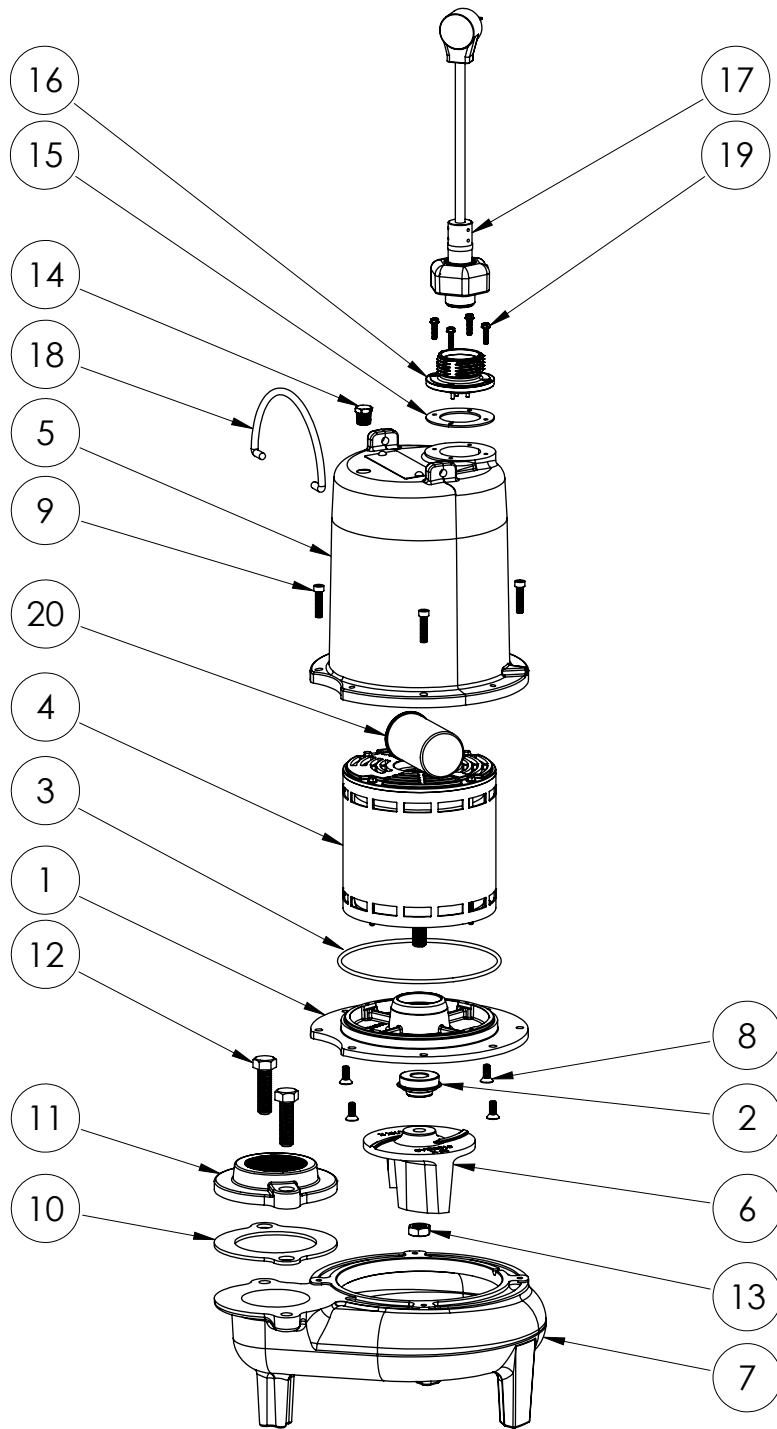

LEH102M2-2 (B61)

LEH102M2-2B61

**LEH102M2-2****LEH102M2-2 (B61)**

#	PART #	DESCRIPTION	QTY	Note
1	532600R	MOTOR SUPPORT PLATE	1	
2	K001717	KIT, 5/8 UNITIZED 5120000 AND LIP SEAL 5860000	1	
3	5617000	O-RING	1	
4	5339000	MOTOR	1	
5	531400R	MOTOR COVER	1	[1]
6	K001488	51300A0 IMPELLER KIT, INCLUDES 1/2" JAM NUT	1	
7	531500R	VOLUTE HOUSING	1	
8	8018000	1/4-20 x 5/8 SLOTTED FLAT HEAD BOLT	4	
9	8091000	1/4-20 x 1 HEX SOCKET HEAD BOLT	4	
10	5129000	FLANGE GASKET, FITS 2" OR 3"	1	
11	K001221	2" DISCHARGE KIT	1	
12	8037000	1/2-13 x 1-3/4 STAINLESS STEEL BOLT	2	
13	8046000	1/2-20 HEX STAINLESS STEEL JAM NUT	1	
14	5071000	BRASS OIL PLUG	1	
15	5060000	CORD PLATE GASKET	1	
16	K001216	5619000, CORDPLATE	1	
17	K001197	POWER CORD, 230V, 25 FOOT CORD	1	
18	K001095	STAINLESS STEEL HANDLE	1	
19	8064000	#8-32 x 5/8 HEX WASHER HEAD SCREW	4	
20	51960A0	CAPACITOR	1	

**PART NOTES:**

[1] - Part requires factory authorized service. Contact Liberty Pumps at 1-800-543-2550