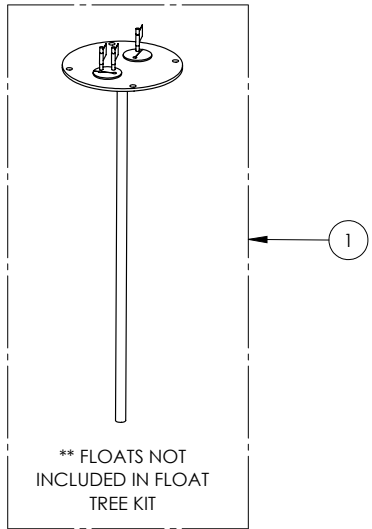

1100 SERIES

1103/LE52M (B10)

**1100 SERIES****1103/LE52M (B10)**

<b>#</b>	<b>PART #</b>	<b>DESCRIPTION</b>	<b>QTY</b>	<b>Note</b>
1	K001203	10" INSPECTION COVER WITH FLOAT TREE (FLOATS NOT INCLUDED)	1	
2	K001202	30" X 36" BASIN, WITH CAST IRON INLET HUB	1	
3	K001201	1100 COVER KIT 3" DISCH 3" VENT	1	
4	LE52M	1/2 HP SEWAGE PUMP 230V, 10' POWER CORD	2	
5	K001391	3" DISCHARGE FLANGE KIT	2	
6	K001392	3" VENT FLANGE KIT	1	
7	4508000	2 1/2" STOPPER - SINGLE 5/16" HOLE	2	
8	45480A0	SINGLE HOLE STOPPER	1	
9	45480B0	2" DOUBLE HOLE STOPPER	1	
10	45220C0	GASKET TAPE	1	
11	50990A0	PIPE ASSEMBLY 2X3" 1100/700	2	

---

1103/LE52M (B10)

1103-LE52M\_B10-A

PAGE