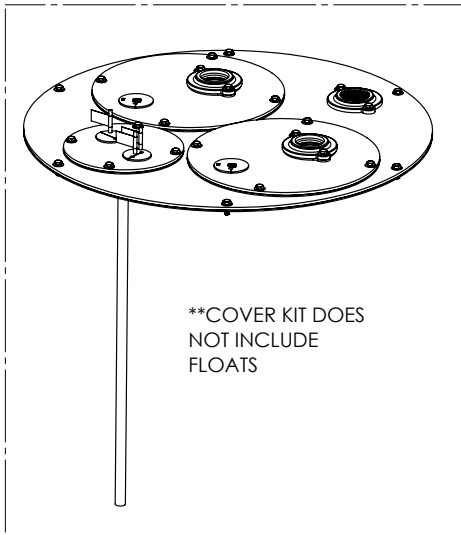

1100 SERIES

1103/LE52M (B10)

**1100 SERIES****1103/LE52M (B10)**

<b>#</b>	<b>PART #</b>	<b>DESCRIPTION</b>	<b>QTY</b>	<b>Note</b>
1	K001203	10" INSPECTION COVER WITH FLOAT TREE (FLOATS NOT INCLUDED)	1	
2	K001202	30" X 36" BASIN, WITH CAST IRON INLET HUB	1	
3	K001201	1100 COVER KIT 3" DISCH 3" VENT	1	
4	LE52M	1/2 HP SEWAGE PUMP 230V, 10' POWER CORD	2	
5	K001391	3" DISCHARGE FLANGE KIT	2	
6	K001392	3" VENT FLANGE KIT	1	
7	4508000	2 1/2" STOPPER - SINGLE 5/16" HOLE	2	
8	45480A0	SINGLE HOLE STOPPER	1	
9	45480B0	2" DOUBLE HOLE STOPPER	1	
10	45220C0	GASKET TAPE	1	
11	50990A0	PIPE ASSEMBLY 2X3" 1100/700	2	

---

1103/LE52M (B10)

1103-LE52M\_B10-A

PAGE