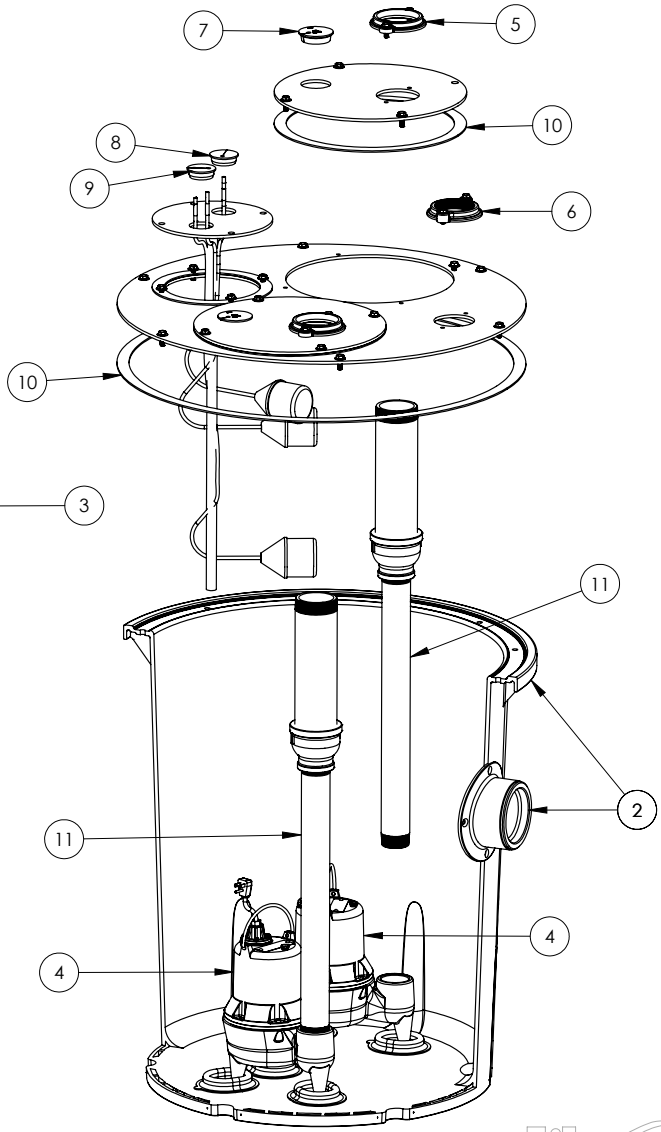

1100 SERIES

1103/LE52M (B10)

**1100 SERIES****1103/LE52M (B10)**

<b>#</b>	<b>PART #</b>	<b>DESCRIPTION</b>	<b>QTY</b>	<b>Note</b>
1	K001203	10" INSPECTION COVER WITH FLOAT TREE (FLOATS NOT INCLUDED)	1	
2	K001202	30" X 36" BASIN, WITH CAST IRON INLET HUB	1	
3	K001201	1100 COVER KIT 3" DISCH 3" VENT	1	
4	LE52M	1/2 HP SEWAGE PUMP 230V, 10' POWER CORD	2	
5	K001391	3" DISCHARGE FLANGE KIT	2	
6	K001392	3" VENT FLANGE KIT	1	
7	4508000	2 1/2" STOPPER - SINGLE 5/16" HOLE	2	
8	45480A0	SINGLE HOLE STOPPER	1	
9	45480B0	2" DOUBLE HOLE STOPPER	1	
10	45220C0	GASKET TAPE	1	
11	50990A0	PIPE ASSEMBLY 2X3" 1100/700	2	

---

1103/LE52M (B10)

1103-LE52M\_B10-A

PAGE