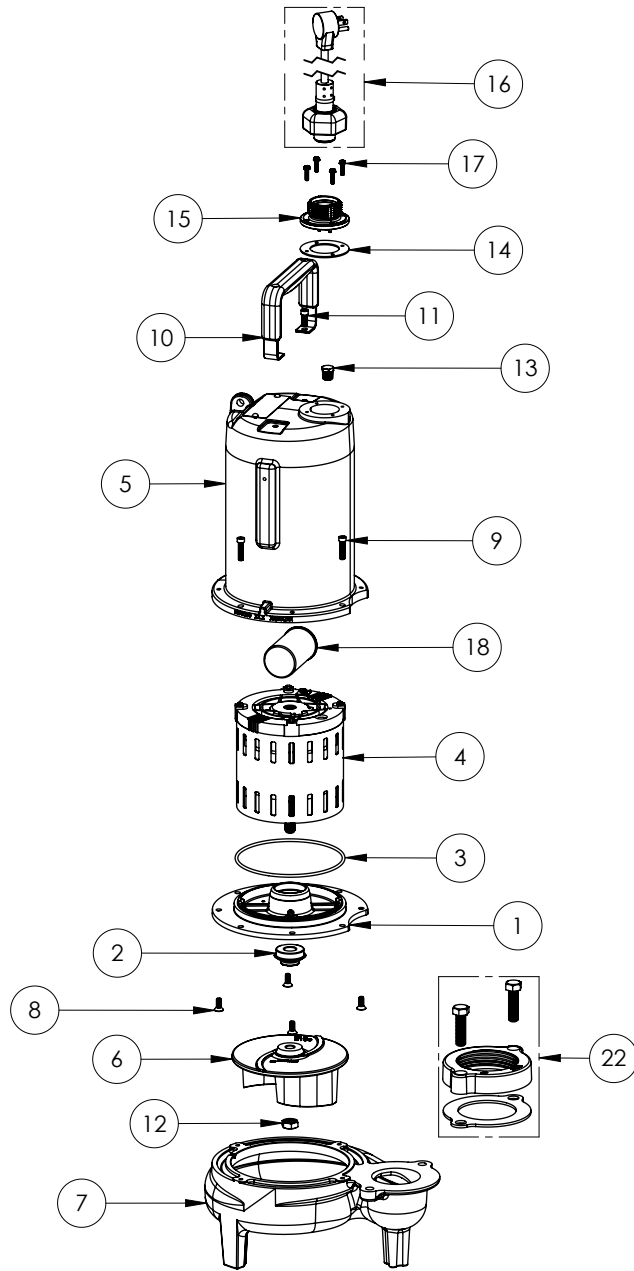

LE71M3-3 (B72)

LE71M3-3**LE71M3-3 (B72)**

#	PART #	DESCRIPTION	QTY	Note
1	53260BR	MOTOR SUPPORT PLATE	1	
2	K001717	KIT, 5/8 UNITIZED 5120000 AND LIP SEAL 5860000	1	
3	5617000	O-RING	1	
4	5329000	MOTOR	1	[1]
5	531400R	MOTOR COVER	1	[1]
6	5130000	IMPELLER, CAST IRON	1	
7	531500R	VOLUTE HOUSING	1	
8	8018000	1/4-20 x 5/8 SLOTTED FLAT HEAD BOLT	4	
9	8091000	1/4-20 x 1 HEX SOCKET HEAD BOLT	4	
10	3411200	HANDLE	1	
11	8103000	SCREW 1/4-20x5/8" HX SKT SS	2	
12	8046000	1/2-20 HEX STAINLESS STEEL JAM NUT	1	
13	50710A0	PIPE PLUG, 1/4" HEX HD BRASS NPTF	1	
14	5060000	CORD PLATE GASKET	1	
15	5014000	CORD PLATE	1	
16	K001432	POWER CORD 58900C0, 115V, 35 FT.	1	
17	8064000	#8-32 x 5/8 HEX WASHER HEAD SCREW	4	
18	51190F0	CAPACITOR	1	
22	K001222	3" DISCHARGE KIT	1	

PART NOTES:

[1] - Part requires factory authorized service. Contact Liberty Pumps at 1-800-543-2550