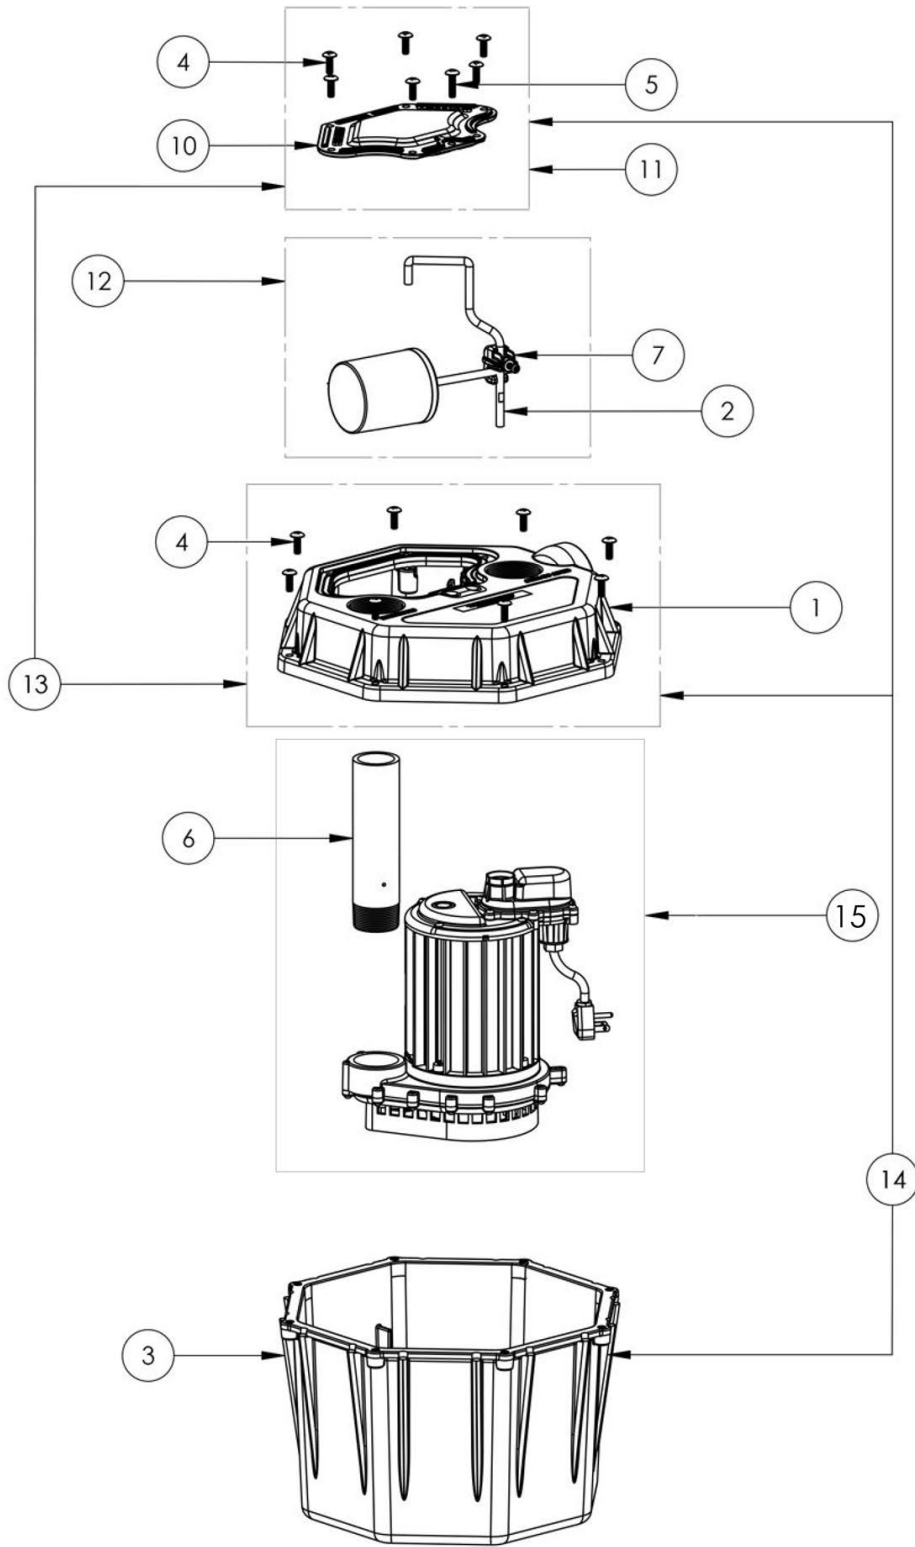

404L

404L (B51)

404L**404L (B51)**

#	PART #	DESCRIPTION	QTY	Note
1	53230CG	404L COVER 2" INLET 2" VENT 2" DISCHARGE	1	
2	5360000	404/405 QUICK TREE FLOAT ROD	1	
3	K001153	404 TANK	1	
4	8156000	TRUSS HD, 1/4-20X3/4 18-8 SCREW	14	
5	8157000	TRUSS HD 1/4-20 X 1 18-8 SCREW	1	
6	40500A0	TOE NIPPLE PVC SCH 80 7.125 IN	1	
7	5045000	FLOAT SUPPORT CLAMP 10-24	1	
10	532400B	ACCESS COVER	1	[1]
11	K001151	ACCESS COVER KIT, INCLUDES HARDWARE	1	
12	K001155	SWITCH TREE KIT	1	
13	K001167	COVER KIT, INCLUDES ACCESS COVER AND HARDWARE	1	
14	K001188	TANK, COVER, ACCESS COVER AND HARDWARE	1	
15	4029BB0	PUMP AND DISCHARGE PIPE	1	[2]

PART NOTES:

- [1] - Part requires factory authorized service. Contact Liberty Pumps at 1-800-543-2550
[2] - [clickhere](#) for 4029BB0 pump assembly