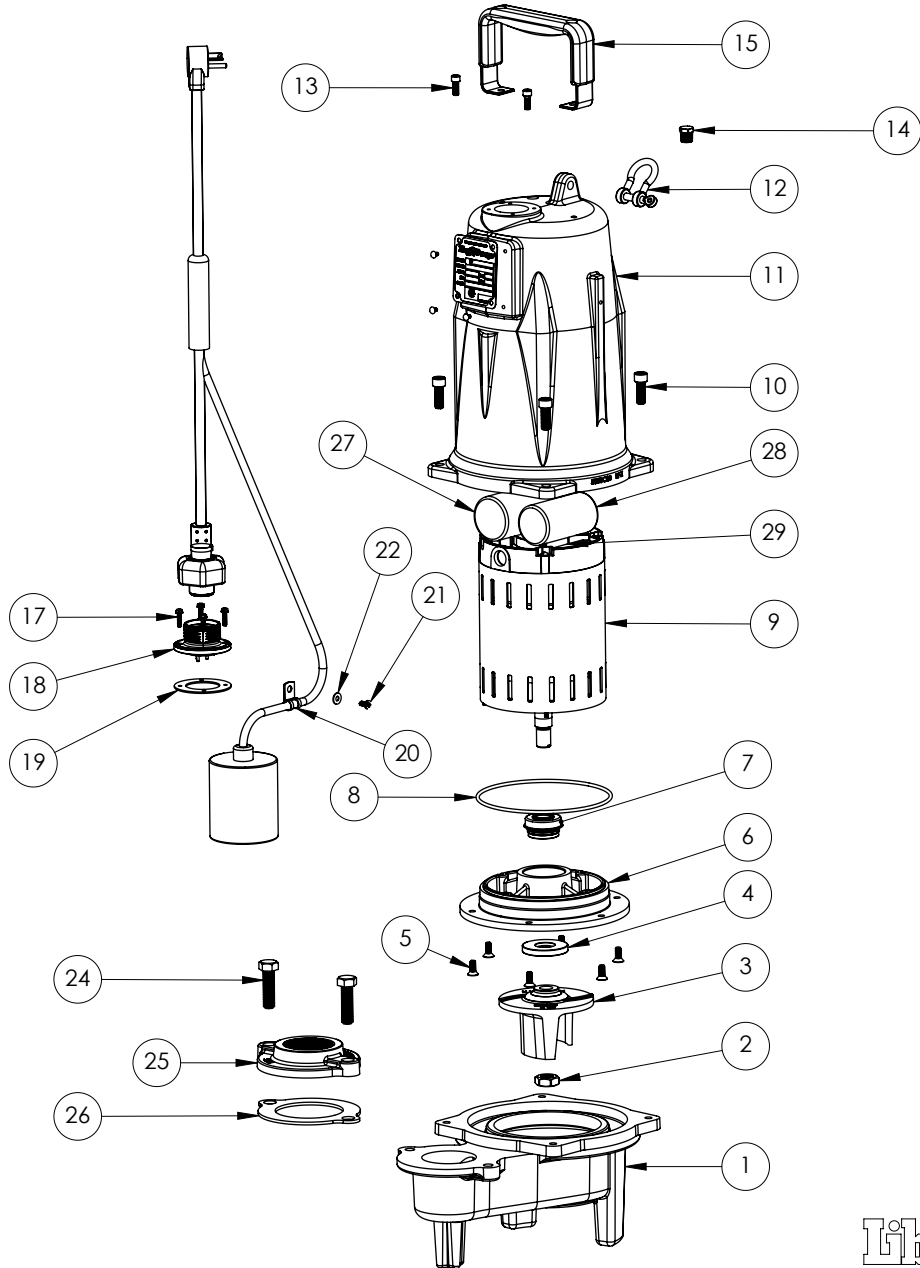

LEH152A2-5-Y (C01)

LEH152A2-5-Y

LEH152A2-5-Y (C01)

#	PART #	DESCRIPTION	QTY	Note
1	58730AR	LEH150 SERIES VOLUTE	1	
2	5887000	NUT, JAM, 5/8-18 HEX S.S.	1	
3	K001323	IMPELLER, CAST IRON, INCLUDES 5887000	1	
4	5618000	DOUBLE LIP SEAL	1	
5	8018000	1/4-20 x 5/8 SLOTTED FLAT HEAD BOLT	6	
6	5851000	MOTOR PLATE	1	
7	5633000	3/4" UNITIZED SHAFT SEAL	1	[1]
8	5617000	O-RING	1	
9	5883000	MOTOR 2HP 230V 1PH 2 POLE LEH (KIT, MTR REPLACE K001665)	1	[1]
10	5862000	BOLT, 3/8-16X1 SHCS SS	4	
11	5850000	MOTOR COVER	1	
12	5611000	SHACKLE	1	
13	8103000	SCREW 1/4-20x5/8" HX SKT SS	2	
14	50710A0	PIPE PLUG, 1/4" HEX HD BRASS NPTF	1	
15	5613000	HANDLE	1	
17	8064000	#8-32 x 5/8 HEX WASHER HEAD SCREW	4	
18	K001216	5619000, CORDPLATE	1	
19	5060000	CORD PLATE GASKET	1	
20	5630000	CABLE CLAMP S.S.	1	
21	8082000	#10-24 x 3/8 EPOXY LOCK SCREW	1	
22	8141000	WASHER, #10 X 1/2 SS	1	
24	8037000	1/2-13 x 1-3/4 STAINLESS STEEL BOLT	2	
25	K001221	2" DISCHARGE KIT	1	
26	5129000	FLANGE GASKET, FITS 2" OR 3"	1	
27	K001227	START CAPACITOR	1	
28	K001228	RUN CAPACITOR	1	
29	K001229	START SWITCH	1	

PART NOTES:

[1] - Part requires factory authorized service. Contact Liberty Pumps at 1-800-543-2550