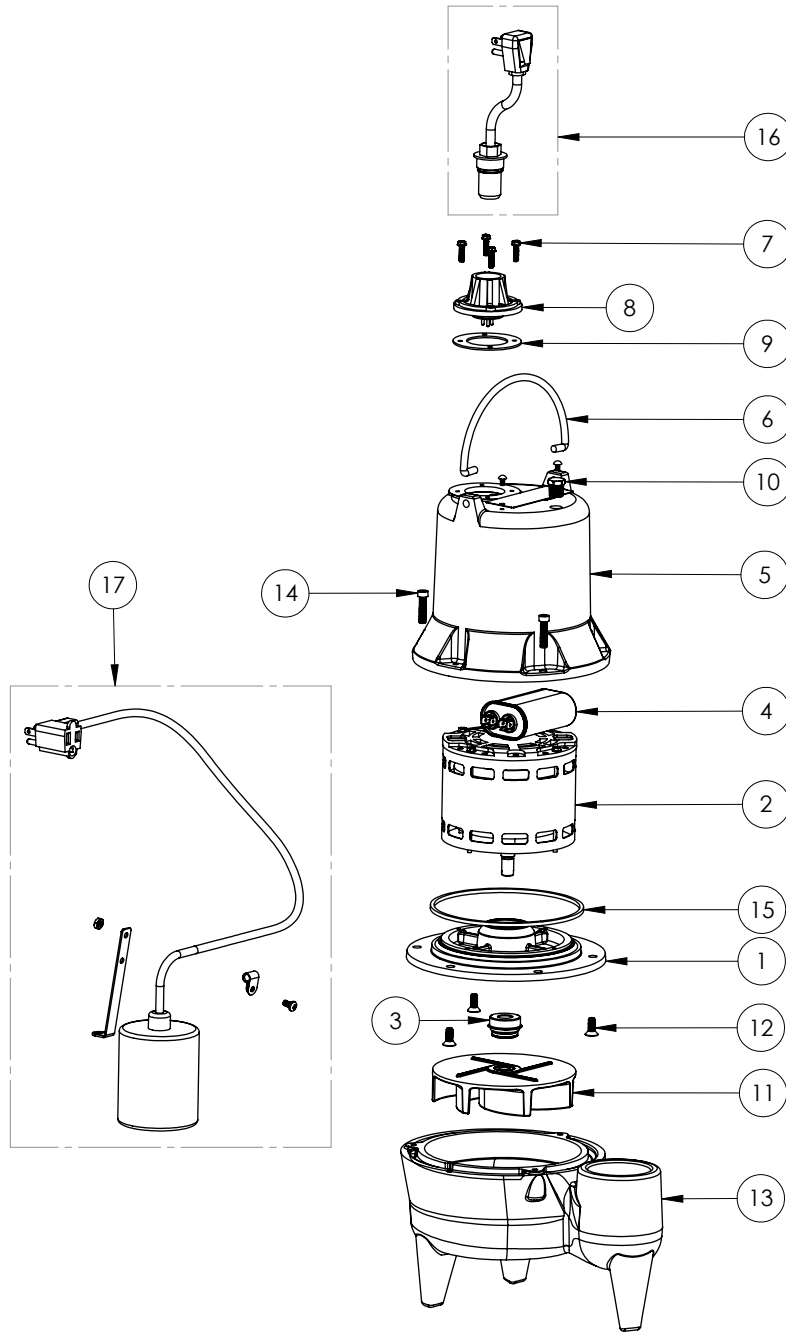

LE41AC-2

LE41AC-2 (B41)

LE41AC-2**LE41AC-2 (B41)**

#	PART #	DESCRIPTION	QTY	Note
1	509200R	MOTOR SUPPORT PLATE	1	[1]
2	51972A0	MOTOR 1/2HP WITH BALL BEARING	1	[1]
3	50980A0	1/2 INCH UNITIZED SEAL	1	[1]
4	51930E0	CAPACITOR	1	
5	527800R	MOTOR CAP	1	[1]
6	K001095	STAINLESS STEEL HANDLE	1	
7	8064000	#8-32 x 5/8 HEX WASHER HEAD SCREW	4	
8	5014000	CORD PLATE	1	
9	5060000	CORD PLATE GASKET	1	
10	50710A0	PIPE PLUG, 1/4" HEX HD BRASS NPTF	1	
11	K001163	IMPELLER	1	
12	8018000	1/4-20 x 5/8 SLOTTED FLAT HEAD BOLT	3	
13	545200R	VOLUTE	1	[1]
14	8091000	1/4-20 x 1 HEX SOCKET HEAD BOLT	3	
15	5066000	SEALRING, MOTOR COVER, #254S	1	[1]
16	K001061	POWER CORD, 115V, 25FT	1	
17	K001004	61130B0, 25' PUMP SWITCH KIT	1	

PART NOTES:

[1] - Part requires factory authorized service. Contact Liberty Pumps at 1-800-543-2550