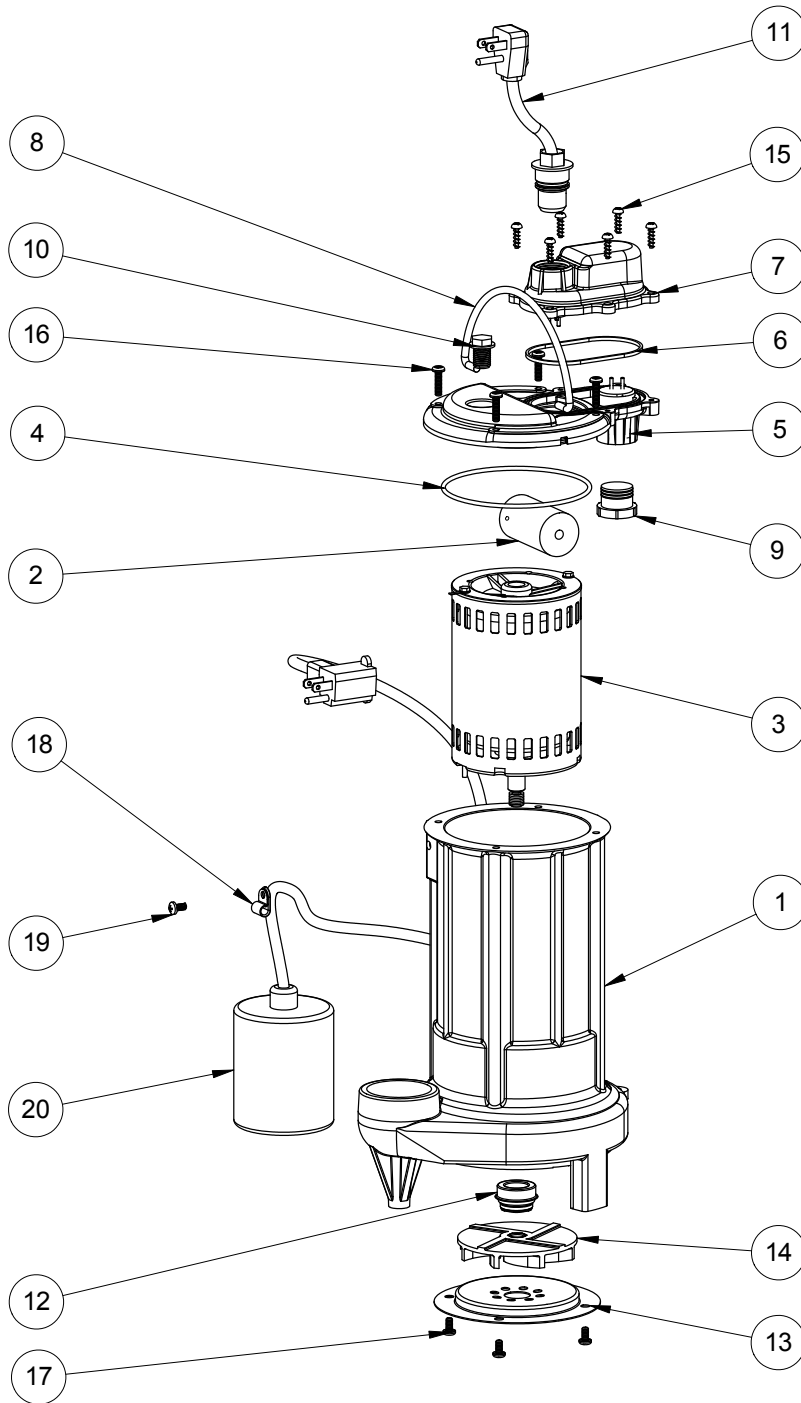

283 (B10)

## 283 (B10)

#	PART #	DESCRIPTION	QTY	Note
1	25160AG	CAST IRON HOUSING WITH HOLE	1	
2	25200B0	CAPACITOR	1	[1]
3	2517000	MOTOR, .8 HP	1	
4	2357000	O-RING	1	[1]
5	240600G	MOTOR COVER, GREY	1	
6	K001046	SEALRING, CHAMBER COVER	1	
7	240700G	CHAMBER COVER, GREY	1	
8	K001082	HANDLE	1	
9	8105000	PROTECTIVE CAP	1	
10	8089000	OIL PLUG, O-RING ASSEMBLY	1	
11	K001010	POWER CORD, 115V, 10 FOOT CORD	1	
12	5098000	1/2 INCH UNITIZED SEAL	1	
13	2414000	280 SERIES STAMPING INLET	1	
14	K001091	280 SERIES IMPELLER KIT	1	
15	8104200	#10 HILO X 5/8" STAINLESS STEEL SCREW	6	
16	8072000	#10 - 24 x 3/4" SCREW	4	
17	8092000	#10 - 24 x 3/8" SCREW	4	
18	8014000	CABLE CLAMP	1	
19	8082000	#10-24 x 3/8 EPOXY LOCK SCREW	1	
20	K001170	PUMP SWITCH, 10FT.	1	

**PART NOTES:**

[1] - Part requires factory authorized service. Contact Liberty Pumps at 1-800-543-2550