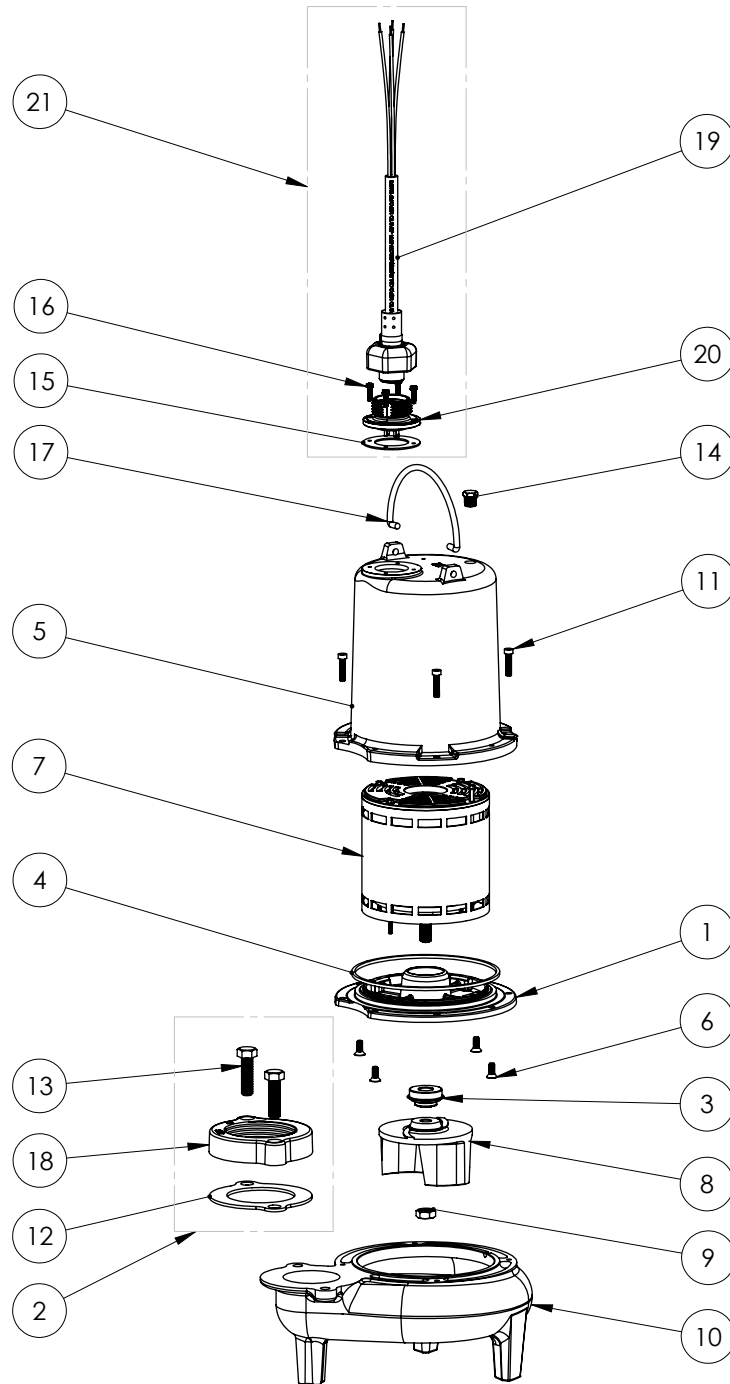

LEH103M3-2 (B25)

LEH103M3-2**LEH103M3-2 (B25)**

#	PART #	DESCRIPTION	QTY	Note
1	510100R	MOTOR SUPPORT PLATE	1	
2	K001222	3" DISCHARGE KIT	1	
3	K001717	KIT, 5/8 UNITIZED 5120000 AND LIP SEAL 5860000	1	
4	5107000	MOTOR COVER SEALRING	1	[1]
5	527700R	MOTOR COVER	1	
6	8018000	1/4-20 x 5/8 SLOTTED FLAT HEAD BOLT	4	
7	5338000	MOTOR	1	
8	K001488	51300A0 IMPELLER KIT, INCLUDES 1/2" JAM NUT	1	
9	8046000	1/2-20 HEX STAINLESS STEEL JAM NUT	1	
10	510200R	VOLUTE HOUSING	1	
11	8091000	1/4-20 x 1 HEX SOCKET HEAD BOLT	4	
12	5129000	FLANGE GASKET, FITS 2" OR 3"	1	
13	8037000	1/2-13 x 1-3/4 STAINLESS STEEL BOLT	2	
14	5071000	BRASS OIL PLUG	1	
15	5060000	CORD PLATE GASKET	1	
16	8064000	#8-32 x 5/8 HEX WASHER HEAD SCREW	4	
17	K001095	STAINLESS STEEL HANDLE	1	
18	K001222	3" DISCHARGE KIT	1	
19	K001357	POWER CORD, 25FT	1	
20	5629000	CORDPLATE	1	
21	K001150	25FT POWER CORD ASSY KIT	1	

PART NOTES:

[1] - Part requires factory authorized service. Contact Liberty Pumps at 1-800-543-2550