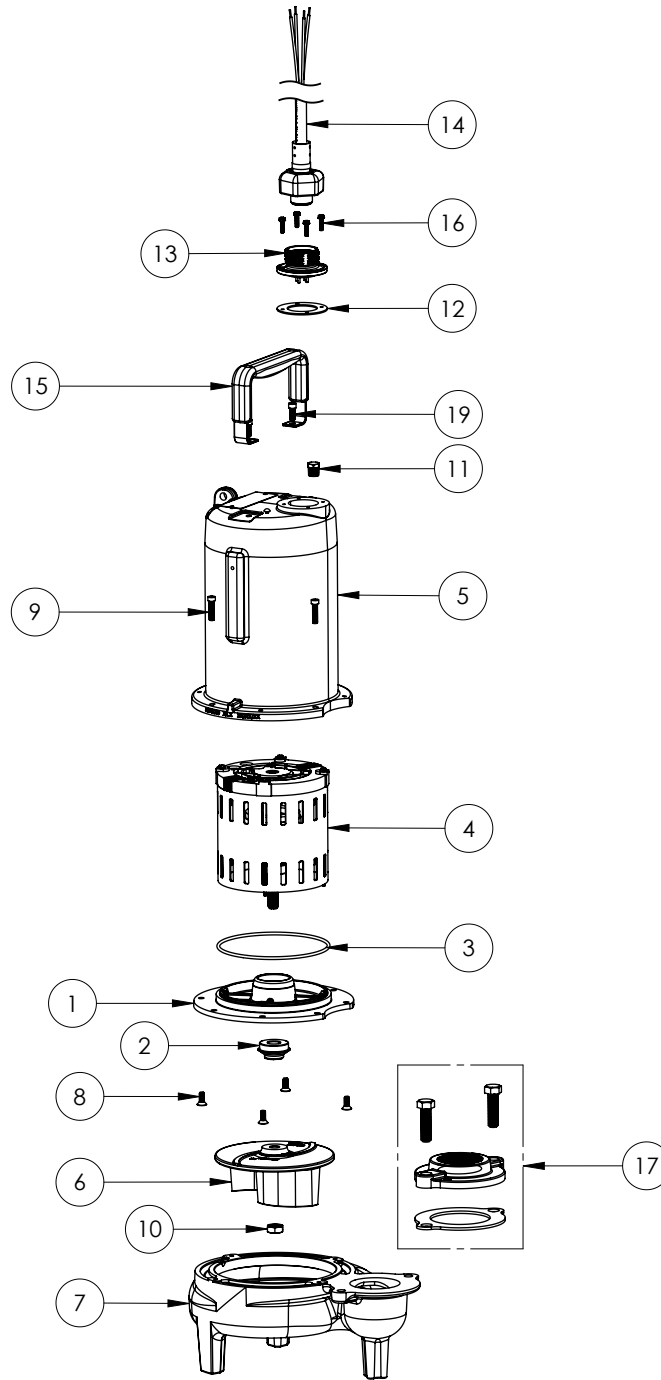

LE73M2-2 (B72)

LE73M2-2**LE73M2-2 (B72)**

#	PART #	DESCRIPTION	QTY	Note
1	53260BR	MOTOR SUPPORT PLATE	1	
2	K001717	KIT, 5/8 UNITIZED 5120000 AND LIP SEAL 5860000	1	
3	5617000	O-RING	1	
4	5331000	MOTOR (KIT, MTR REPLACE K001862)	1	[1]
5	531400R	MOTOR COVER	1	[1]
6	5130000	IMPELLER, CAST IRON	1	
7	531500R	VOLUTE HOUSING	1	
8	8018000	1/4-20 x 5/8 SLOTTED FLAT HEAD BOLT	4	
9	8091000	1/4-20 x 1 HEX SOCKET HEAD BOLT	4	
10	8046000	1/2-20 HEX STAINLESS STEEL JAM NUT	1	
11	50710A0	PIPE PLUG, 1/4" HEX HD BRASS NPTF	1	
12	5060000	CORD PLATE GASKET	1	
13	5629000	CORDPLATE	1	
14	K001357	POWER CORD, 25FT	1	
15	3411200	HANDLE	1	
16	8064000	#8-32 x 5/8 HEX WASHER HEAD SCREW	4	
17	K001221	2" DISCHARGE KIT	1	
19	8103000	SCREW 1/4-20x5/8" HX SKT SS	2	

PART NOTES:

[1] - Part requires factory authorized service. Contact Liberty Pumps at 1-800-543-2550