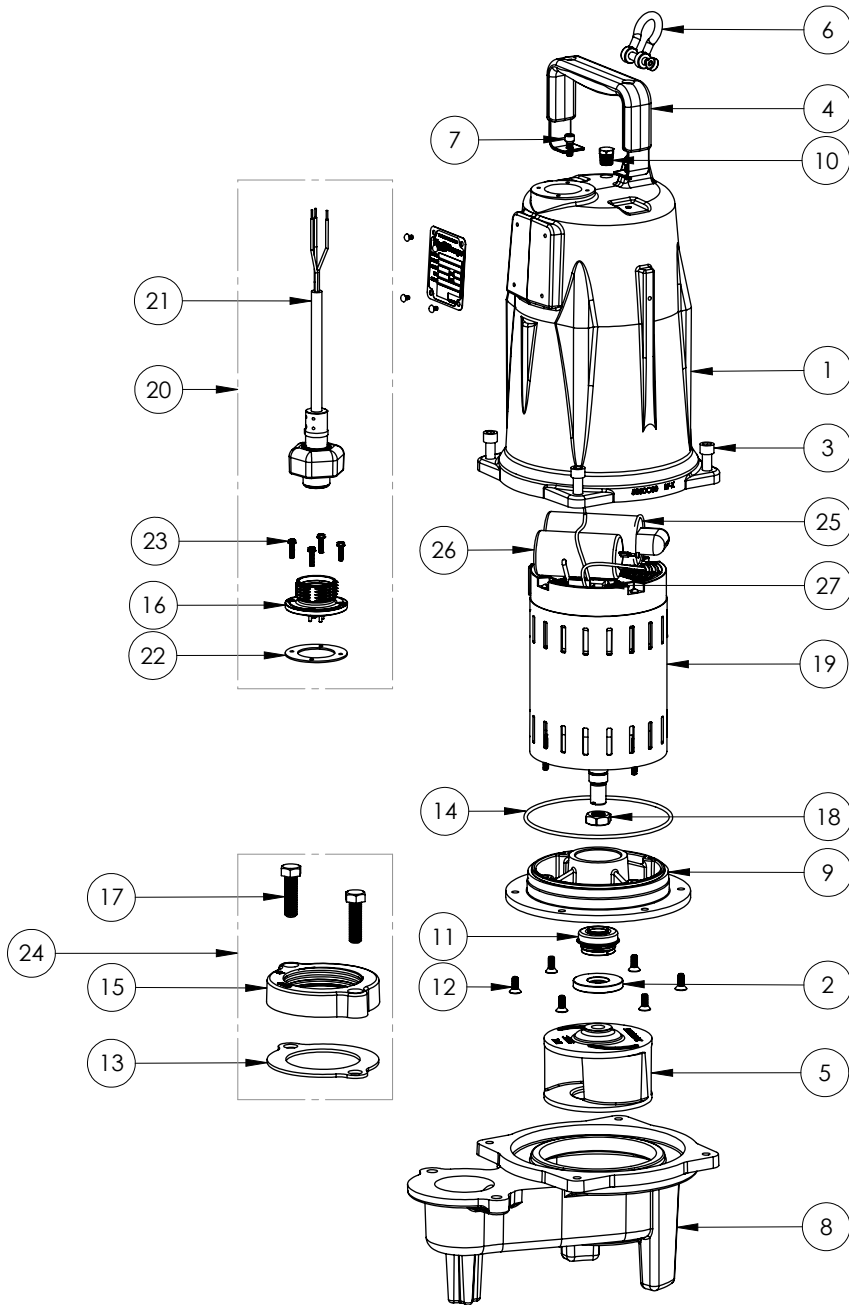

LEH202M3 (B67)

LEH202M3

LEH202M3 (B67)

#	PART #	DESCRIPTION	QTY	Note
1	5850000	MOTOR COVER	1	
2	5618000	DOUBLE LIP SEAL	1	
3	5862000	BOLT, 3/8-16X1 SHCS SS	4	
4	5613000	HANDLE	1	
5	K001324	IMPELLER, CAST IRON, INCLUDES 5887000	1	
6	5611000	SHACKLE	1	
7	8103000	SCREW 1/4-20x5/8" HX SKT SS	2	
8	58730BR	LEH200 SERIES VOLUTE	1	
9	5851000	MOTOR PLATE	1	
10	50710A0	PIPE PLUG, 1/4" HEX HD BRASS NPTF	1	
11	5633000	3/4" UNITIZED SHAFT SEAL	1	[1]
12	8018000	1/4-20 x 5/8 SLOTTED FLAT HEAD BOLT	6	
13	5129000	FLANGE GASKET, FITS 2" OR 3"	1	
14	5617000	O-RING	1	
15	K001222	3" DISCHARGE KIT	1	
16	K001216	5619000, CORDPLATE	1	
17	8037000	1/2-13 x 1-3/4 STAINLESS STEEL BOLT	2	
18	5887000	NUT, JAM, 5/8-18 HEX S.S.	1	
19	5883000	MOTOR 2HP 230V 1PH 2 POLE LEH (KIT, MTR REPLACE K001665)	1	[1]
20	K001225	POWER CORD KIT	1	
21	K001225	POWER CORD KIT	1	
22	5060000	CORD PLATE GASKET	1	
23	8064000	#8-32 x 5/8 HEX WASHER HEAD SCREW	4	
24	K001222	3" DISCHARGE KIT	1	
25	K001228	RUN CAPACITOR	1	
26	K001227	START CAPACITOR	1	
27	K001229	START SWITCH	1	

PART NOTES:

[1] - Part requires factory authorized service. Contact Liberty Pumps at 1-800-543-2550