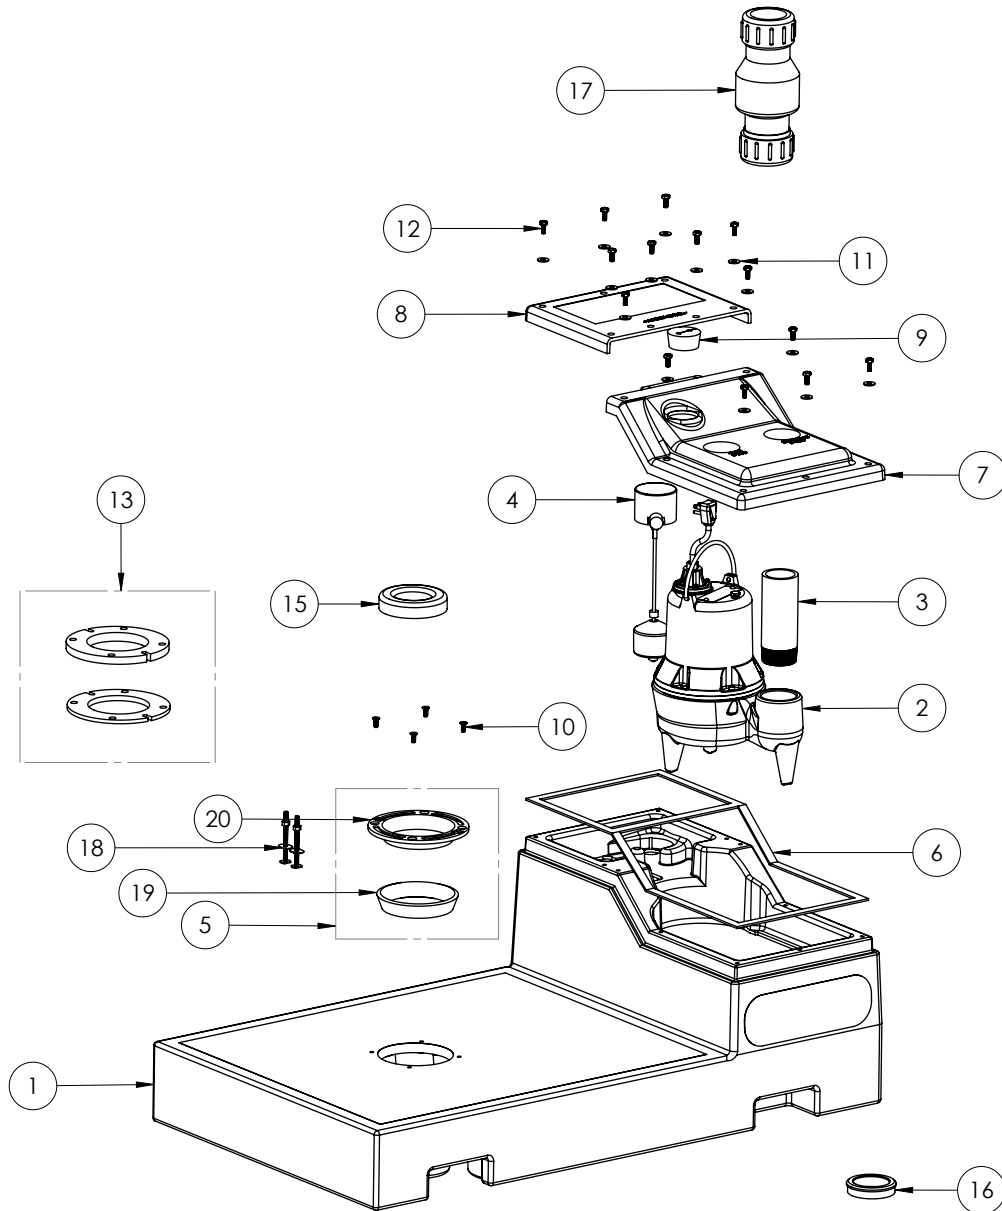

LOWPRO51LP (B10)

**LOWPRO51LP****LOWPRO51LP (B10)**

#	PART #	DESCRIPTION	QTY	Note
1	K001209	LOW PROFILE TANK	1	
2	LE51LP	PUMP	1	
3	4623000	PVC TOE NIPPLE, 2 X 6" SCH 80	1	
4	K001052	VERTICLE MASTER SWITCH, 120V (4616000)	1	
5	K001116	4624000 BRASS CLOSET FLANGE WITH GASKET TAPE & SCREWS (6)	1	
6	K001016	GASKET TAPE 1/8" THICK, 83" LONG	1	
7	K001208	THREADED COVER	1	
8	K001207	ACCESS COVER	1	
9	4022000	DOUBLE HOLE STOPPER - 9/32" HOLES	1	
10	8018000	1/4-20 x 5/8 SLOTTED FLAT HEAD BOLT	4	
11	8131000	1/4x3/4" STAINLESS STEEL FLAT WASHER	14	
12	8129000	1/4-20X5/8 HEX HEAD STAINLESS STEEL BOLT	14	
13	4626000	CLOSET FLANGE EXTENSION KIT 1/2" & 1/4" BOLTS	1	
15	4627000	WAX RING	1	
16	K001014	PIPE SEAL GROMMET 2"	1	
17	CV200C	2" COMPRESSION CHECK VALVE	1	
18	4625000	CLOSET BOLT KIT	1	
19	K001142	GASKET TAPE 1/8" THICK, 32" LONG	1	
20	4624000	BRASS CLOSET FLANGE	1	