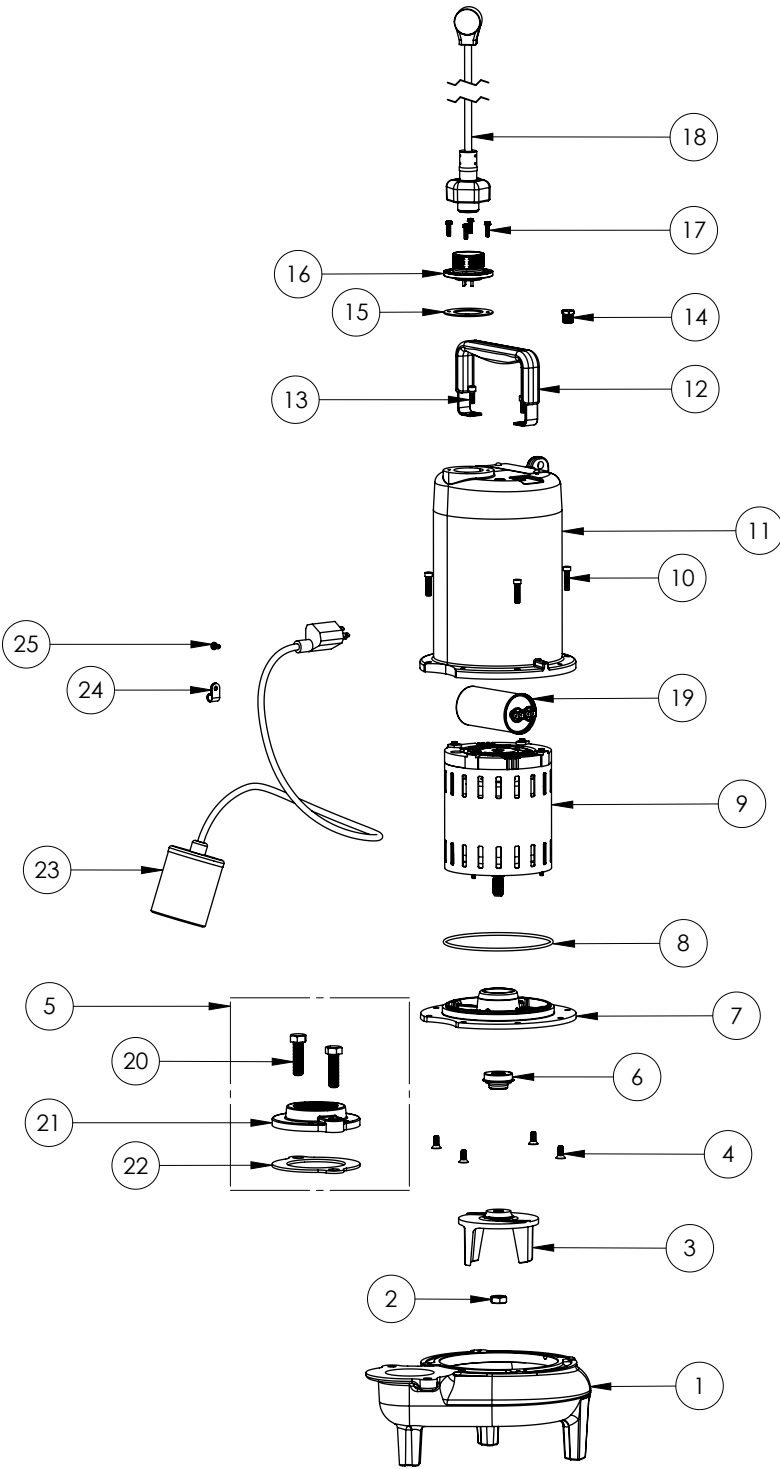

LEH102A2-2 (B72)

LEH102A2-2

LEH102A2-2 (B72)

#	PART #	DESCRIPTION	QTY	Note
1	531500R	VOLUTE HOUSING	1	
2	8046000	1/2-20 HEX STAINLESS STEEL JAM NUT	1	
3	K001488	51300A0 IMPELLER KIT, INCLUDES 1/2" JAM NUT	1	
4	8018000	1/4-20 x 5/8 SLOTTED FLAT HEAD BOLT	1	
5	K001221	2" DISCHARGE KIT	1	
6	K001717	KIT, 5/8 UNITIZED 5120000 AND LIP SEAL 5860000	1	
7	53260BR	MOTOR SUPPORT PLATE	1	
8	5617000	O-RING	4	
9	5335000	MOTOR	4	
10	8091000	1/4-20 x 1 HEX SOCKET HEAD BOLT	1	
11	531400R	MOTOR COVER	1	[1]
12	3411200	HANDLE	1	
13	8033000	#8 x 1/4 STAINLESS STEEL SCREW	2	
14	50710A0	PIPE PLUG, 1/4" HEX HD BRASS NPTF	1	
15	5060000	CORD PLATE GASKET	1	
16	K001216	5619000, CORDPLATE	1	
17	8064000	#8-32 x 5/8 HEX WASHER HEAD SCREW	1	
18	K001197	POWER CORD, 230V, 25 FOOT CORD	1	
19	5019000	CAPACITOR 45uF 370VAC	1	
20	8037000	1/2-13 x 1-3/4 STAINLESS STEEL BOLT	2	
21	512100R	2" DISCHARGE FLANGE	1	
22	5129000	FLANGE GASKET, FITS 2" OR 3"	1	
23	K001186	SWITCH KIT, 230V, 25ft CORD	1	
24	8067000	CABLE CLAMP	1	
25	8082000	#10-24 x 3/8 EPOXY LOCK SCREW	1	

PART NOTES:

[1] - Part requires factory authorized service. Contact Liberty Pumps at 1-800-543-2550