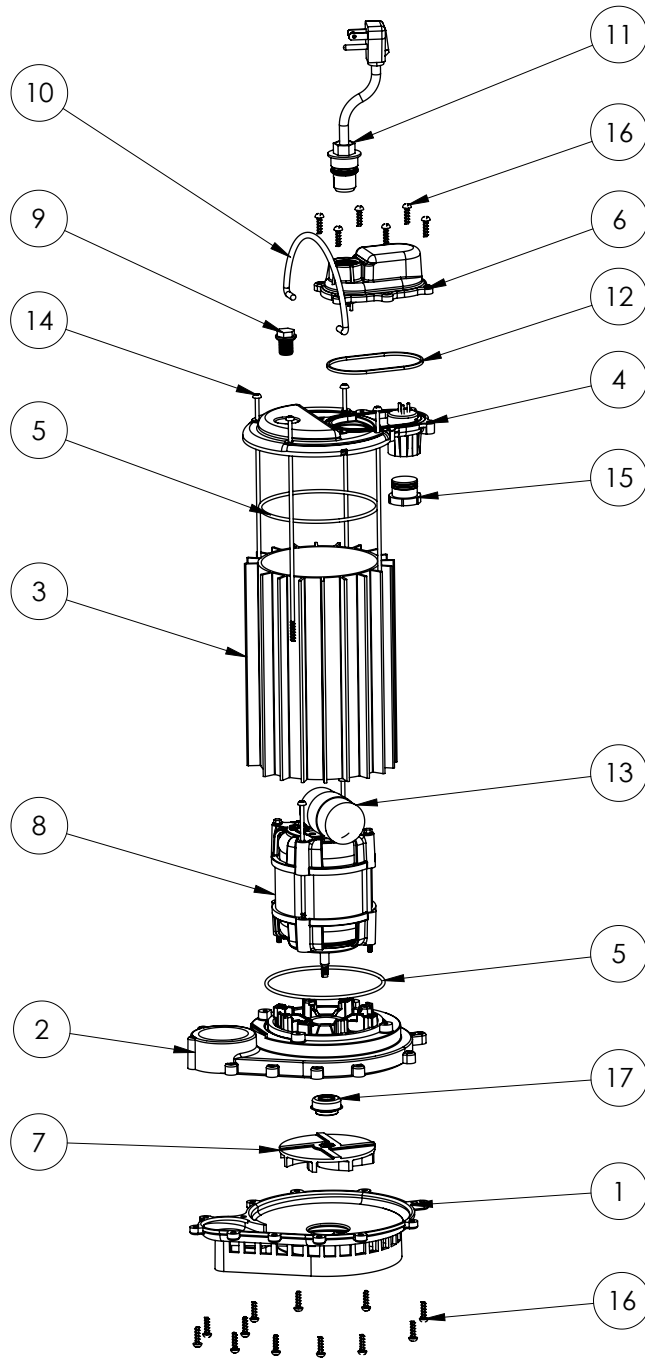

HT450

HT450 (B36)

HT450**HT450 (B36)**

#	PART #	DESCRIPTION	QTY	Note
1	233600B	BASE WITH VOLUTE ASSEMBLY	1	
2	23310BB	MOTOR SUPPORT PLATE	1	[1]
3	23070AS	MOTOR HOUSING	1	[1]
4	24060AB	MOTOR COVER	1	[1]
5	2357000	O-RING	2	[1]
6	24070AB	CHAMBER COVER	1	[1]
7	K001168	IMPELLER	1	
8	2417200	MOTOR, 2 POLE PSC 50MM	1	[1]
9	8089000	OIL PLUG, O-RING ASSEMBLY	1	
10	K001082	HANDLE	1	
11	K001060	POWER CORD, 115V, 10FT	1	
12	K001046	SEALRING, CHAMBER COVER	1	
13	2451000	CAPACITOR	1	[1]
14	8147000	#10 x 8.4" STAINLESS STEEL SCREW	4	
15	8105000	PROTECTIVE CAP	1	
16	8104200	#10 HILO X 5/8" STAINLESS STEEL SCREW	18	
17	2309000	5/16 SHAFT SEAL	1	

PART NOTES:

[1] - Part requires factory authorized service. Contact Liberty Pumps at 1-800-543-2550