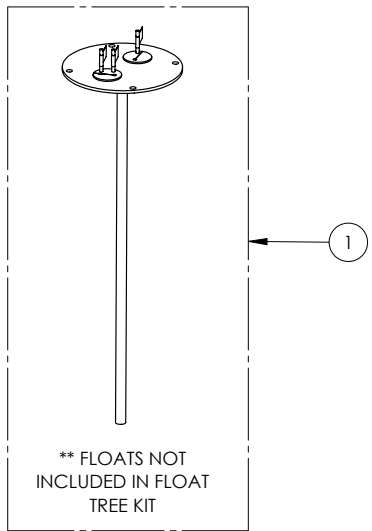

1100 SERIES

1102/LE51M (B10)

Liberty  
Pumps

**1100 SERIES****1102/LE51M (B10)**

<b>#</b>	<b>PART #</b>	<b>DESCRIPTION</b>	<b>QTY</b>	<b>Note</b>
1	K001203	10" INSPECTION COVER WITH FLOAT TREE (FLOATS NOT INCLUDED)	1	
2	K001202	30" X 36" BASIN, WITH CAST IRON INLET HUB	1	
3	K001200	1100 COVER KIT 2" DISCH 2" VENT	1	
4	LE51M	1/2 HP SEWAGE PUMP 115V, 10' POWER CORD	2	
5	K001389	2" DISCHARGE FLANGE KIT	2	
6	K001390	2" VENT FLANGE KIT	1	
7	4508000	2 1/2" STOPPER - SINGLE 5/16" HOLE	2	
8	45480A0	SINGLE HOLE STOPPER	1	
9	45480B0	2" DOUBLE HOLE STOPPER	1	
10	45220C0	GASKET TAPE	1	
11	4068000	NIPPLE 2x36 PVC SCH 80	2	

---

**1102/LE51M (B10)**

1102-LE51M\_B10-A

PAGE