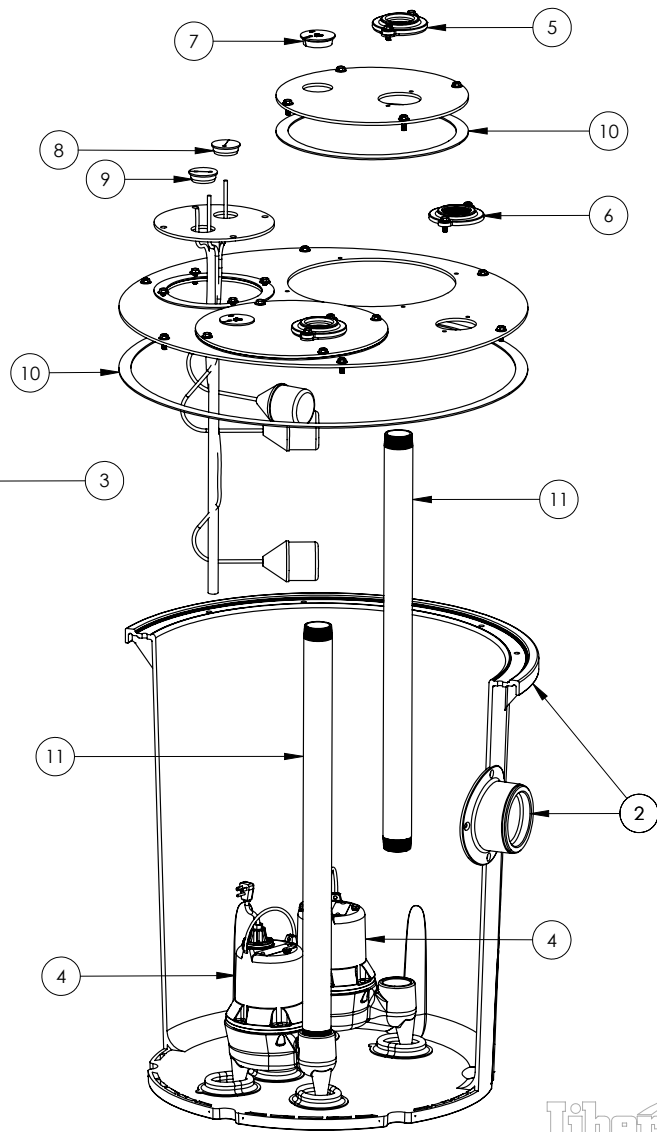

1100 SERIES

1102/LE51M (B10)

Liberty  
Pumps

**1100 SERIES****1102/LE51M (B10)**

<b>#</b>	<b>PART #</b>	<b>DESCRIPTION</b>	<b>QTY</b>	<b>Note</b>
1	K001203	10" INSPECTION COVER WITH FLOAT TREE (FLOATS NOT INCLUDED)	1	
2	K001202	30" X 36" BASIN, WITH CAST IRON INLET HUB	1	
3	K001200	1100 COVER KIT 2" DISCH 2" VENT	1	
4	LE51M	1/2 HP SEWAGE PUMP 115V, 10' POWER CORD	2	
5	K001389	2" DISCHARGE FLANGE KIT	2	
6	K001390	2" VENT FLANGE KIT	1	
7	4508000	2 1/2" STOPPER - SINGLE 5/16" HOLE	2	
8	45480A0	SINGLE HOLE STOPPER	1	
9	45480B0	2" DOUBLE HOLE STOPPER	1	
10	45220C0	GASKET TAPE	1	
11	4068000	NIPPLE 2x36 PVC SCH 80	2	

---

**1102/LE51M (B10)**

1102-LE51M\_B10-A

PAGE