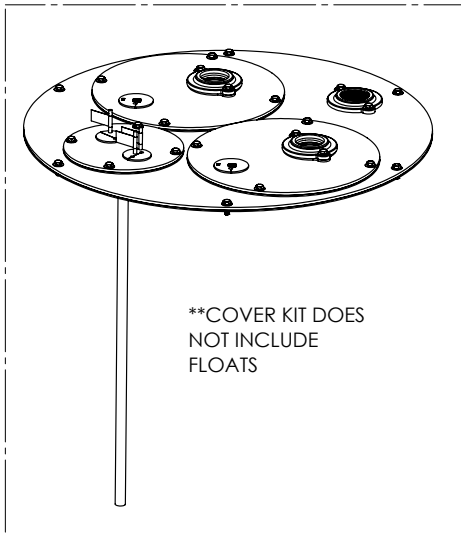

1100 SERIES

1102/LE51M (B10)

Liberty  
Pumps

**1100 SERIES****1102/LE51M (B10)**

<b>#</b>	<b>PART #</b>	<b>DESCRIPTION</b>	<b>QTY</b>	<b>Note</b>
1	K001203	10" INSPECTION COVER WITH FLOAT TREE (FLOATS NOT INCLUDED)	1	
2	K001202	30" X 36" BASIN, WITH CAST IRON INLET HUB	1	
3	K001200	1100 COVER KIT 2" DISCH 2" VENT	1	
4	LE51M	1/2 HP SEWAGE PUMP 115V, 10' POWER CORD	2	
5	K001389	2" DISCHARGE FLANGE KIT	2	
6	K001390	2" VENT FLANGE KIT	1	
7	4508000	2 1/2" STOPPER - SINGLE 5/16" HOLE	2	
8	45480A0	SINGLE HOLE STOPPER	1	
9	45480B0	2" DOUBLE HOLE STOPPER	1	
10	45220C0	GASKET TAPE	1	
11	4068000	NIPPLE 2x36 PVC SCH 80	2	

---

**1102/LE51M (B10)**

1102-LE51M\_B10-A

PAGE