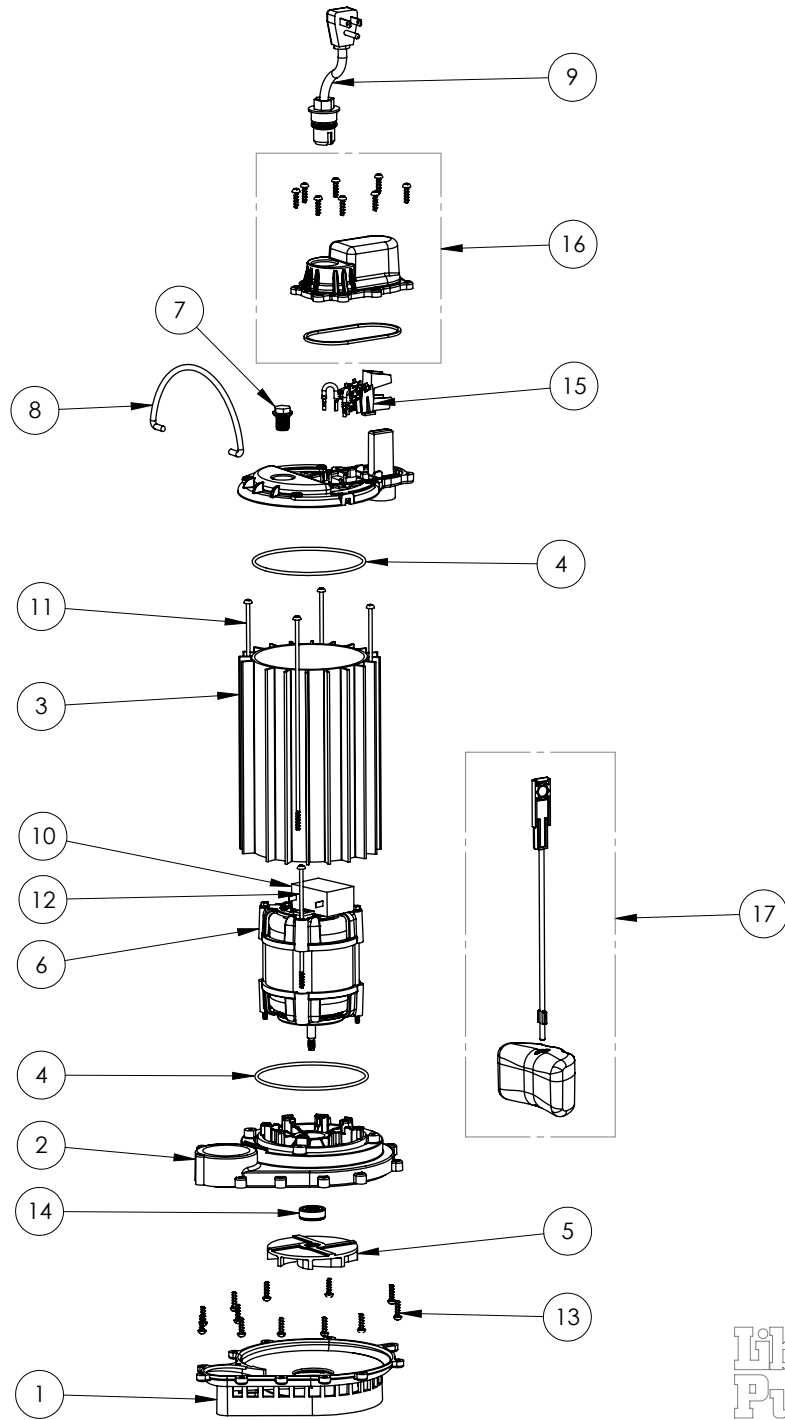

457-2 (B60)

457-2 (B60)

#	PART #	DESCRIPTION	QTY	Note
1	233600B	BASE WITH VOLUTE ASSEMBLY	1	
2	23310AB	MOTOR SUPPORT PLATE	1	[1]
3	23070AS	MOTOR HOUSING	1	[1]
4	2357000	O-RING	2	[1]
5	K001168	IMPELLER	1	
6	2418200	MOTOR	1	[1]
7	8089000	OIL PLUG, O-RING ASSEMBLY	1	
8	K001082	HANDLE	1	
9	K001008	POWER CORD, 115V, 25 FOOT CORD	1	
10	2453000	CAPACITOR	1	[1]
11	8147000	#10 x 8.4" STAINLESS STEEL SCREW	4	
12	8148000	#10 x 4-3/4" POLYFAST SCREW	2	
13	8104200	#10 HILO X 5/8" STAINLESS STEEL SCREW	20	
14	K001254	3043000 5/16" SHAFT SEAL	1	[1]
15	K001330	VMF SWITCH AND SEALRING KIT	1	
16	K001329	VMF SWITCH COVER KIT	1	
17	K001050	VMF FLOAT AND ROD KIT	1	

PART NOTES:

[1] - Part requires factory authorized service. Contact Liberty Pumps at 1-800-543-2550