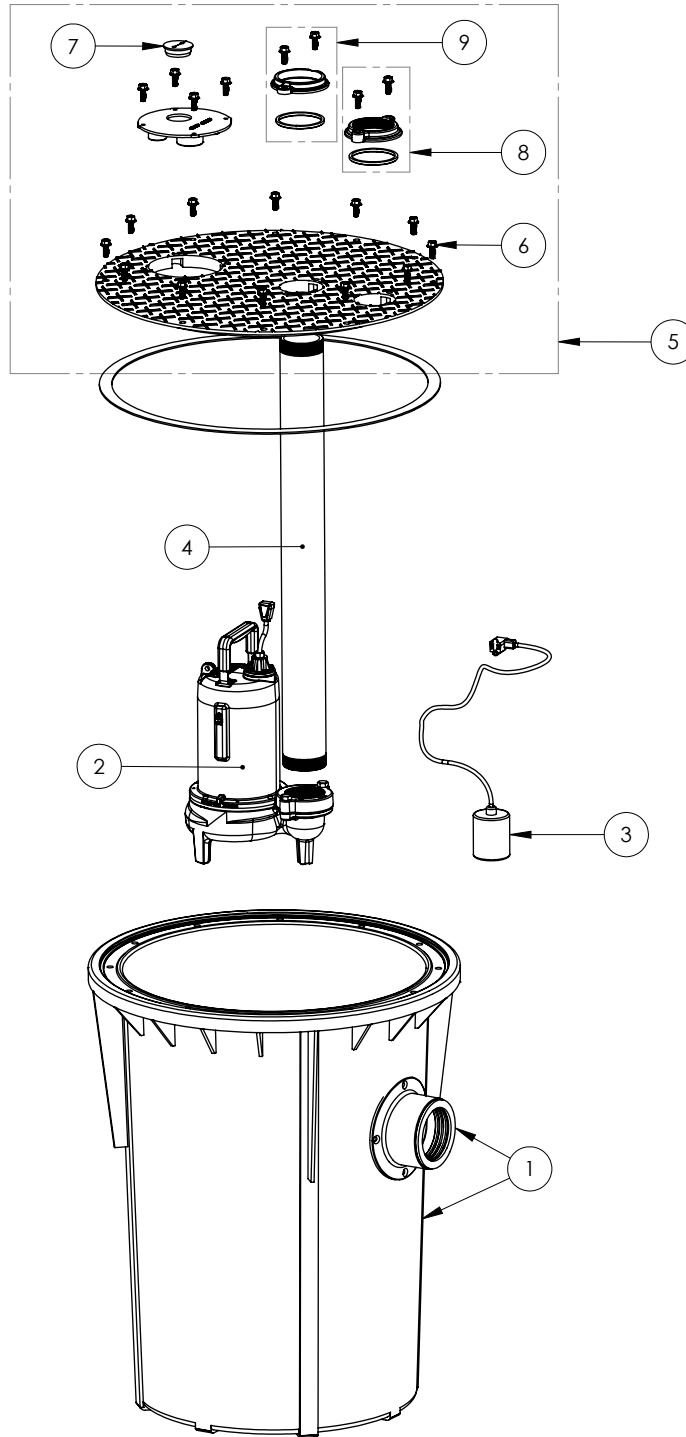

700 SERIES

703/LE72A (B10)

700 SERIES**703/LE72A (B10)**

#	PART #	DESCRIPTION	QTY	Note
1	K001199	700 SERIES TANK AND CAST IRON HUB KIT	1	
2	LE72M3	3/4 HP SEWAGE PUMP 208-230V, 10' POWER CORD	1	
3	K001001	PUMP SWITCH KIT, INCLUDES MOUNTING HARDWARE	1	
4	4067000	NIPPLE 3X36 SCH80 PVC	1	
5	K001218	SMPLX COVER 3X3X24	1	
6	1176000	SCREW FLANGE HEAD 3/8"-16	20	
7	45480B0	2" DOUBLE HOLE STOPPER	1	
8	K001392	3" VENT FLANGE KIT	1	
9	K001391	3" DISCHARGE FLANGE KIT	1	

703/LE72A (B10)

703_LE72A (B10)

PAGE