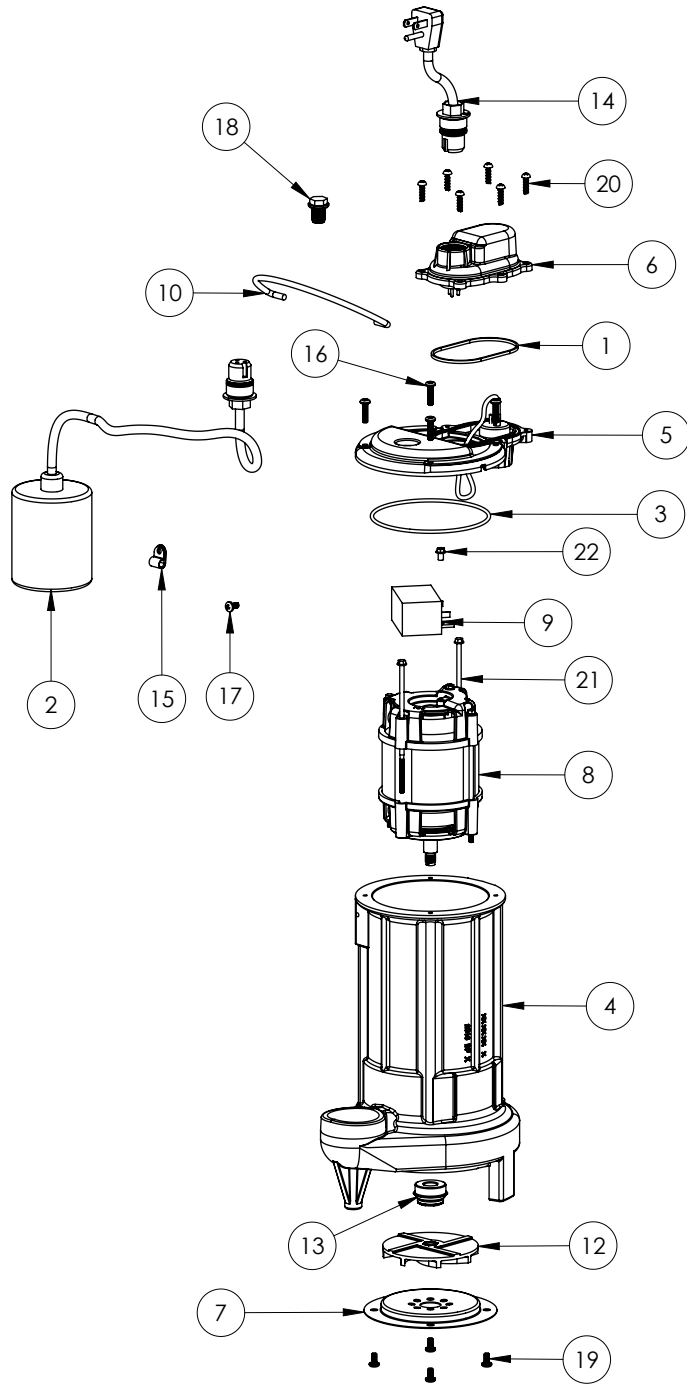

281 (B39)

## 281 (B39)

#	PART #	DESCRIPTION	QTY	Note
1	K001046	SEALRING, CHAMBER COVER	1	
2	K001363	PUMP SWITCH KIT	1	
3	2357000	O-RING	1	[1]
4	25162CJ	HOUSING	1	[1]
5	240600B	MOTOR COVER	1	
6	240700B	CHAMBER COVER	1	
7	2414000	280 SERIES STAMPING INLET	1	
8	2420200	2 POLE 115V MOTOR	1	[1]
9	K001305	CAPACITOR	1	
10	K001082	HANDLE	1	
12	K001091	280 SERIES IMPELLER KIT	1	
13	50980A0	1/2 INCH UNITIZED SEAL	1	[1]
14	K001010	POWER CORD, 115V, 10 FOOT CORD	1	
15	8014000	CABLE CLAMP	1	
16	8072000	#10 - 24 x 3/4" SCREW	4	
17	8082000	#10-24 x 3/8 EPOXY LOCK SCREW	1	
18	8089000	OIL PLUG, O-RING ASSEMBLY	1	
19	8092000	#10 - 24 x 3/8" SCREW	4	
20	8104200	#10 HILO X 5/8" STAINLESS STEEL SCREW	6	
21	8150000	#8-32 x 4-7/8" SCREW	2	[1]
22	8160000	CAPACITOR SCREW	1	

**PART NOTES:**

[1] - Part requires factory authorized service. Contact Liberty Pumps at 1-800-543-2550