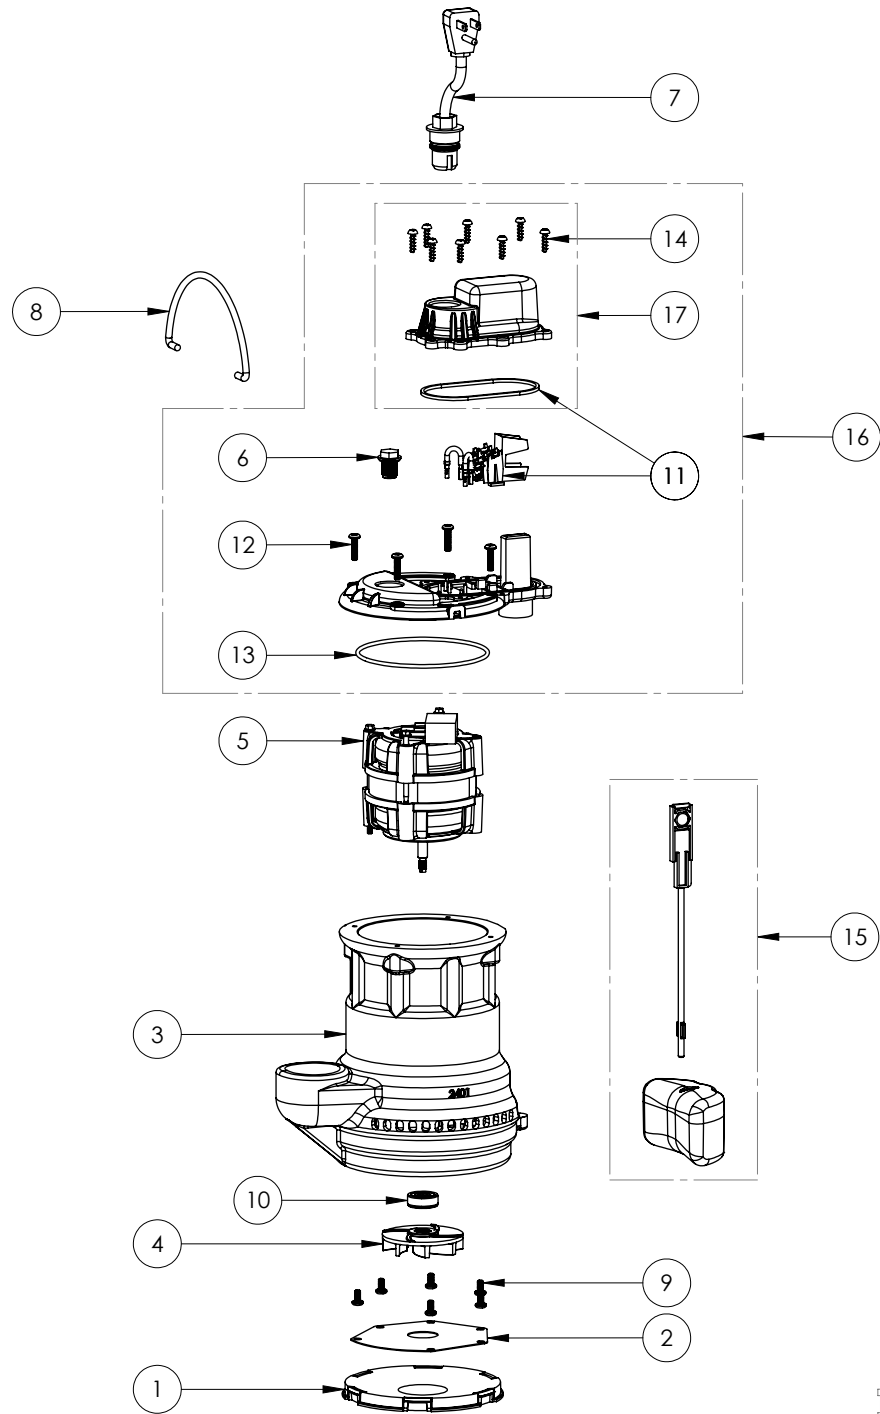

247 (B60)

247 (B60)

#	PART #	DESCRIPTION	QTY	Note
1	25020A0	SOLID BOTTOM PLUG	1	
2	24030A0	FLAT VOLUTE PLATE	1	
3	242300J	CAST IRON HOUSING VMF	1	[1]
4	2416000	IMPELLER	1	
5	2415200	PSC MOTOR	1	[1]
6	8089000	OIL PLUG, O-RING ASSEMBLY	1	
7	K001010	POWER CORD, 115V, 10 FOOT CORD	1	
8	K001082	HANDLE	1	
9	8092000	#10 - 24 x 3/8" SCREW	6	
10	K001254	3043000 5/16" SHAFT SEAL	1	[1]
11	K001330	VMF SWITCH AND SEALRING KIT	1	
12	8072000	#10 - 24 x 3/4" SCREW	4	
13	2357000	O-RING	1	[1]
14	8104200	#10 HILO X 5/8" STAINLESS STEEL SCREW	8	
15	K001048	VMF FLOAT AND ROD KIT	1	
16	K001332	VMF MOTOR COVER KIT	1	
17	K001329	VMF SWITCH COVER KIT	1	

PART NOTES:

[1] - Part requires factory authorized service. Contact Liberty Pumps at 1-800-543-2550