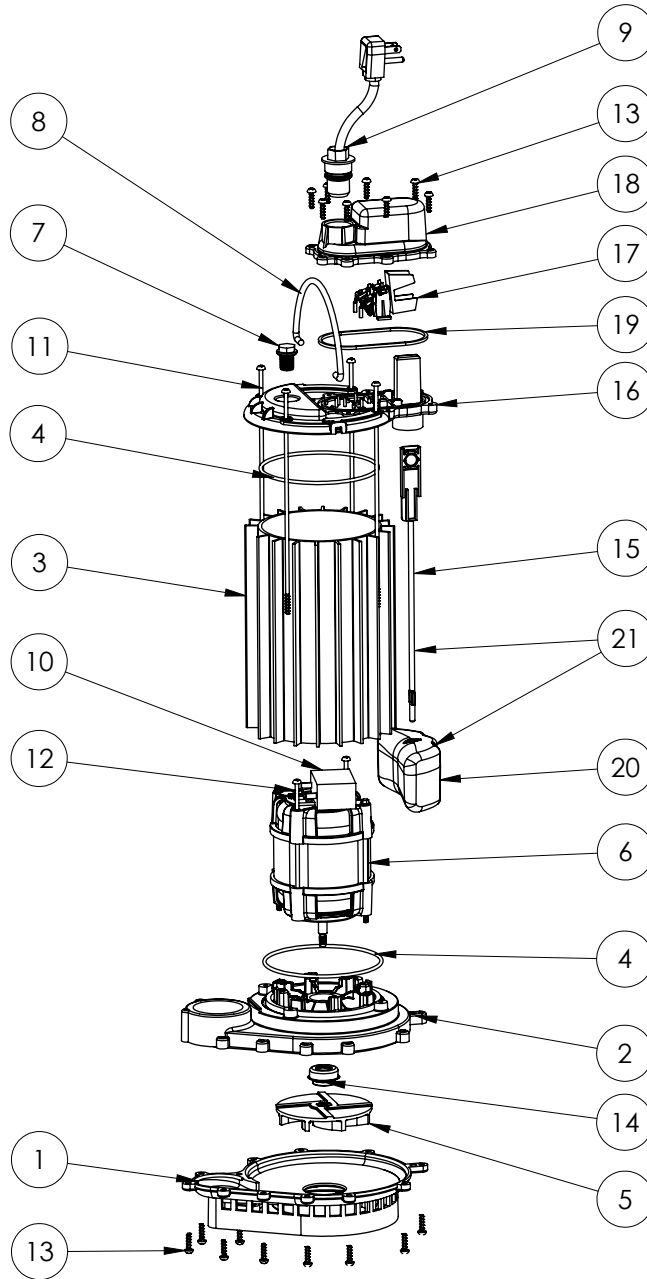

457-2 (B51)

457-2 (B51)

#	PART #	DESCRIPTION	QTY	Note
1	233600B	BASE WITH VOLUTE ASSEMBLY	1	
2	23310AB	MOTOR SUPPORT PLATE	1	[1]
3	23070AS	MOTOR HOUSING	1	[1]
4	2357000	O-RING	2	[1]
5	K001168	IMPELLER	1	
6	2418200	MOTOR	1	[1]
7	8089000	OIL PLUG, O-RING ASSEMBLY	1	
8	K001082	HANDLE	1	
9	K001008	POWER CORD, 115V, 25 FOOT CORD	1	
10	2453000	CAPACITOR		[1]
11	8147000	#10 x 8.4" STAINLESS STEEL SCREW	4	
12	8148000	#10 x 4-3/4" POLYFAST SCREW		
13	8104200	#10 HILO X 5/8" STAINLESS STEEL SCREW	20	
14	2309000	5/16 SHAFT SEAL	1	
15	2076000	VMF FLOAT ROD	1	
16	206500B	VMF MOTOR COVER, BLACK	1	
17	K001012	VMF SWITCH	1	
18	K001069	VMF SWITCH COVER, BLACK	1	
19	2072000	SEALRING, SWITCH COVER	1	
20	2362000	VMF FLOAT	1	[1]
21	K001050	VMF FLOAT AND ROD KIT	1	

PART NOTES:

[1] - Part requires factory authorized service. Contact Liberty Pumps at 1-800-543-2550