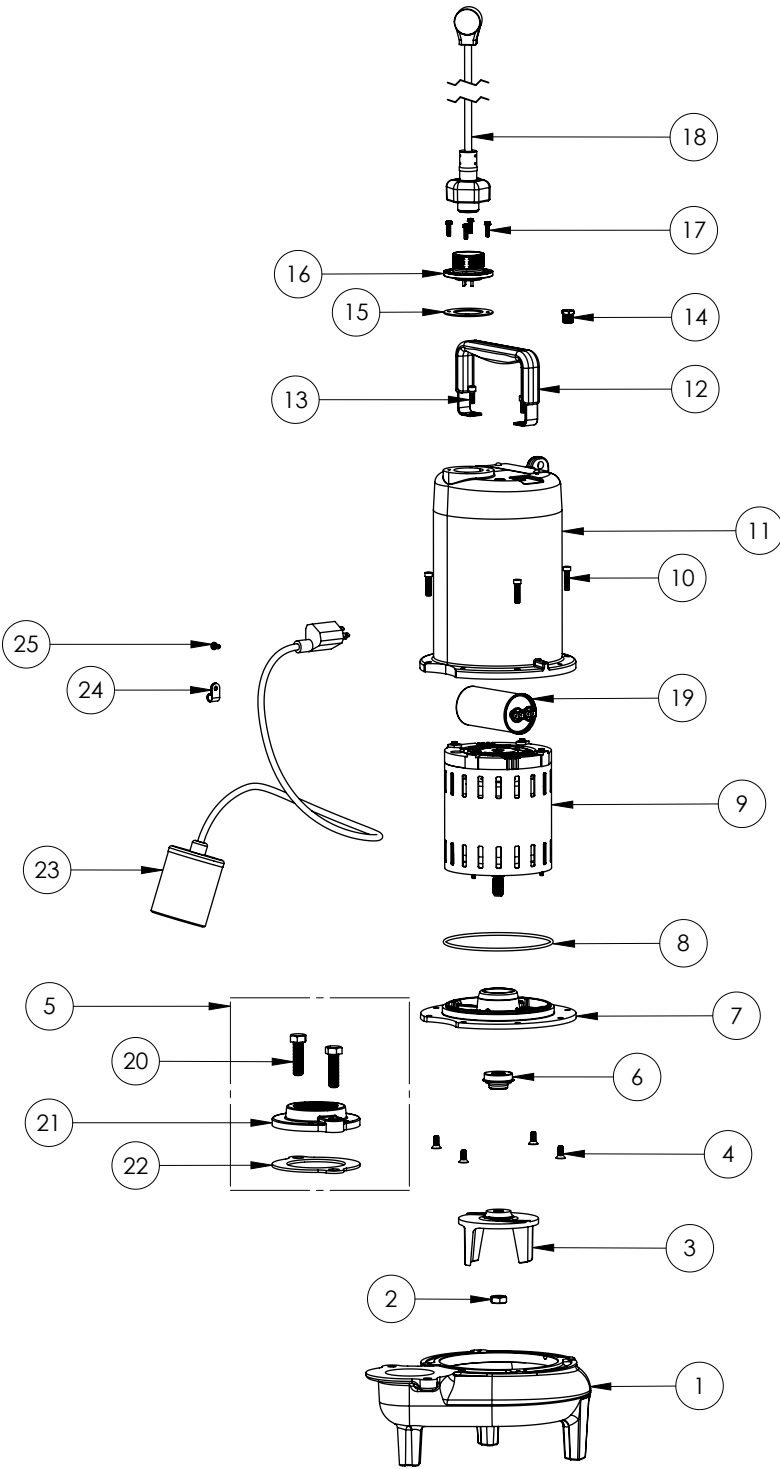

LEH102A2-3 (B72)

LEH102A2-3**LEH102A2-3 (B72)**

#	PART #	DESCRIPTION	QTY	Note
1	531500R	VOLUTE HOUSING	1	
2	8046000	1/2-20 HEX STAINLESS STEEL JAM NUT	1	
3	K001488	51300A0 IMPELLER KIT, INCLUDES 1/2" JAM NUT	1	
4	8018000	1/4-20 x 5/8 SLOTTED FLAT HEAD BOLT	1	
5	K001221	2" DISCHARGE KIT	1	
6	K001717	KIT, 5/8 UNITIZED 5120000 AND LIP SEAL 5860000	1	
7	53260BR	MOTOR SUPPORT PLATE	1	
8	5617000	O-RING	4	
9	5335000	MOTOR	4	
10	8091000	1/4-20 x 1 HEX SOCKET HEAD BOLT	1	
11	531400R	MOTOR COVER	1	[1]
12	3411200	HANDLE	1	
13	8033000	#8 x 1/4 STAINLESS STEEL SCREW	2	
14	50710A0	PIPE PLUG, 1/4" HEX HD BRASS NPTF	1	
15	5060000	CORD PLATE GASKET	1	
16	K001216	5619000, CORDPLATE	1	
17	8064000	#8-32 x 5/8 HEX WASHER HEAD SCREW	1	
18	K001383	56310C0 35' CORD KIT	1	
19	5019000	CAPACITOR 45uF 370VAC	1	
20	8037000	1/2-13 x 1-3/4 STAINLESS STEEL BOLT	2	
21	512100R	2" DISCHARGE FLANGE	1	
22	5129000	FLANGE GASKET, FITS 2" OR 3"	1	
23	K001444	61290C0, 230V 35' SWITCH, INCLUDES CLAMP AND SCREW	1	
24	8067000	CABLE CLAMP	1	
25	8082000	#10-24 x 3/8 EPOXY LOCK SCREW	1	

PART NOTES:

[1] - Part requires factory authorized service. Contact Liberty Pumps at 1-800-543-2550