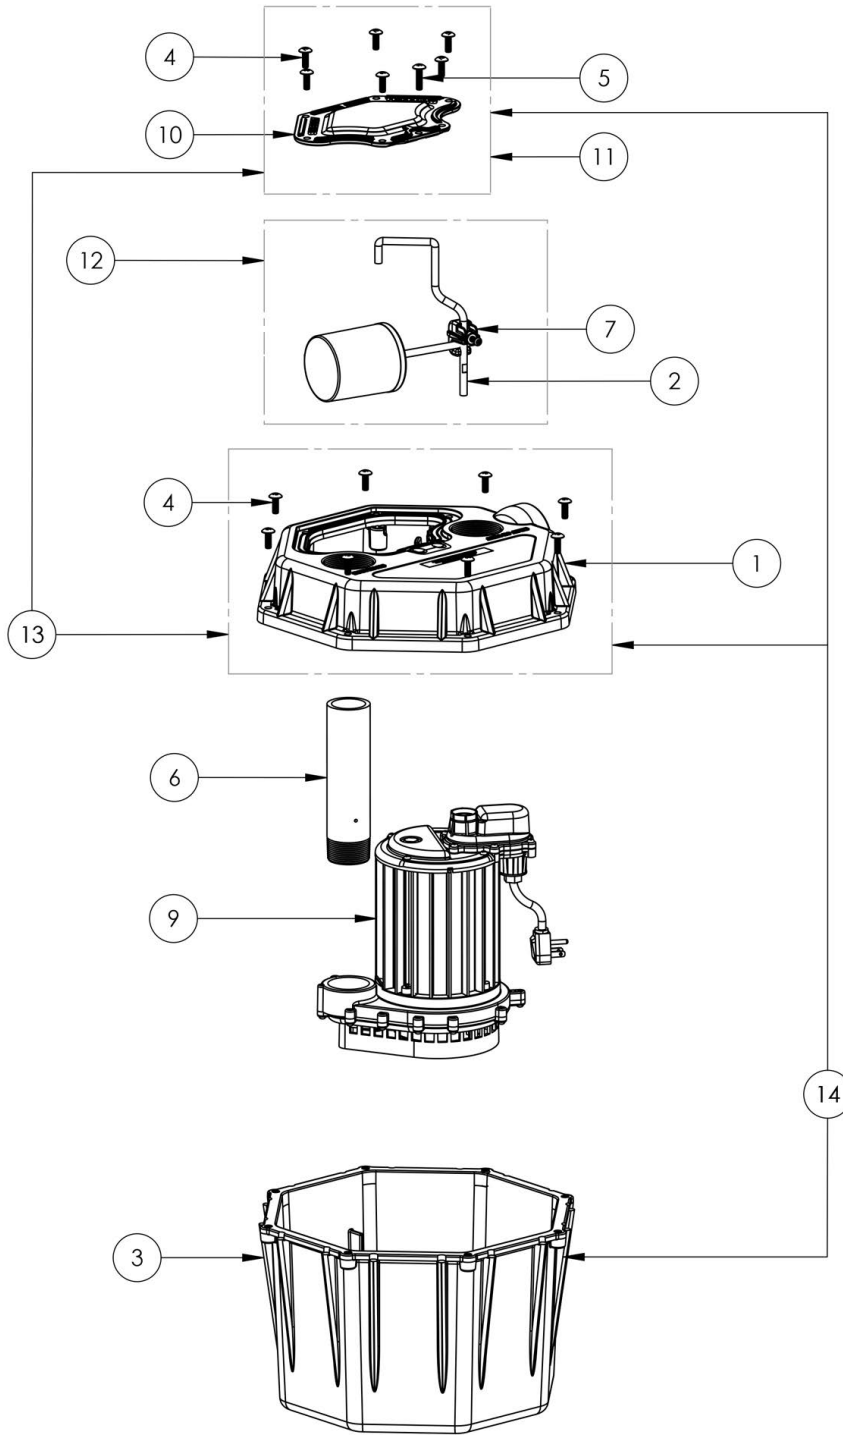

404L

# 404L (B59)

Liberty  
Pumps

**404L****404L (B59)**

#	PART #	DESCRIPTION	QTY	Note
1	53230CG	404L COVER 2" INLET 2" VENT 2" DISCHARGE	1	
2	5360000	404/405 QUICK TREE FLOAT ROD	1	
3	K001153	404 TANK	1	
4	8156000	TRUSS HD, 1/4-20X3/4 18-8 SCREW	14	
5	8157000	TRUSS HD 1/4-20 X 1 18-8 SCREW	1	
6	40500A0	TOE NIPPLE PVC SCH 80 7.125 IN	1	
7	5045000	FLOAT SUPPORT CLAMP 10-24	1	
9	404P	PUMP, DOES NOT INCLUDE DISCHARGE PIPE	1	[1]
10	532400B	ACCESS COVER	1	[2]
11	K001151	ACCESS COVER KIT, INCLUDES HARDWARE	1	
12	K001155	SWITCH TREE KIT	1	
13	K001167	COVER KIT, INCLUDES ACCESS COVER AND HARDWARE	1	
14	K001188	TANK, COVER, ACCESS COVER AND HARDWARE	1	

**PART NOTES:**

- [1] - [clickhere](#) for 404P pump assembly
- [2] - Part requires factory authorized service. Contact Liberty Pumps at 1-800-543-2550