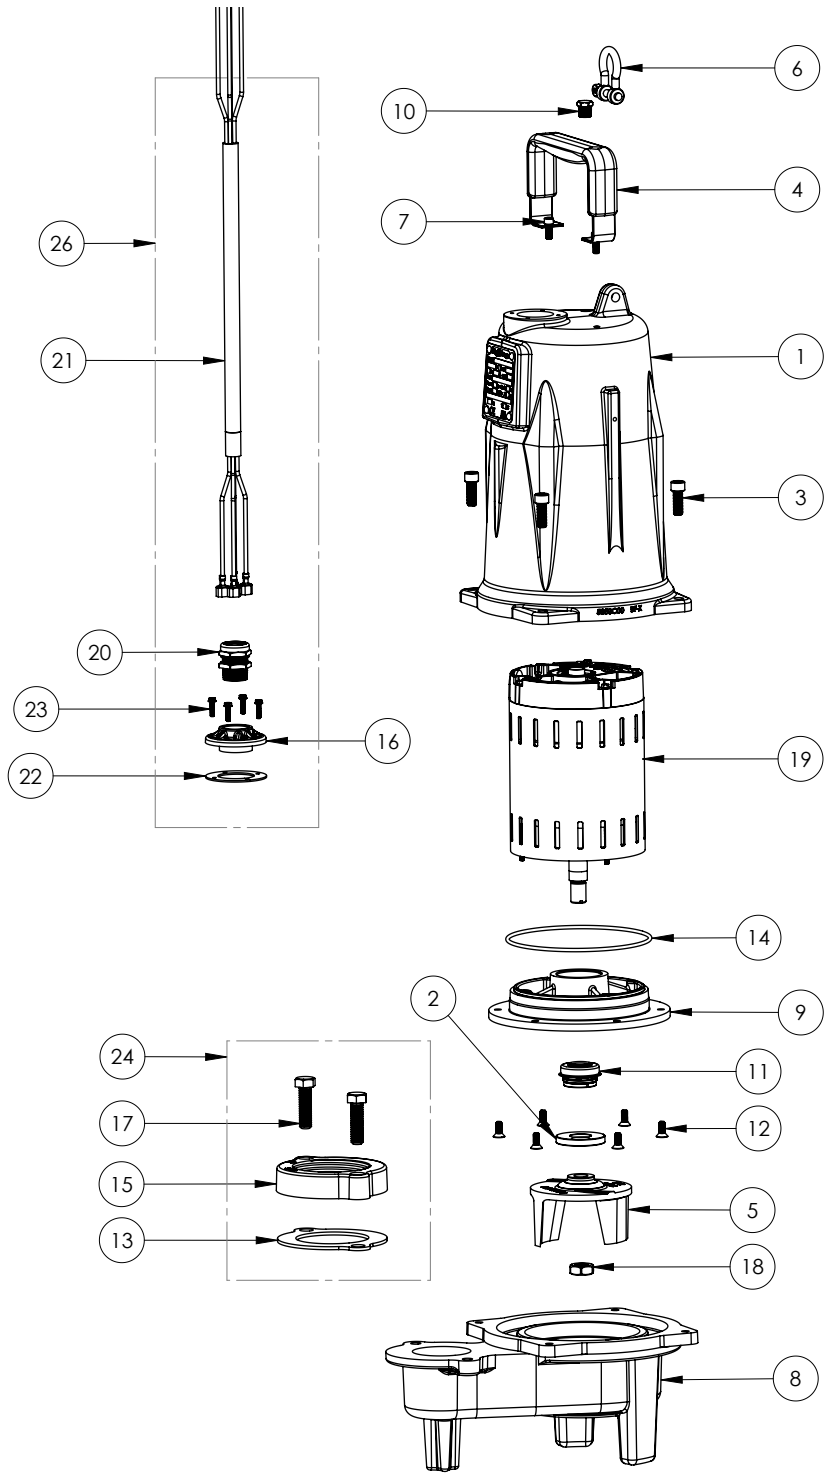

LEH153M3-3E (B84)

**LEH153M3-3E**

**LEH153M3-3E (B84)**

#	PART #	DESCRIPTION	QTY	Note
1	585000R	MOTOR COVER PAINTED	1	[1]
2	5618000	DOUBLE LIP SEAL	1	
3	5862000	BOLT, 3/8-16X1 SHCS SS	4	
4	5613000	HANDLE	1	
5	K001323	IMPELLER, CAST IRON, INCLUDES 5887000	1	
6	5611000	SHACKLE	1	
7	8103000	SCREW 1/4-20x5/8" HX SKT SSSCREW 1/4-20X5/8 HX SKT SS	2	
8	58730AR	LEH150 SERIES VOLUTE	1	
9	5851000	MOTOR PLATE	1	
10	50710A0	PIPE PLUG, 1/4" HEX HD BRASS NPTF	1	
11	5633000	3/4" UNITIZED SHAFT SEALSEAL	1	[1]
12	8018000	1/4-20 x 5/8 SLOTTED FLAT HEAD BOLTBOLT 1/4-20x5/8 FL HD SS	6	
13	5129000	FLANGE GASKET, FITS 2" OR 3"FLANGE GASKET	1	
14	5617000	O-RINGORING #2-253 BUNA	1	
15	512200R	3" DISCHARGE FLANGE	1	
16	57890AR	PAINTED 3/4 NPT, CE CORD PLATE	1	
17	8037000	1/2-13 x 1-3/4 STAINLESS STEEL BOLTBOLT, 1/2-13X1-3/4 S.S.	2	
18	5887000	NUT, JAM, 5/8-18 HEX S.S.	1	
19	5884000	MOTOR 2HP 230-460V 3PH LEHMOTOR, 2HP 230V 1PH 2 POLE LEH	1	[1]
20	5790000	STRAIN RELIEF, 3/4 NPT STAINLESS, IEC	1	
21	5794000	POWER CORD, IEC COMPLIANT 10M	1	
22	5060000	CORD PLATE GASKETCORDPLATE GASKET	1	
23	8064000	#8-32 x 5/8 HEX WASHER HEAD SCREWSREW 8-32x5/8 IND HWD.SS	4	
24	K001222	3" DISCHARGE KIT	1	
26	K001419	IEC 3PH 10M CORD KIT	1	

**PART NOTES:**

[1] - Part requires factory authorized service. Contact Liberty Pumps at 1-800-543-2550