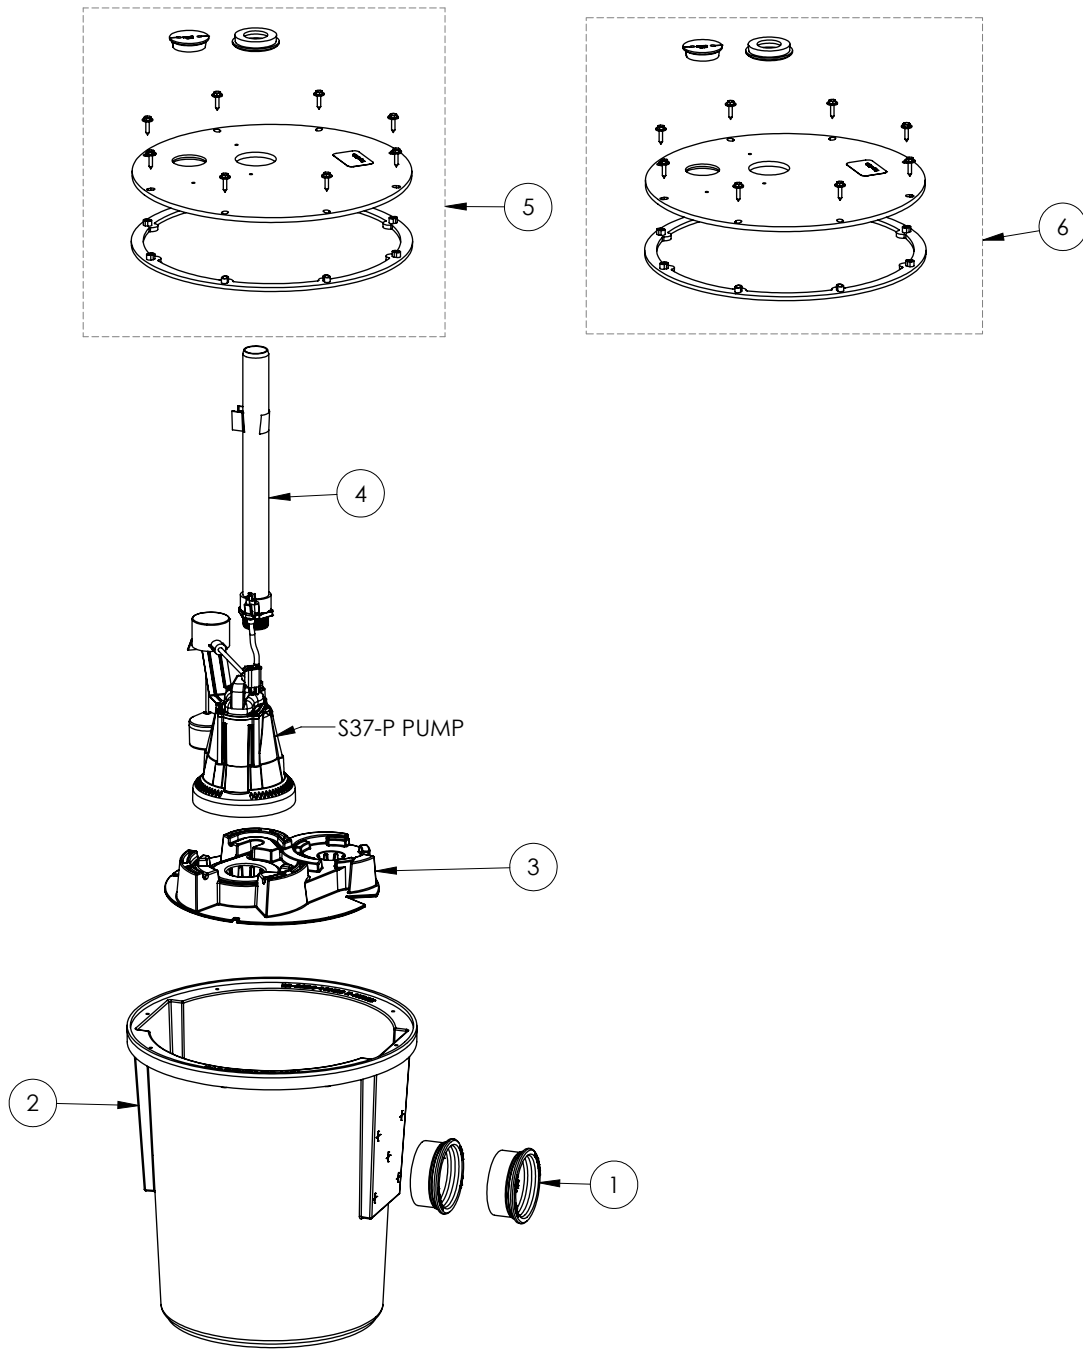

SPAC-S37-P (C12-A)

SPAC-S37-P

SPAC-S37-P (C12-A)

#	PART #	DESCRIPTION	QTY	Note
1	K001141	4" FERNCO SEALING DONUT	2	
2	SP1822	SUMP PIT BASIN WITH HUB	1	
3	K001338	18X22 BASIN INSERT	1	
4	K001573	KIT, SPAC PIPING KIT	1	
5	K001915	SPAC COVER W/ HARDWARE KIT	1	
6	K001916	SPAC COVER HARDWARE KIT	1	